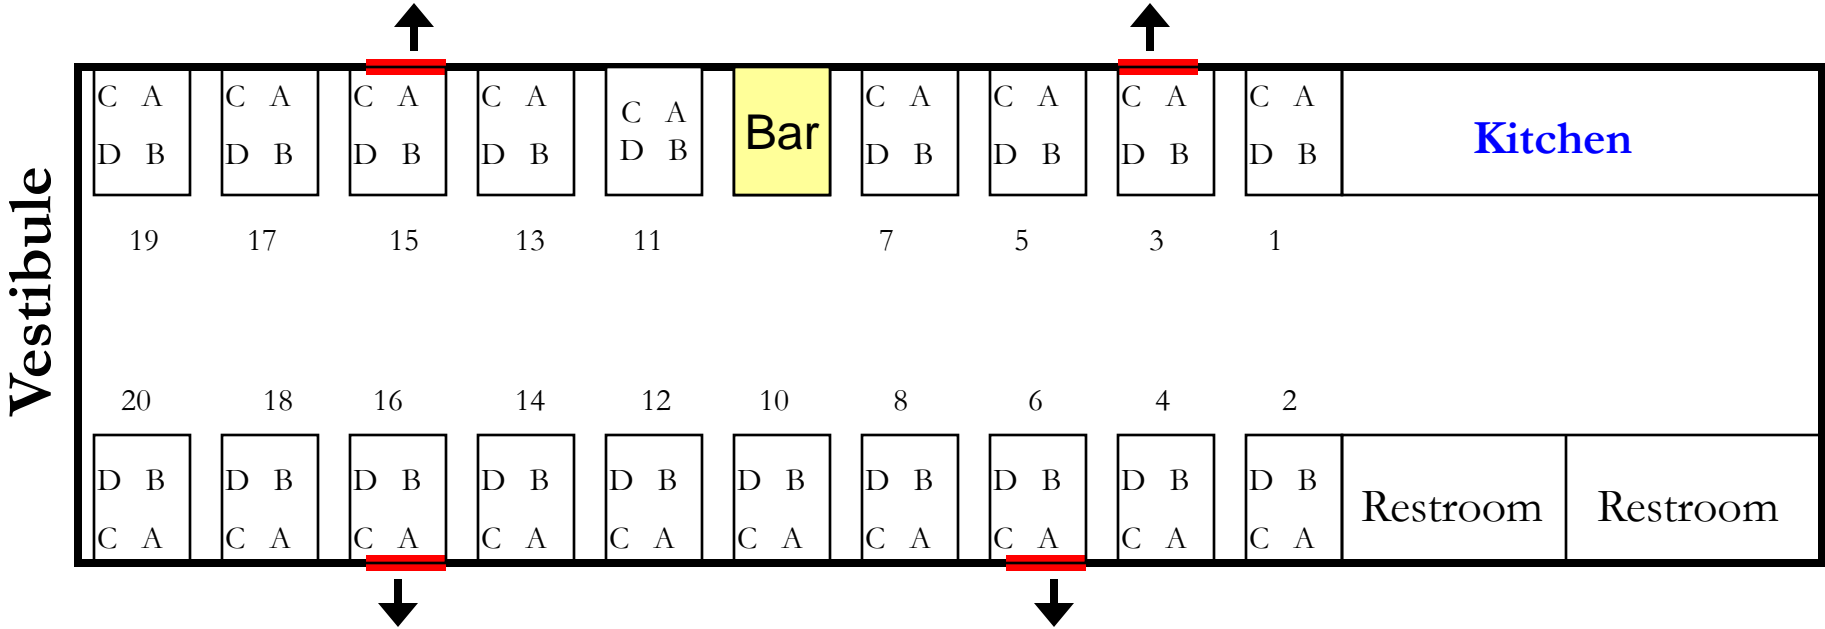

Wine & Cheese

Emergency exit windows marked in red.