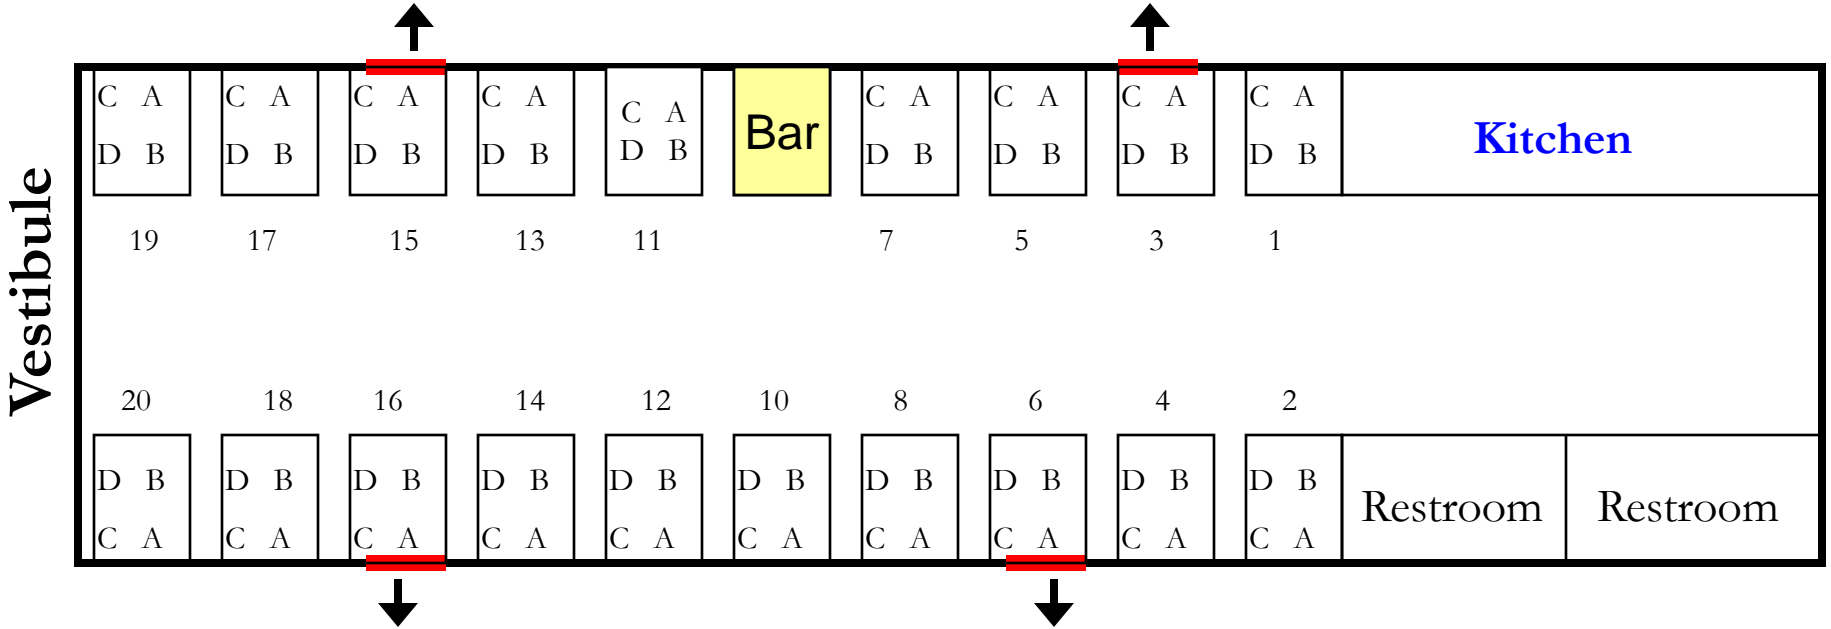

Wine & Cheese

Emergency exit windows marked in red.