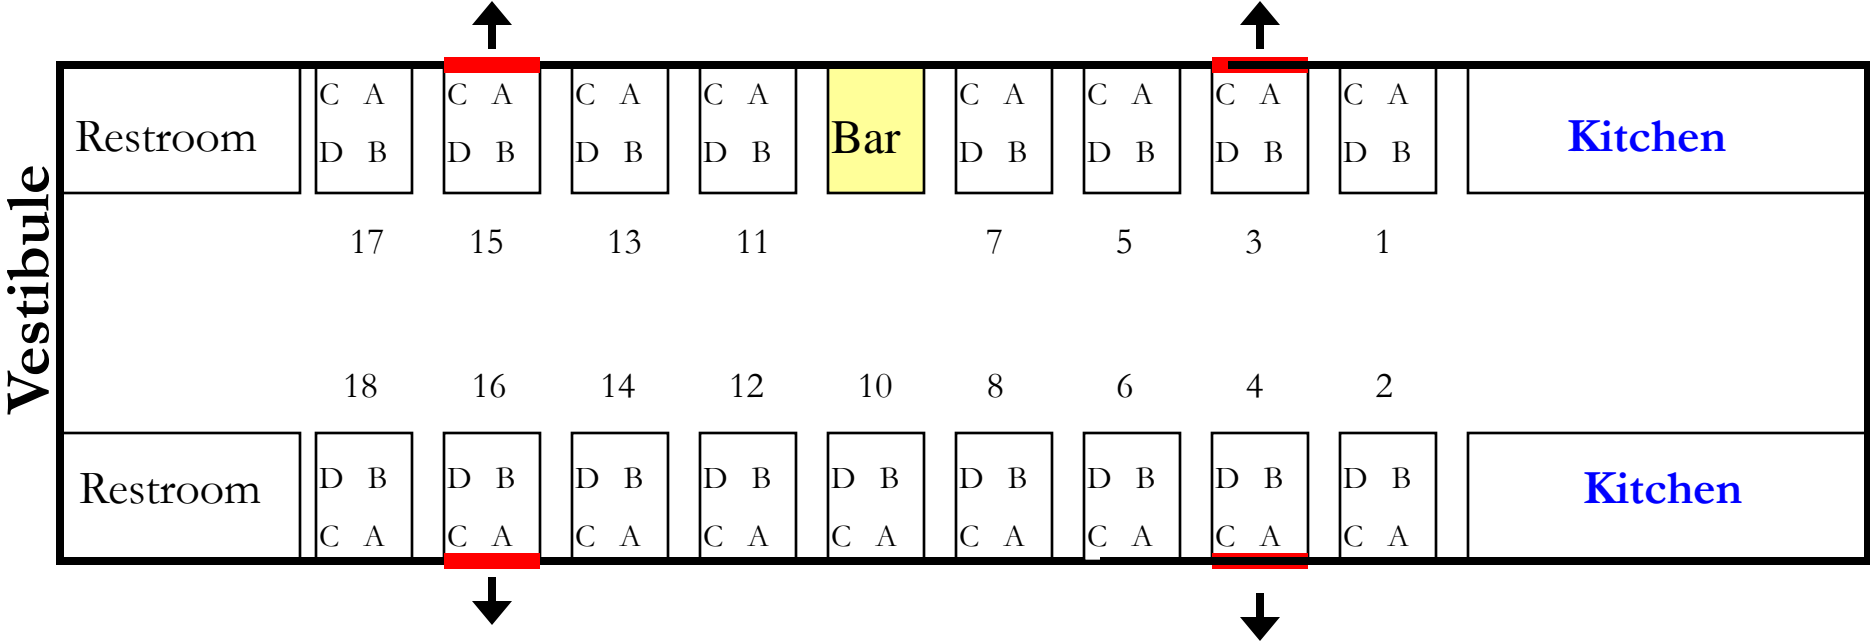

Boom Box Zone

Emergency exit windows marked in red.