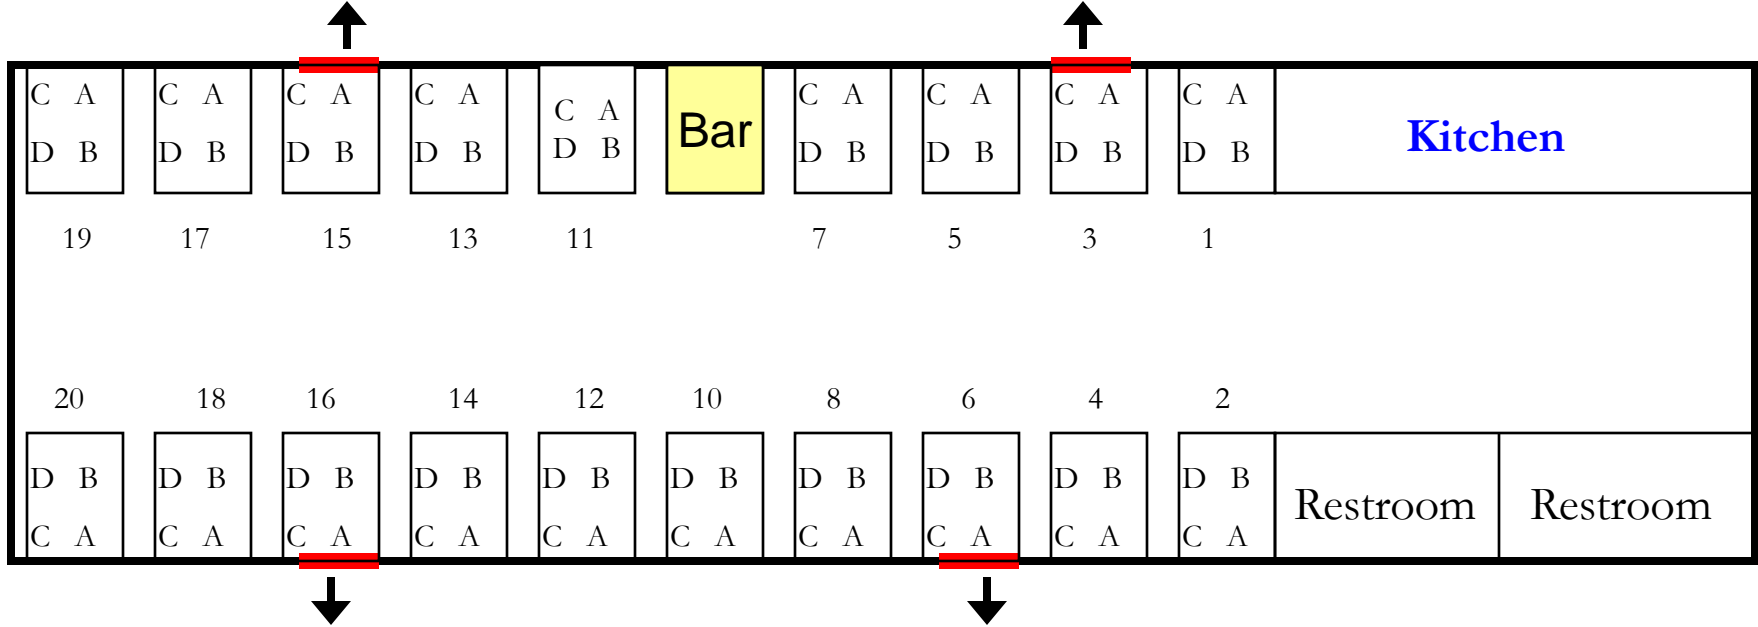

Family Friendly

Vestibule

Emergency exit windows marked in red.