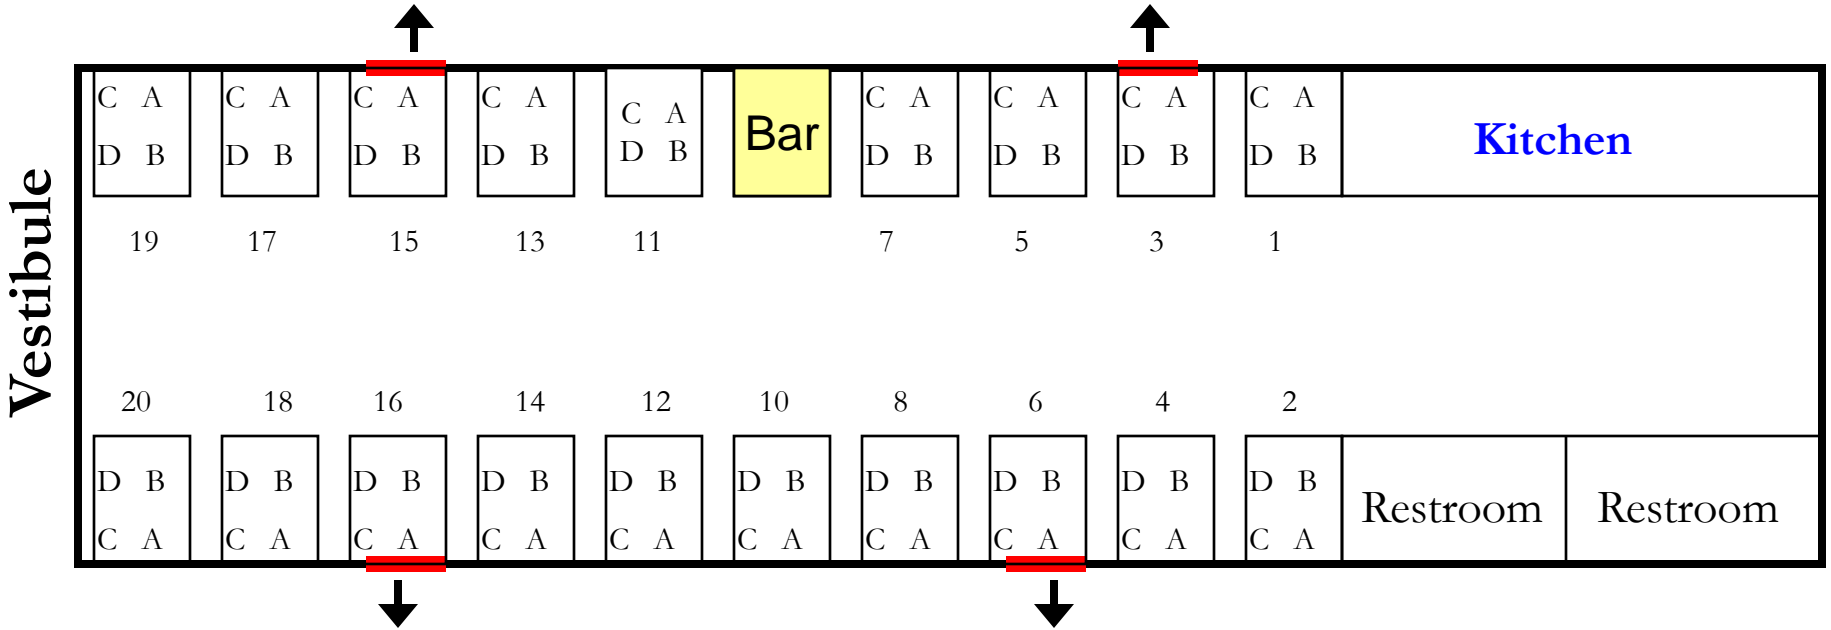

## Wine & Cheese

Emergency exit windows marked in red.