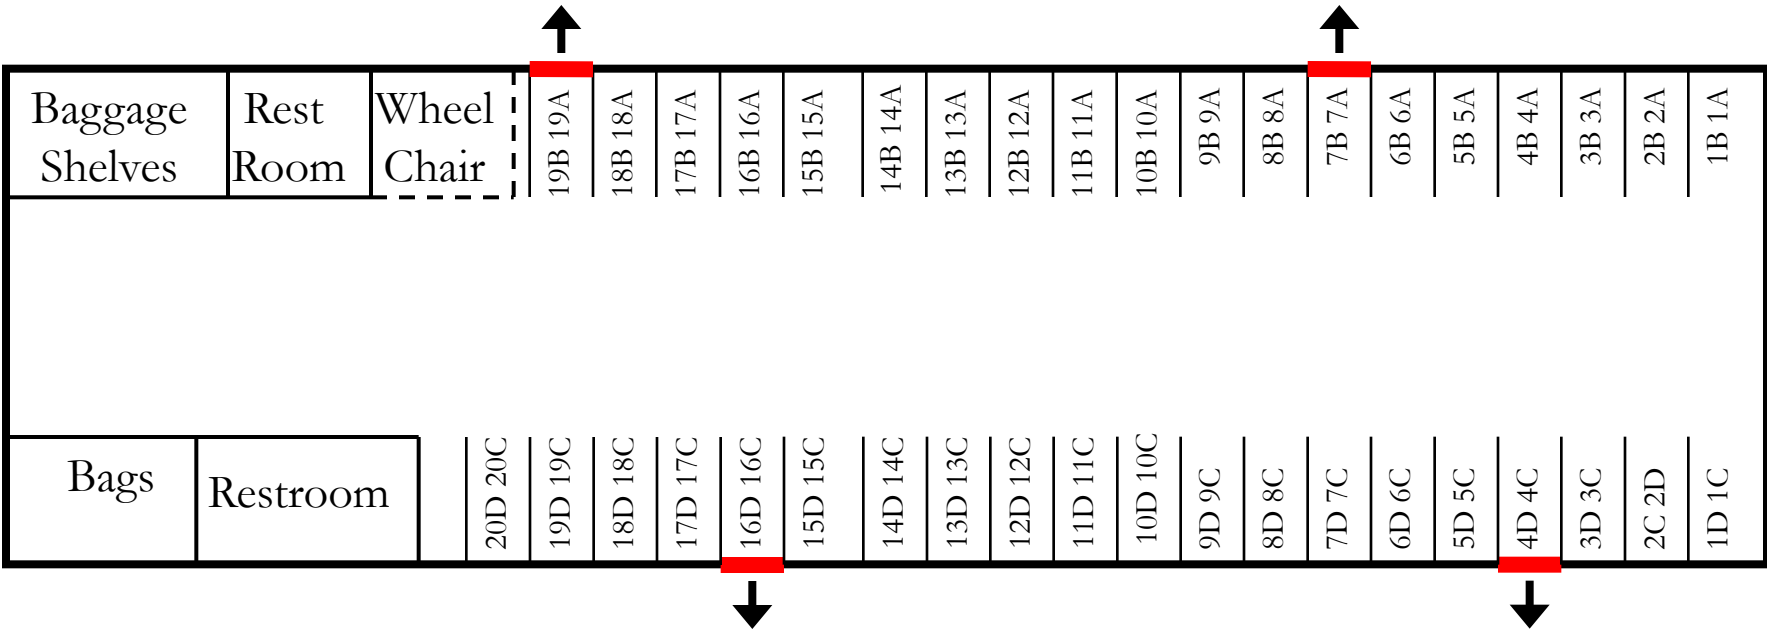

Quiet Zone

Vestibule

Emergency exit windows marked in red.