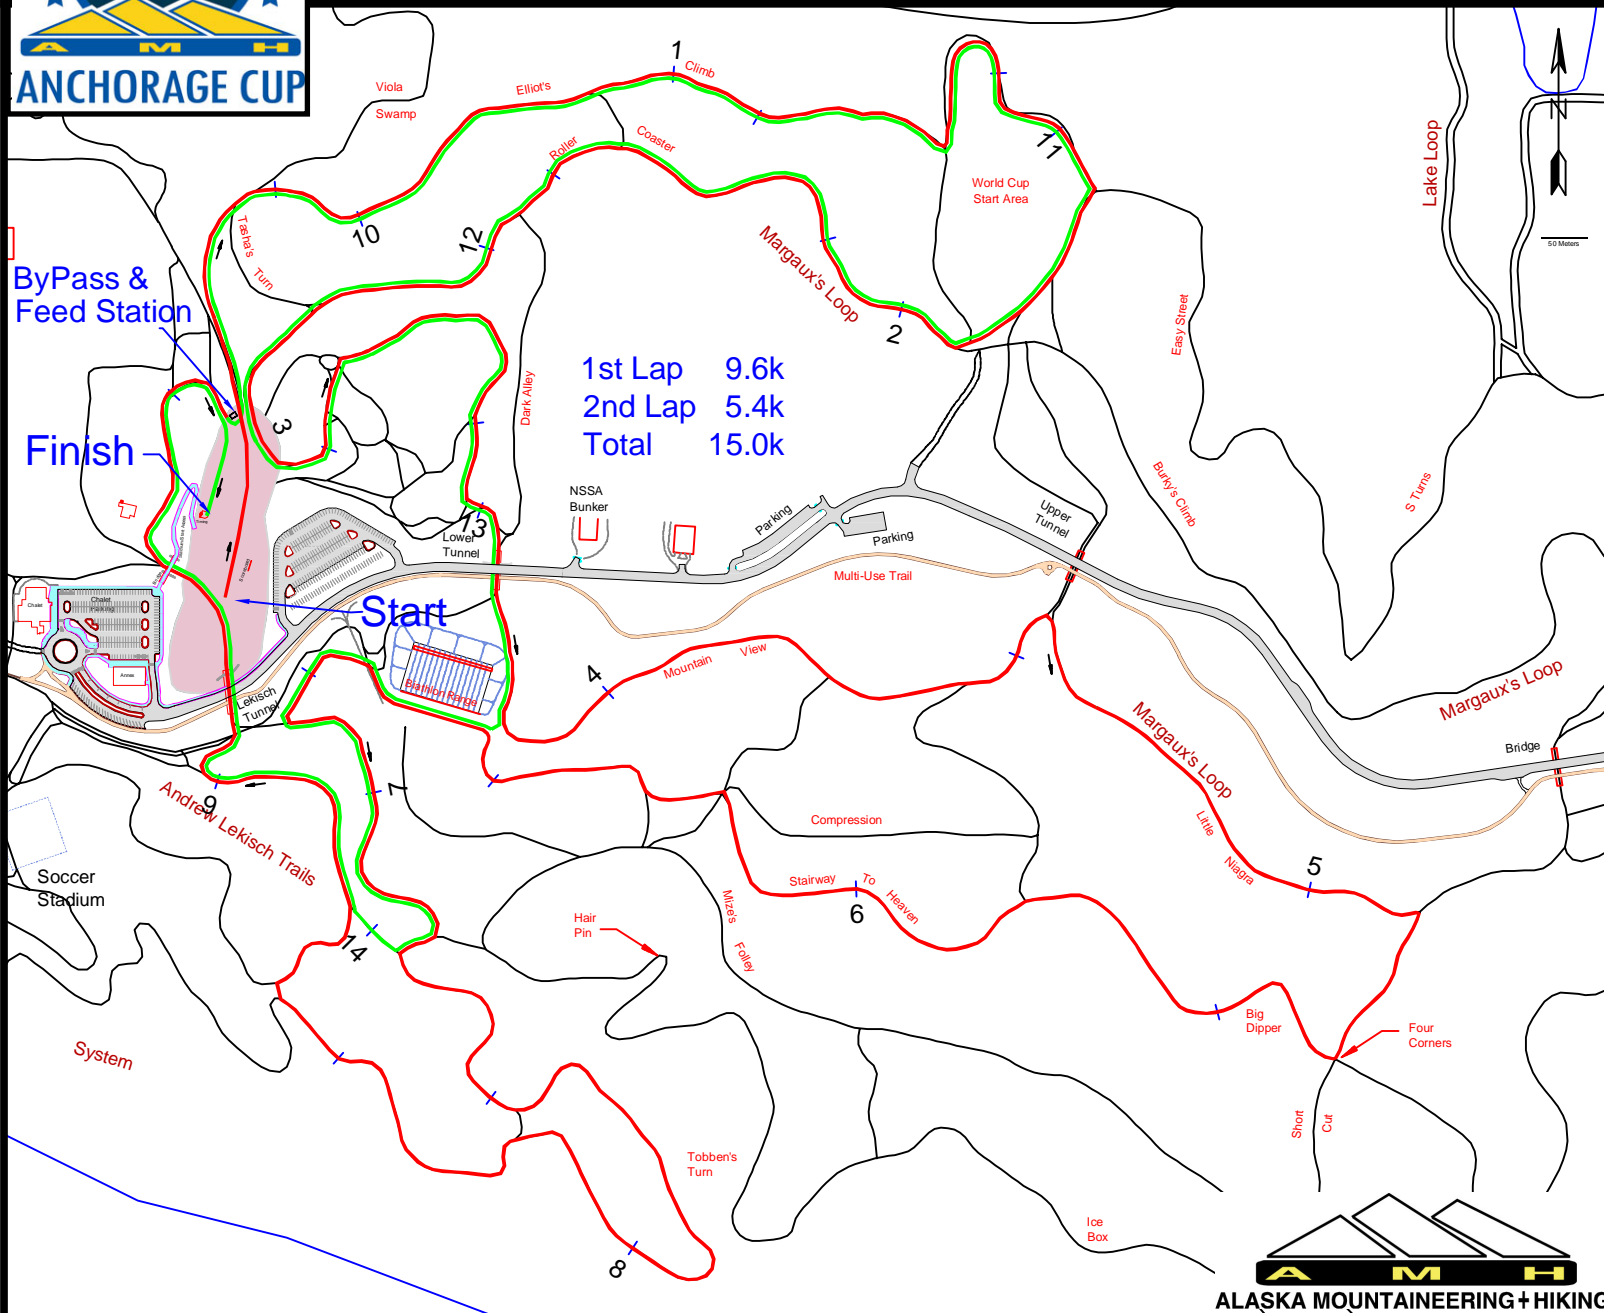

NSAA AMH Anchorage Cup

Pia's Classic 15k January 31, 2010

Mapping Provided by:  **CRW**
ENGINEERING GROUP, LLC

Legend

- 1st Lap
- 2nd Lap
- Ski Trails
- Stadium Area

Kincaid Park - Anchorage, AK