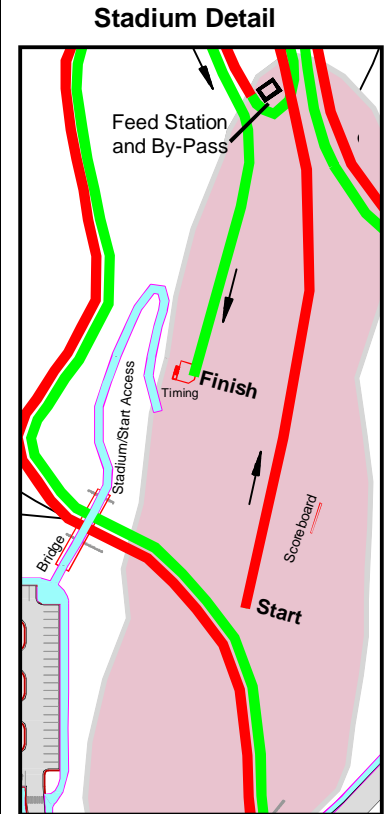

NSAA AMH Anchorage Cup

Pia's Classic 15k January 31, 2010

Mapping Provided by:  **CRW**
ENGINEERING GROUP, LLC

Legend

- 1st Lap
- 2nd Lap
- Ski Trails
- Stadium Area

Kincaid Park - Anchorage, AK