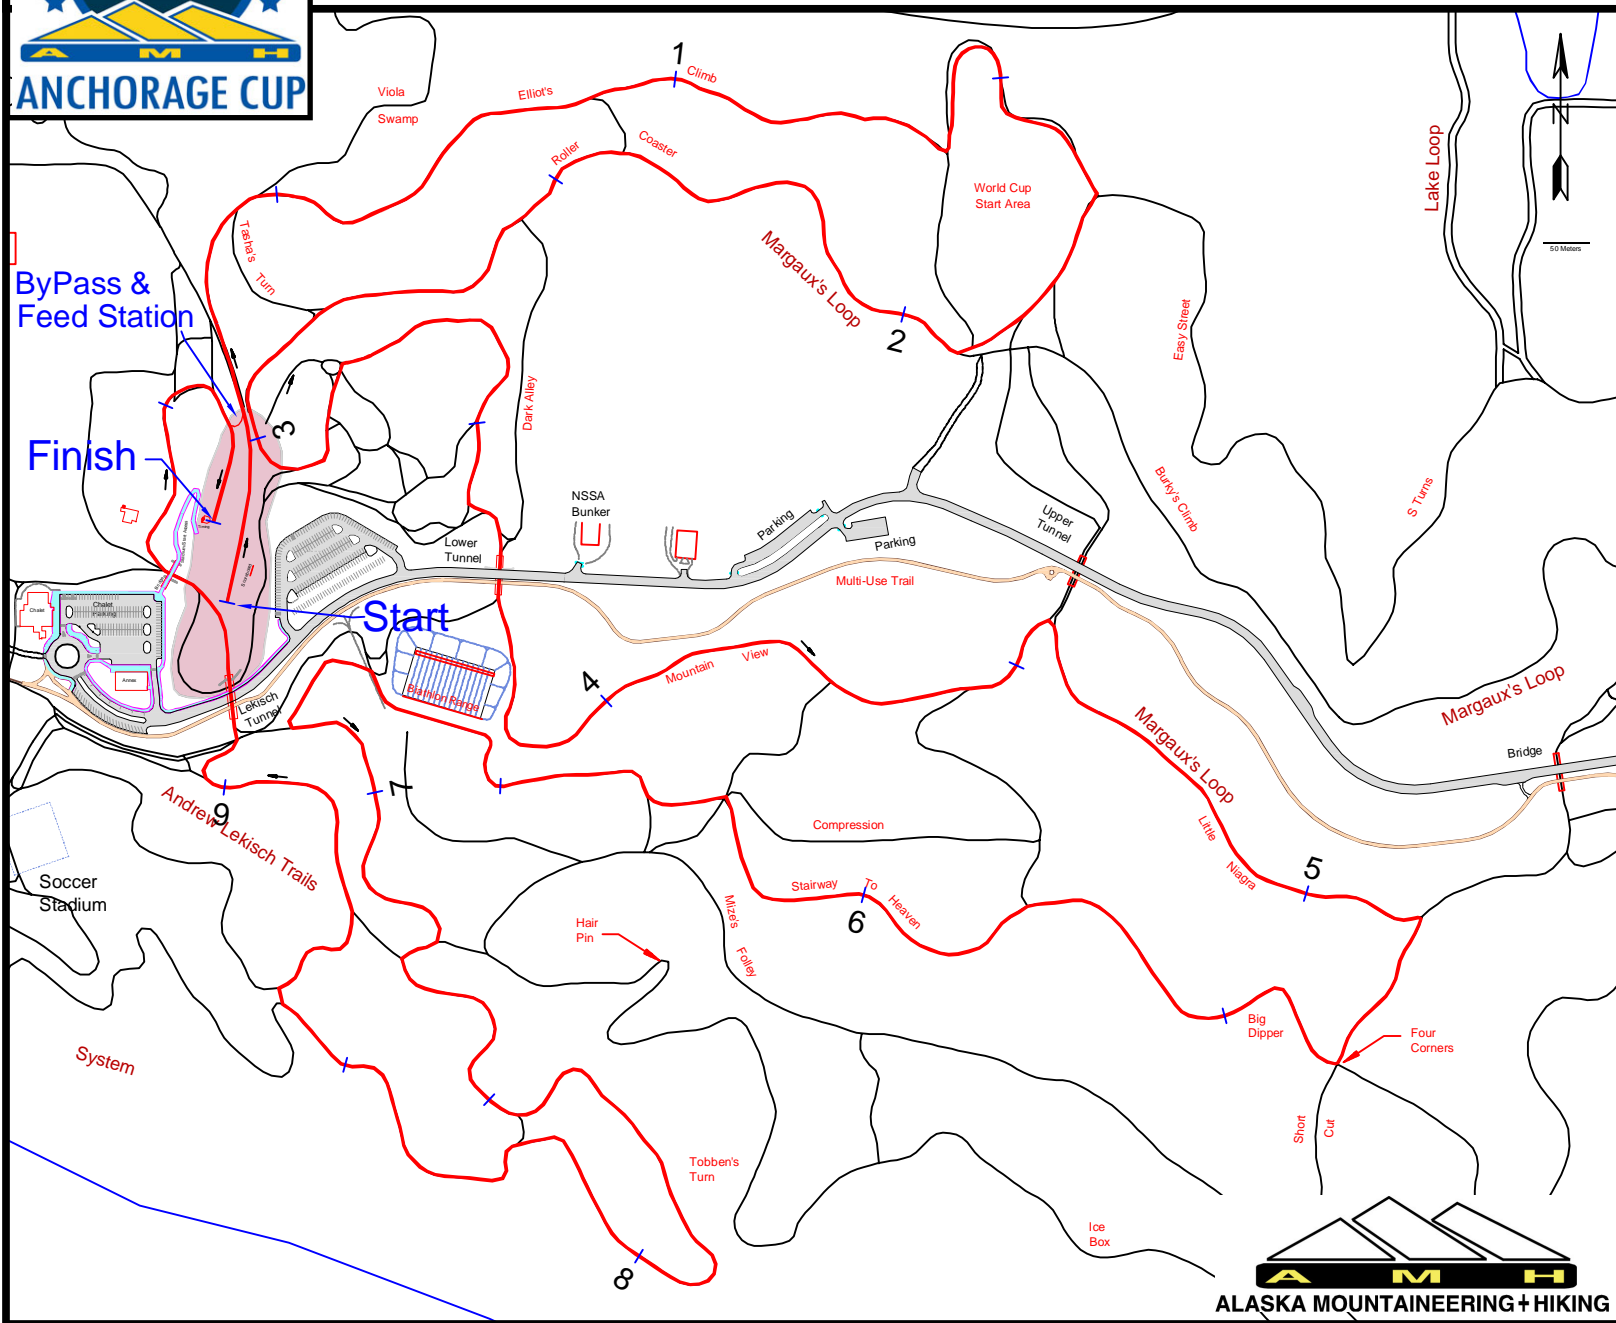

NSAA AMH Anchorage Cup

Pia's Classic 30k (3 laps) January 31, 2010

Mapping Provided by: CRW ENGINEERING GROUP, LLC

Legend

- Race Course
- Ski Trails
- Stadium Area

Kincaid Park - Anchorage, AK