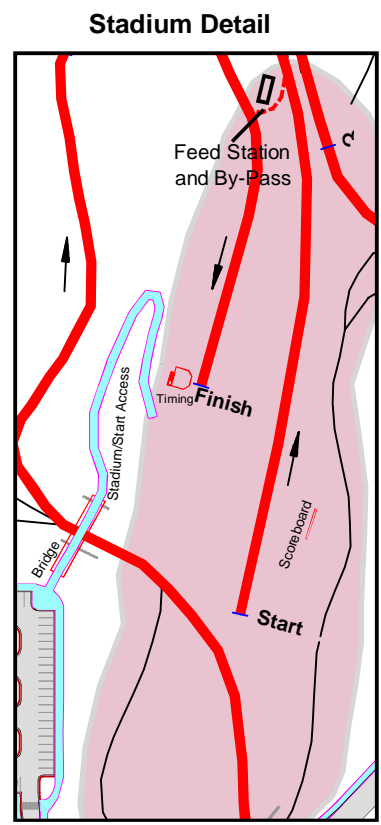

NSAA AMH Anchorage Cup

Pia's Classic 30k (3 laps) January 31, 2010

Mapping Provided by: CRW ENGINEERING GROUP, LLC

Legend

- Race Course
- Ski Trails
- Stadium Area

Kincaid Park - Anchorage, AK