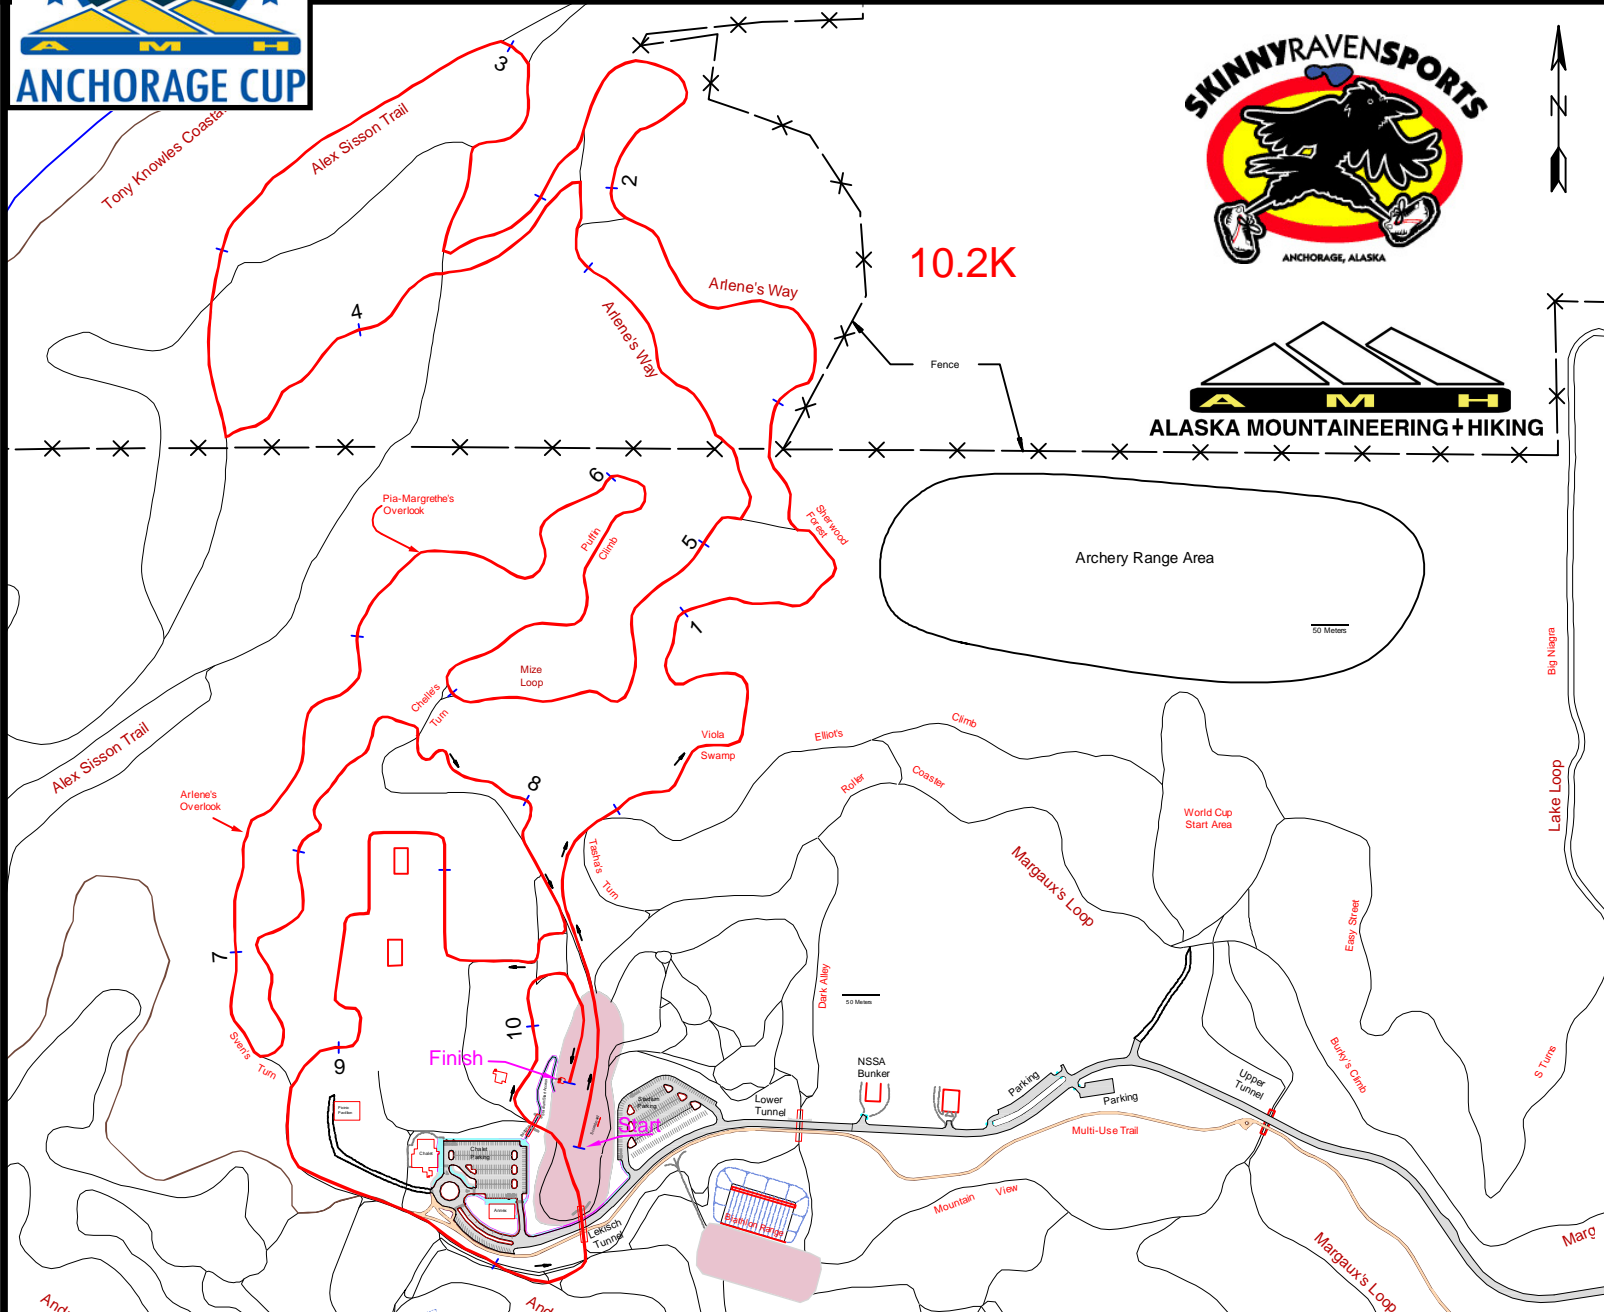

# NSAA AMH Anchorage Cup

## Sven Johansson 10k February 21, 2010

Mapping Provided by: CRW ENGINEERING GROUP, LLC

**Legend**

- Race Course
- Ski Trails
- Stadium Area

Kincaid Park - Anchorage, AK