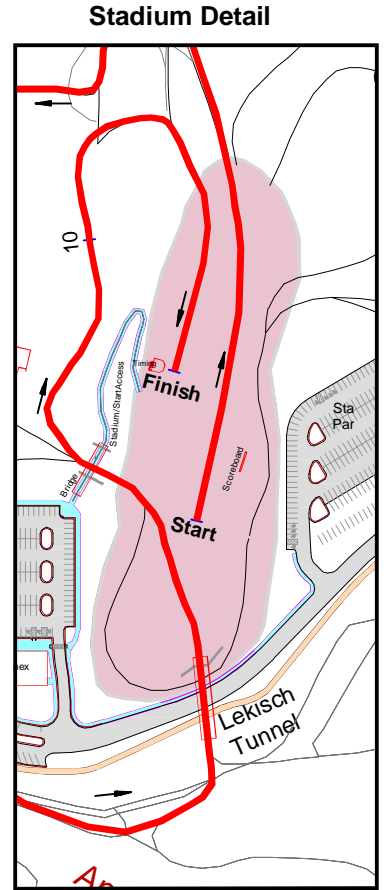

# NSAA AMH Anchorage Cup

## Sven Johansson 10k February 21, 2010

Mapping Provided by: CRW ENGINEERING GROUP, LLC

**Legend**

- Race Course
- Ski Trails
- Stadium Area

Kincaid Park - Anchorage, AK