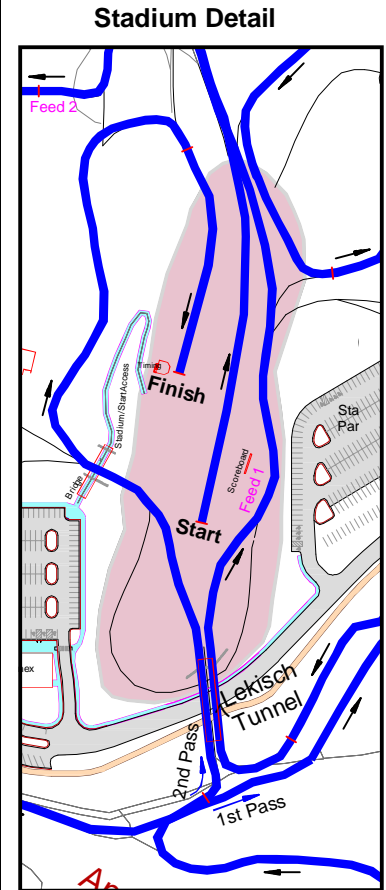

NSAA AMH Anchorage Cup

Sven Johansson 30k February 21, 2010

30.1K

Feed 1 7.2k
 Feed 2 15.5k
 Feed 3 23.6k

Mapping Provided by: CRW ENGINEERING GROUP, LLC

Legend

- Race Course
- Ski Trails
- Stadium Area

Kincaid Park - Anchorage, AK