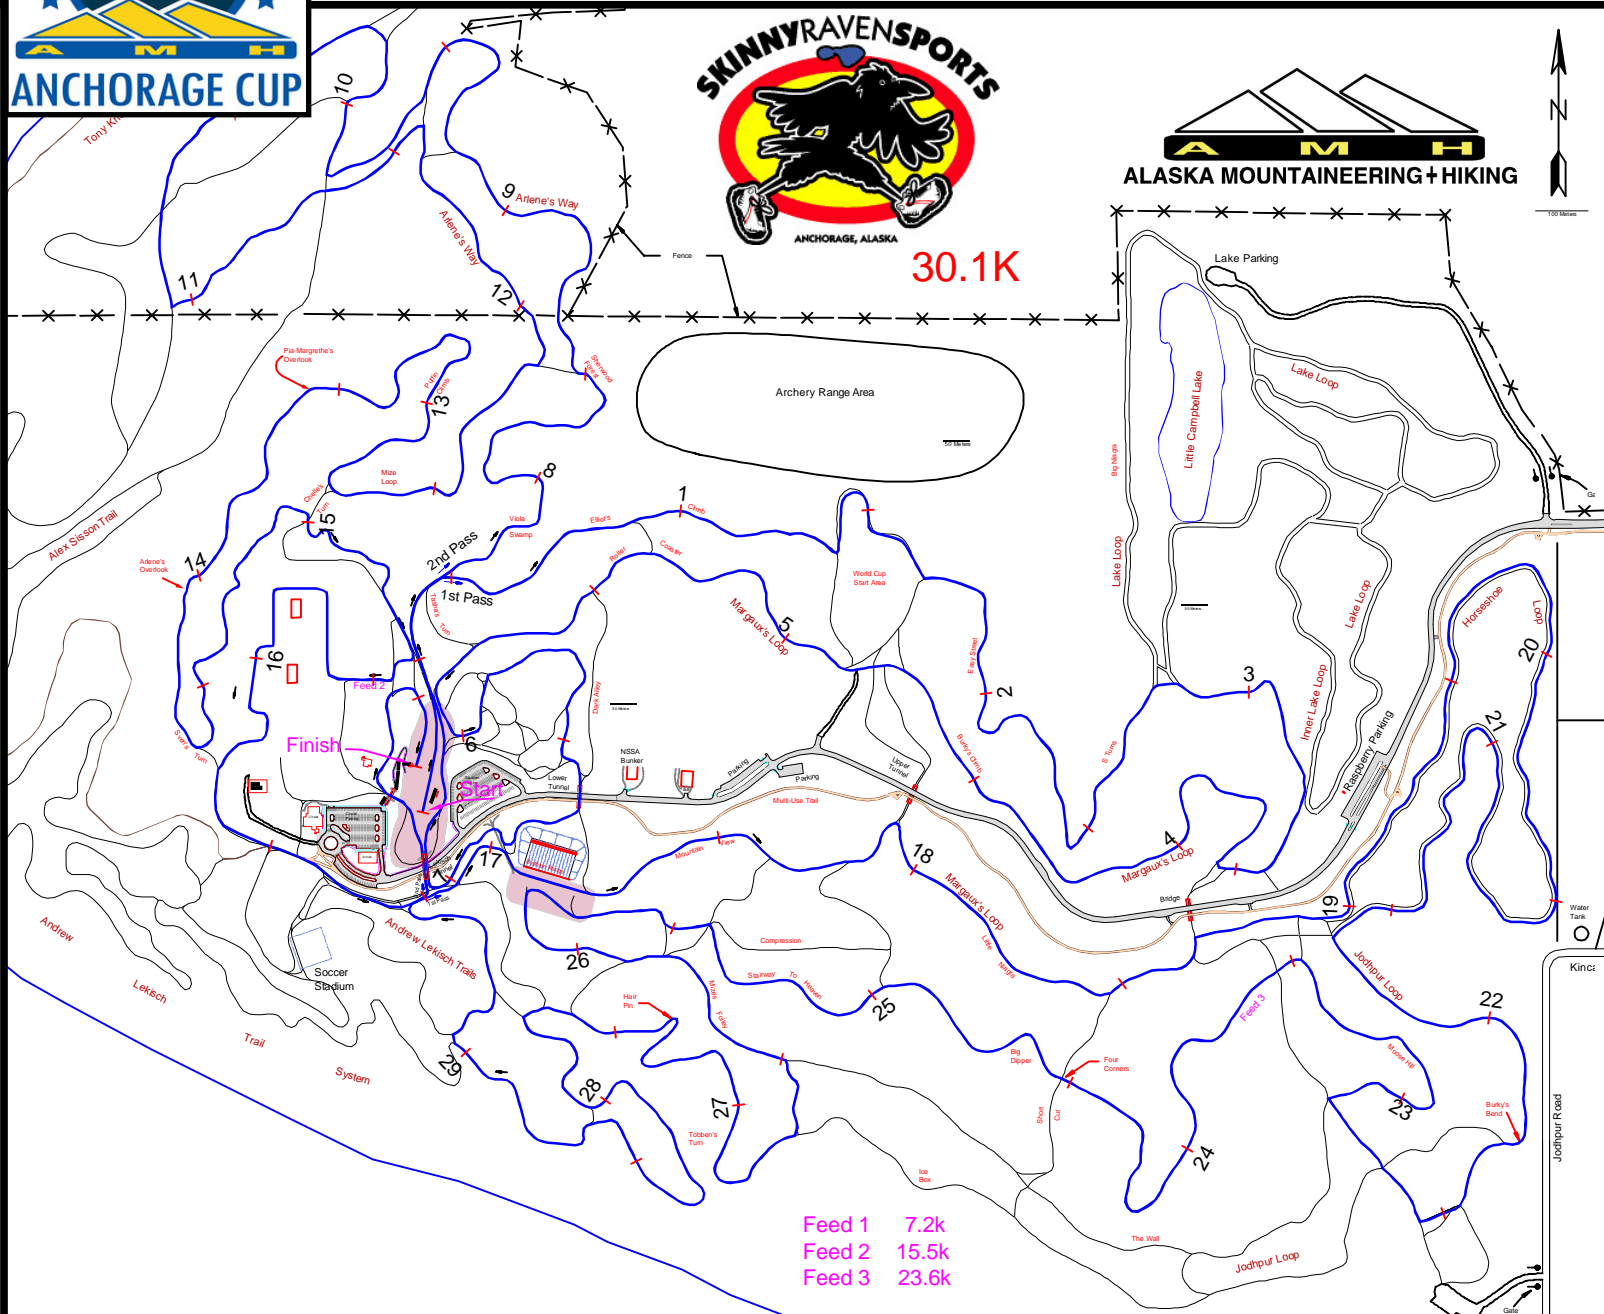

NSAA AMH Anchorage Cup

Sven Johansson 30k February 21, 2010

30.1K

Feed 1 7.2k
 Feed 2 15.5k
 Feed 3 23.6k

Mapping Provided by: CRW ENGINEERING GROUP, LLC

Legend

- Race Course
- Ski Trails
- Stadium Area

Kincaid Park - Anchorage, AK