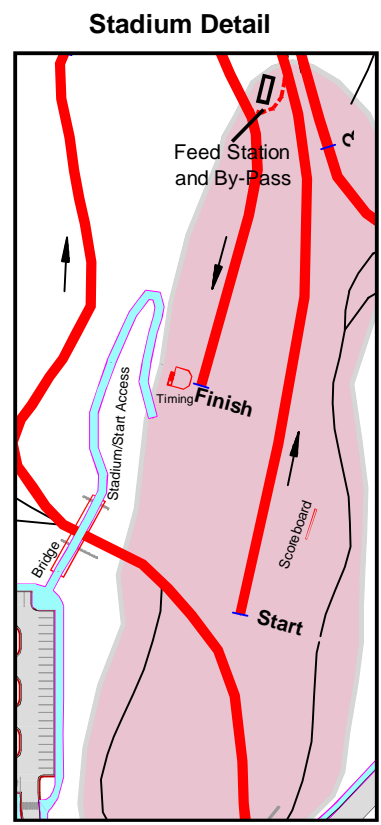

NSAA AMH Anchorage Cup

Pia's Classic 30k (3 laps) January 29, 2012

Mapping Provided by: CRW ENGINEERING GROUP, LLC

Legend

- Race Course
- Ski Trails
- Stadium Area

Kincaid Park - Anchorage, AK