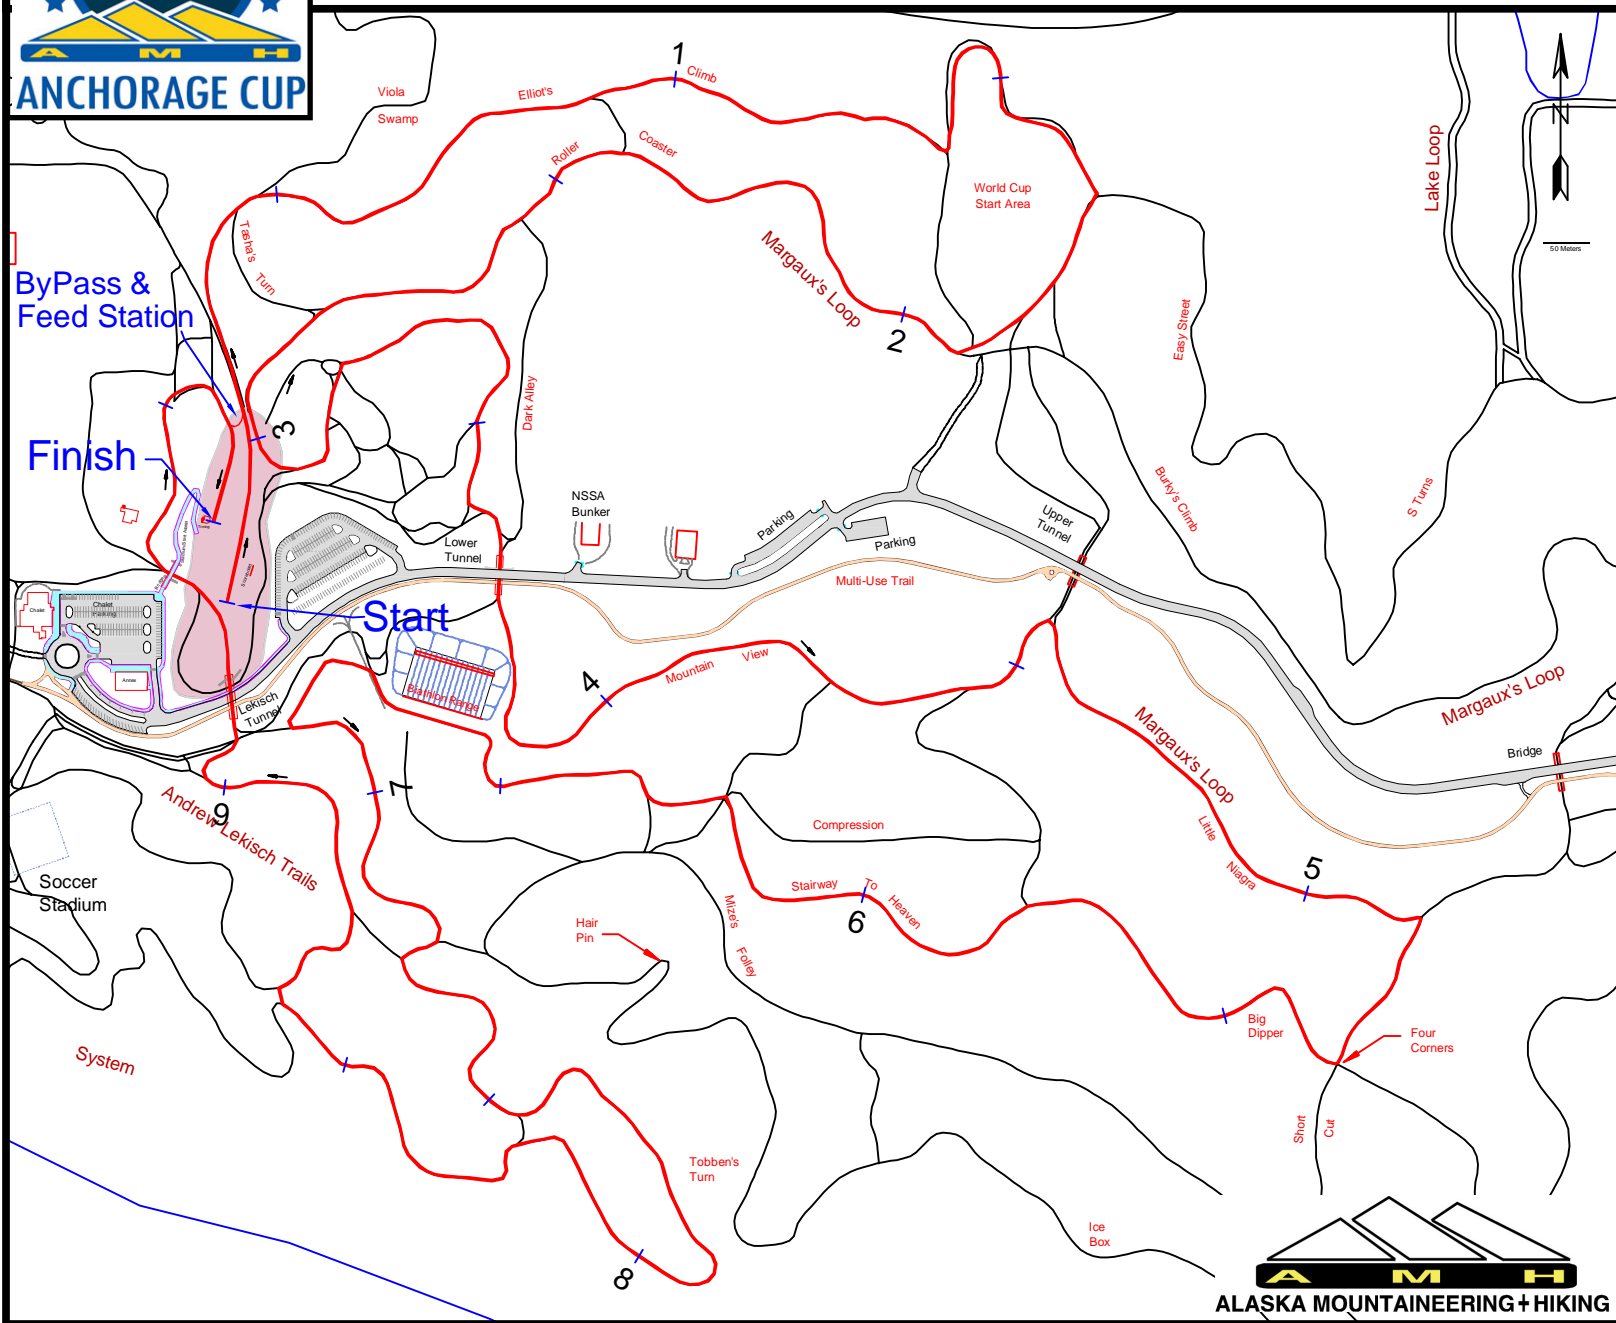

NSAA AMH Anchorage Cup

Pia's Classic 30k (3 laps) January 29, 2012

Mapping Provided by: CRW ENGINEERING GROUP, LLC

Legend

- Race Course
- Ski Trails
- Stadium Area

Kincaid Park - Anchorage, AK