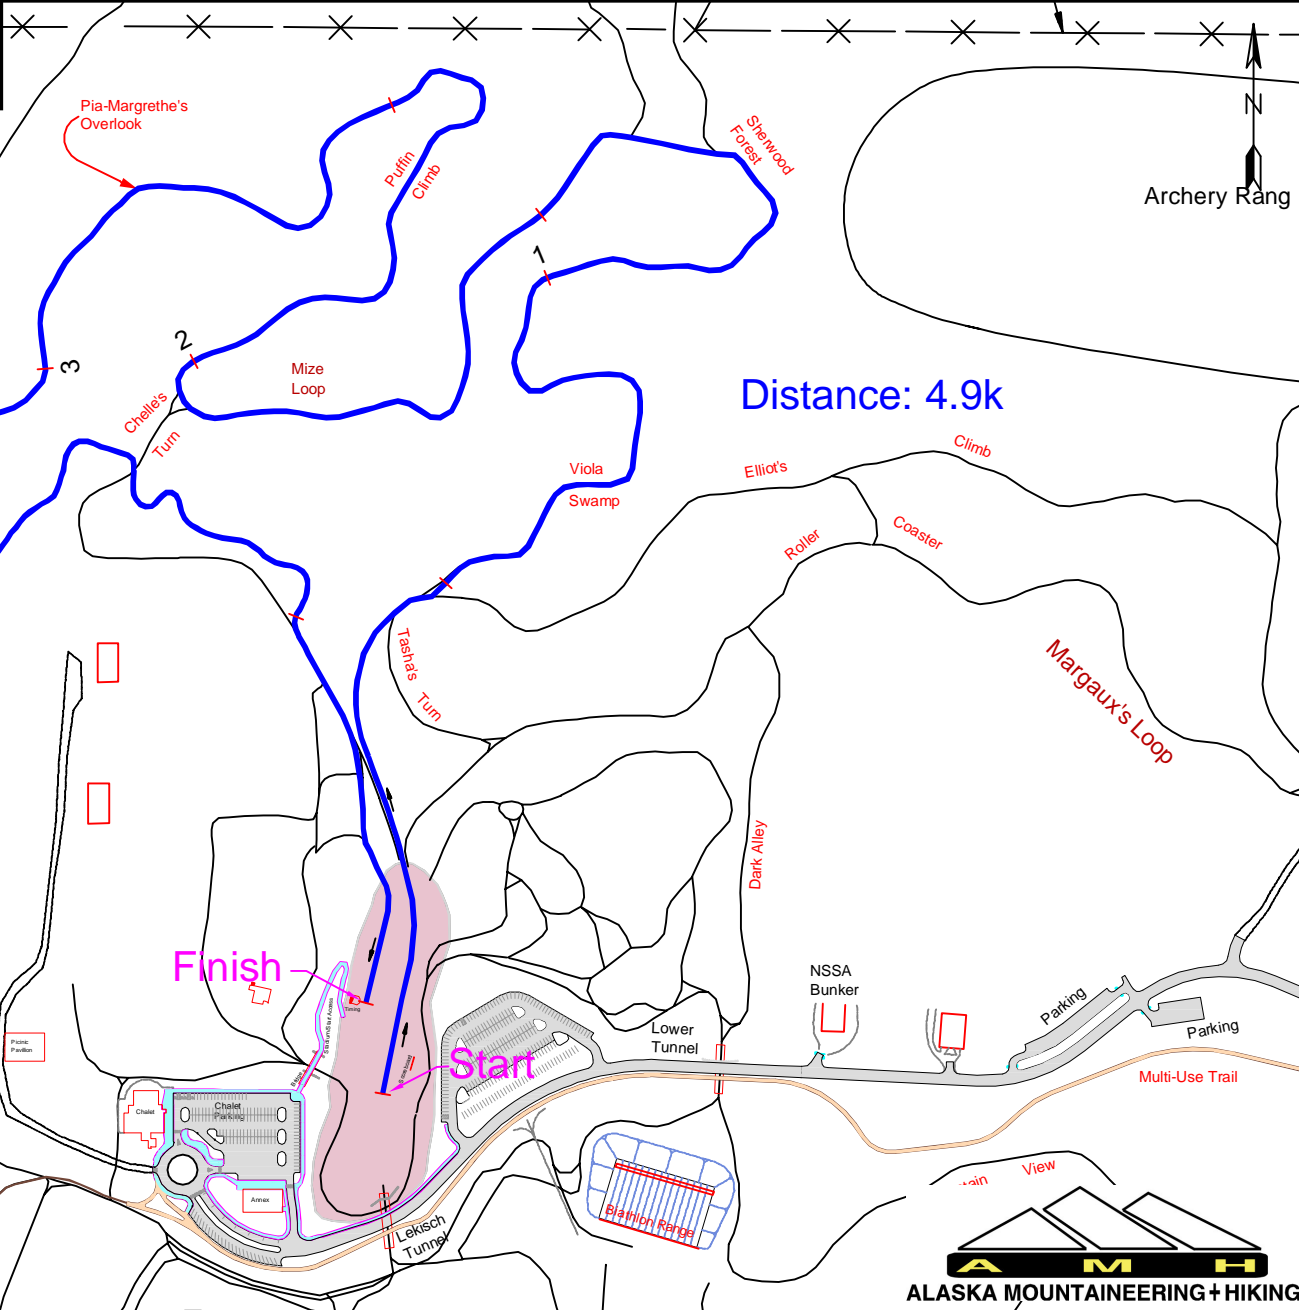

NSAA AMH Anchorage Cup

Pia's Classic 5k January 29, 2012

Mapping Provided by: CRW ENGINEERING GROUP, LLC

Legend

- Race Course
- Ski Trails
- Stadium Area

Kincaid Park - Anchorage, AK