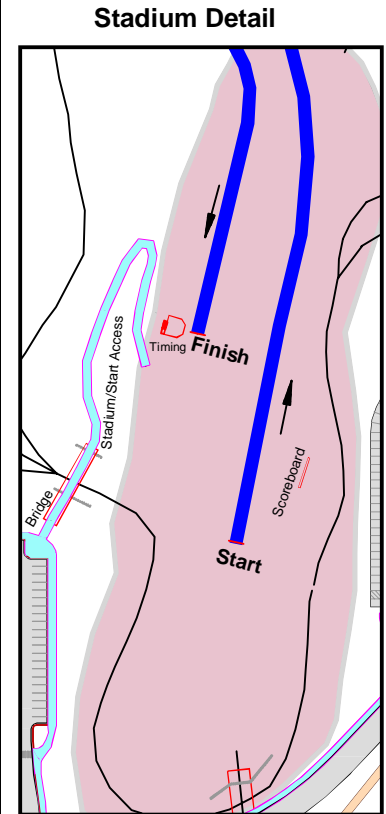

NSAA AMH Anchorage Cup

Pia's Classic 5k January 29, 2012

Mapping Provided by: CRW ENGINEERING GROUP, LLC

Legend

- Race Course
- Ski Trails
- Stadium Area

Kincaid Park - Anchorage, AK