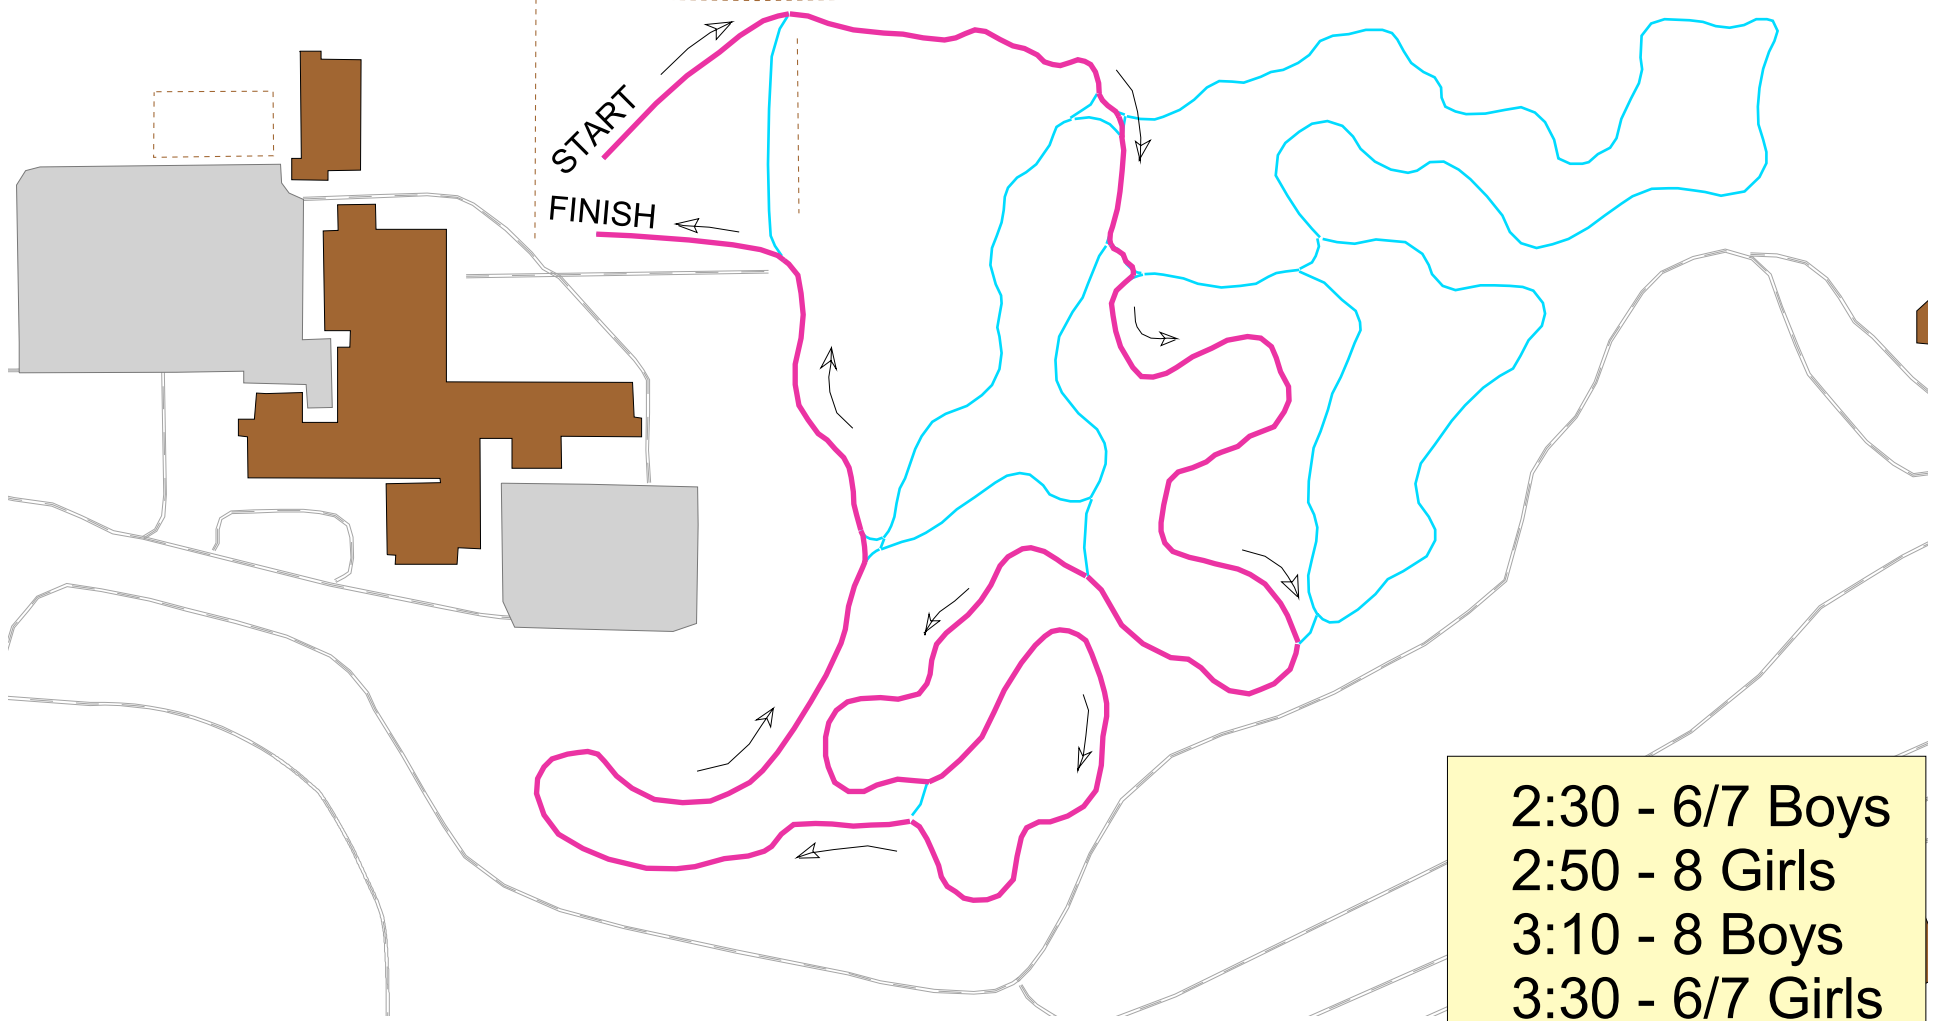

**Middle School #3
Bartlett HS
3 Feb 2010
SKATE 2.5 km**

2:30 - 6/7 Boys
2:50 - 8 Girls
3:10 - 8 Boys
3:30 - 6/7 Girls