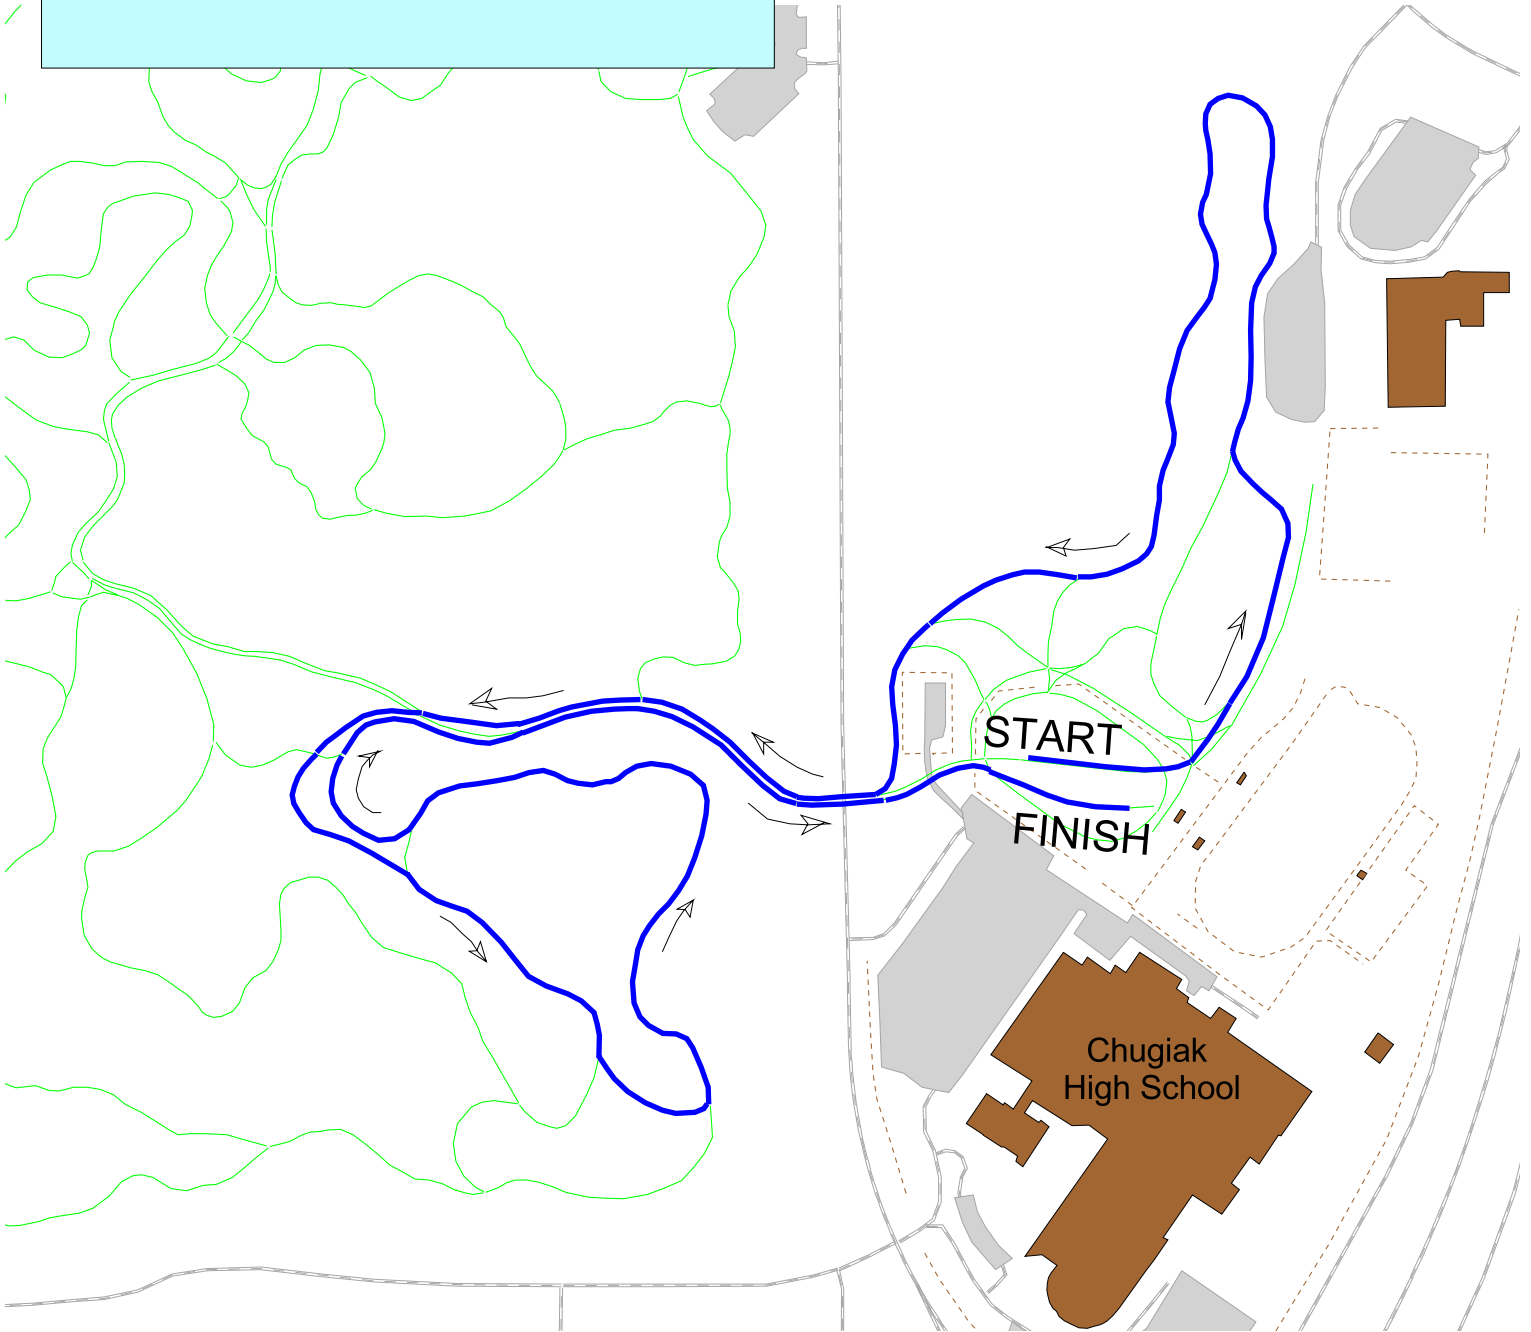

**Middle School #4
Chugiak HS
10 Feb 2010
SKATE 3.1 km**

2:30 - 8 Girls
2:50 - 6/7 Girls
3:10 - 6/7 Boys
3:30 - 8 Boys

South Birchwood exit
off Glenn Hwy