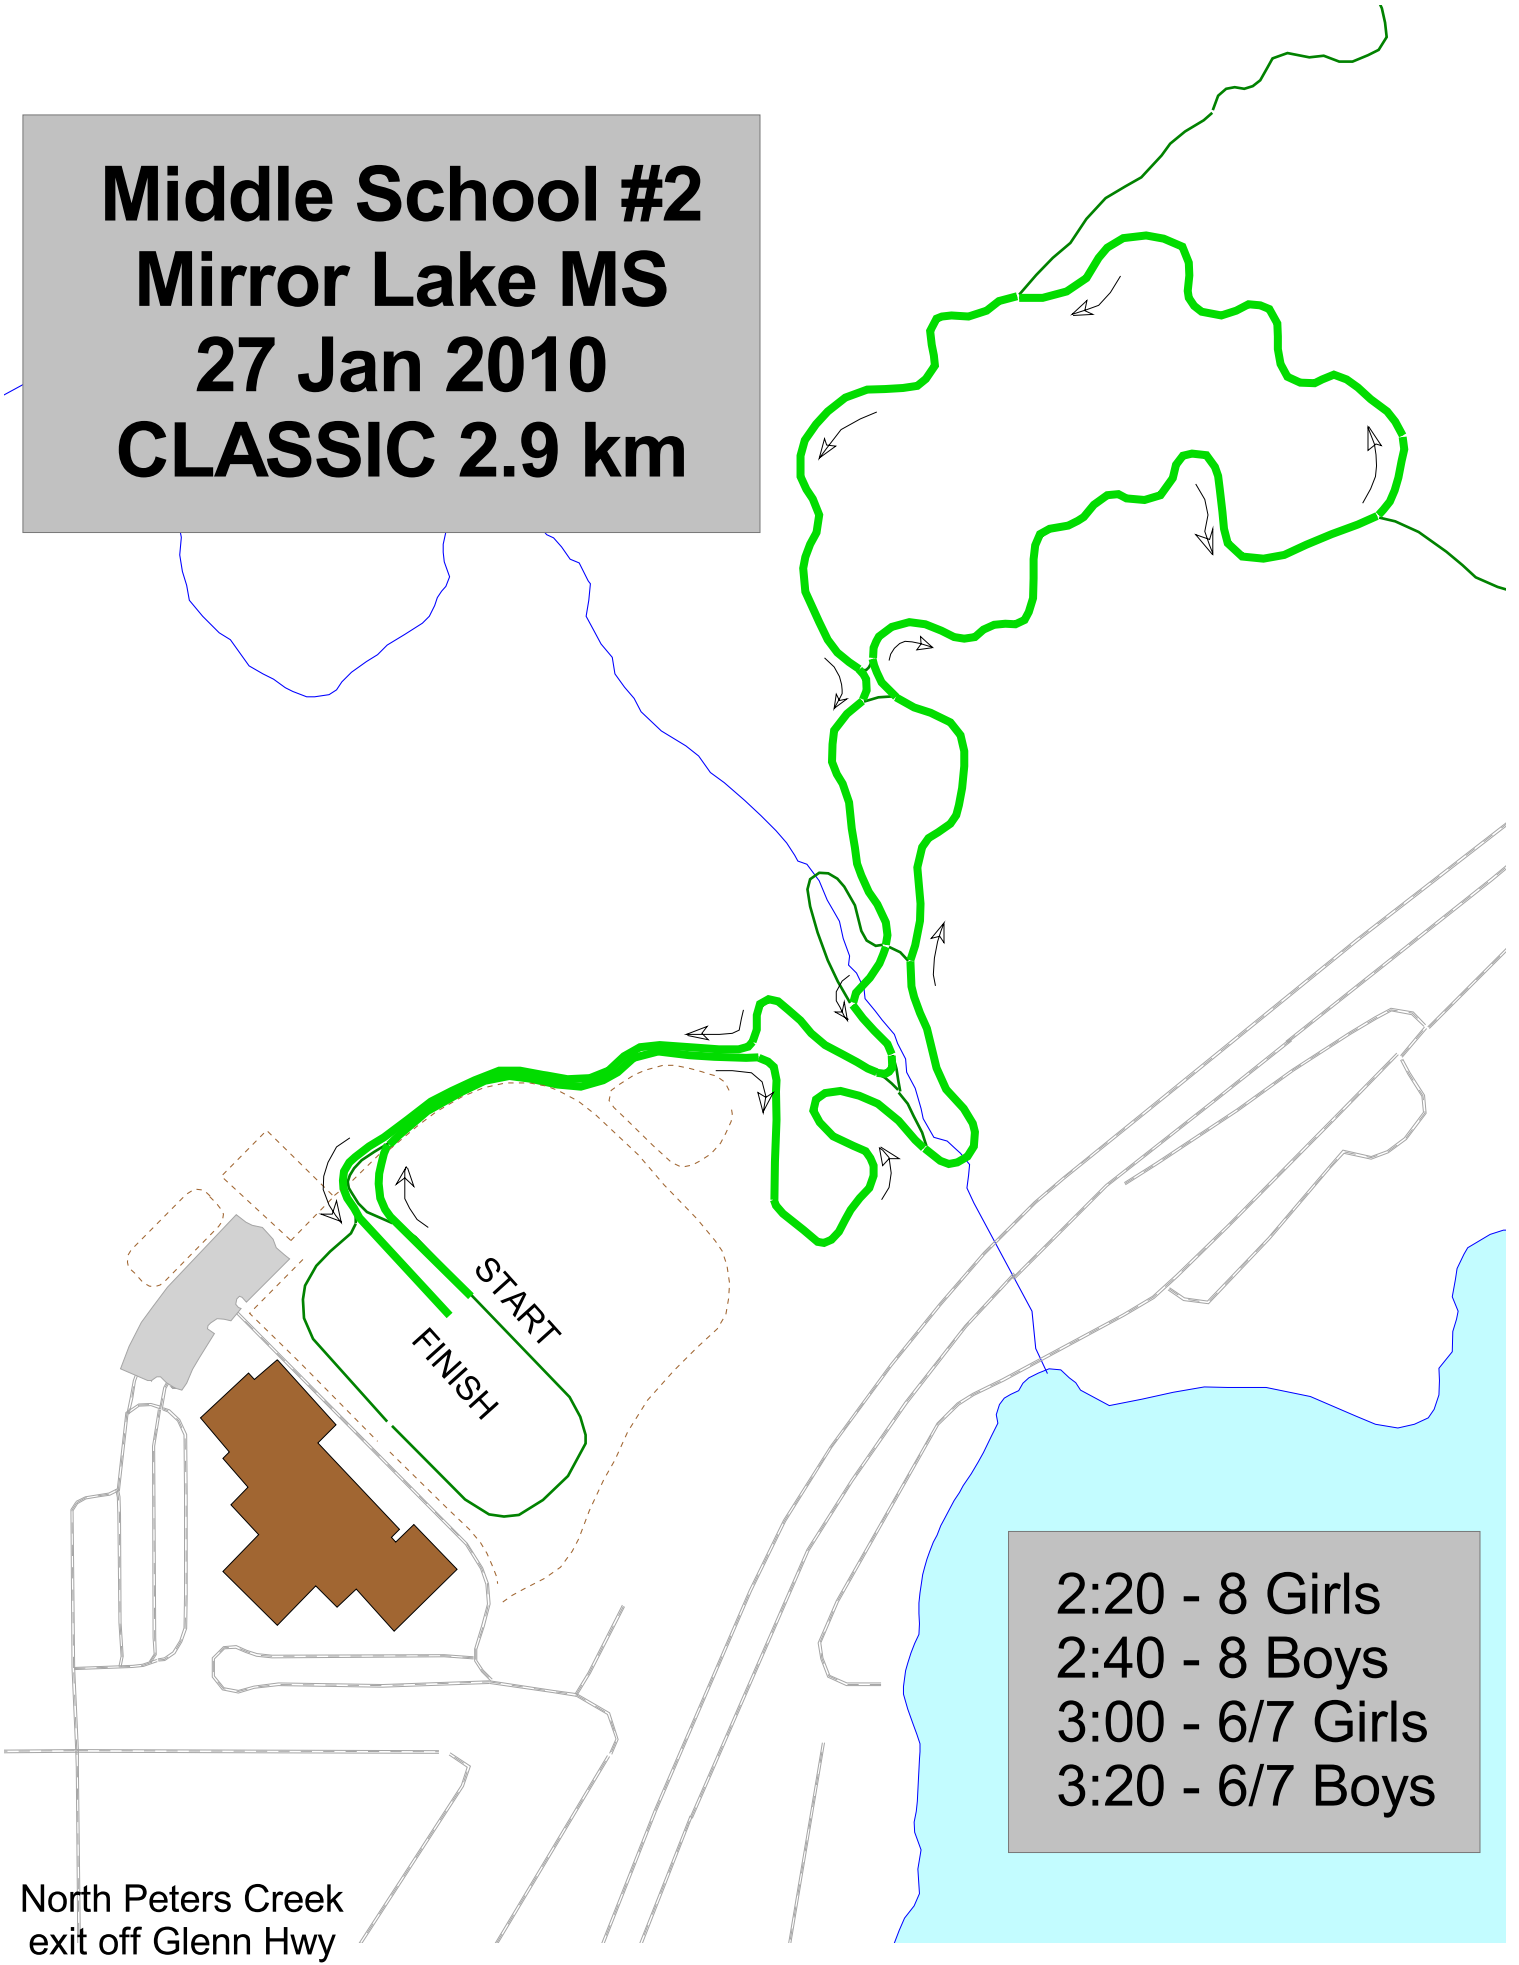

**Middle School #2  
Mirror Lake MS  
27 Jan 2010  
CLASSIC 2.9 km**

2:20 - 8 Girls  
2:40 - 8 Boys  
3:00 - 6/7 Girls  
3:20 - 6/7 Boys

North Peters Creek  
exit off Glenn Hwy