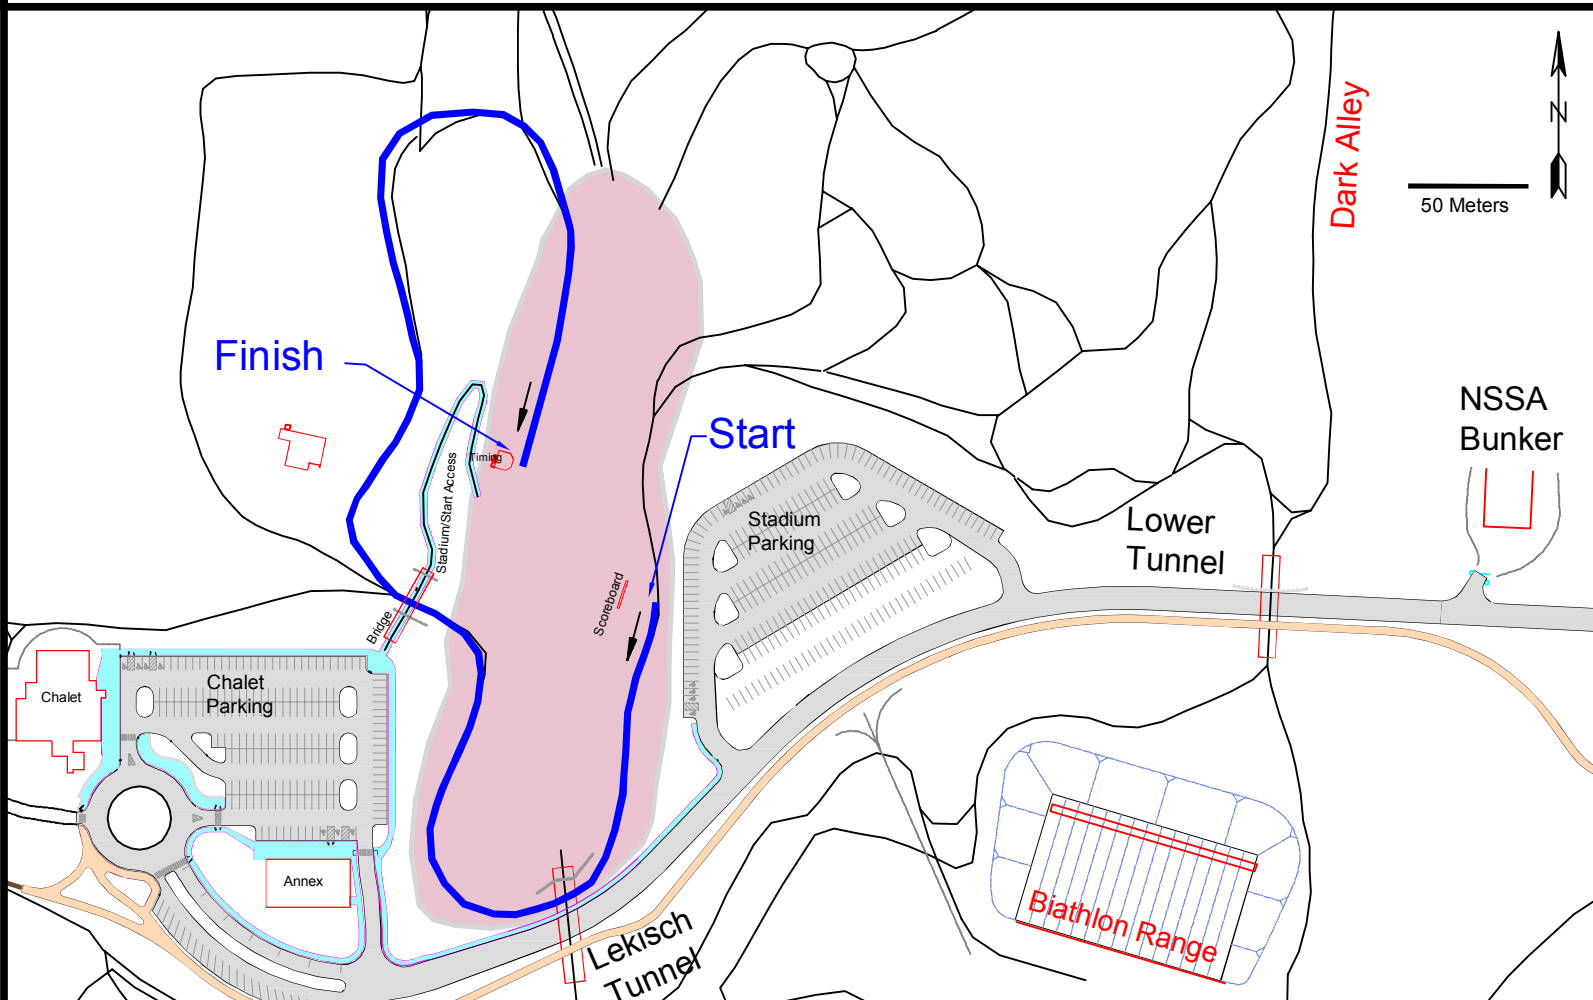

ConocoPhillips 2010 U.S. Cross Country Ski Championships January 2 Adaptive, Sit Ski 0.7km Sprint

ConocoPhillips

Technical Data	
0.7km	721 meters
HD	18 meters
MC	13 meters
TC	24 meters

This Event Sponsored by:

Mapping Provided by:

Legend	
	Race Course
	Ski Trails
	Stadium Area

Kincaid Park - Anchorage, AK

(Nov 3, 2009)