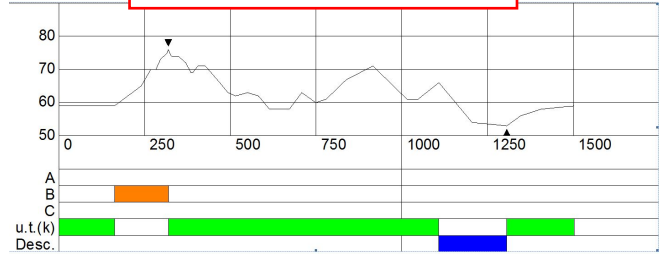

Technical Data	
1.5km	1,502 meters
HD	23 meters
MC	17 meters
TC	47 meters
1.4km	1,370 meters
HD	23 meters
MC	17 meters
TC	44 meters

This Event Sponsored by:

Mapping Provided by:

Profile - 1.5km - Men