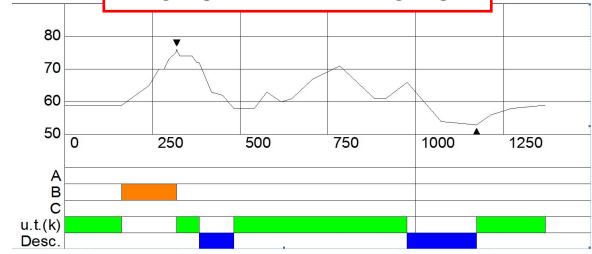

# ConocoPhillips 2010 U.S. Cross Country Ski Championships January 2 Men's 1.5km & Women's 1.4km Freestyle Sprint

Technical Data	
<b>1.5km</b>	1,502 meters
HD	23 meters
MC	17 meters
TC	47 meters
<b>1.4km</b>	1,370 meters
HD	23 meters
MC	17 meters
TC	44 meters

This Event Sponsored by:

Mapping Provided by:

**Profile - 1.5km - Men**

**Profile - 1.4km - Women**

Legend	
	Race Course
	Ski Trails
	Stadium Area

Kincaid Park - Anchorage, AK