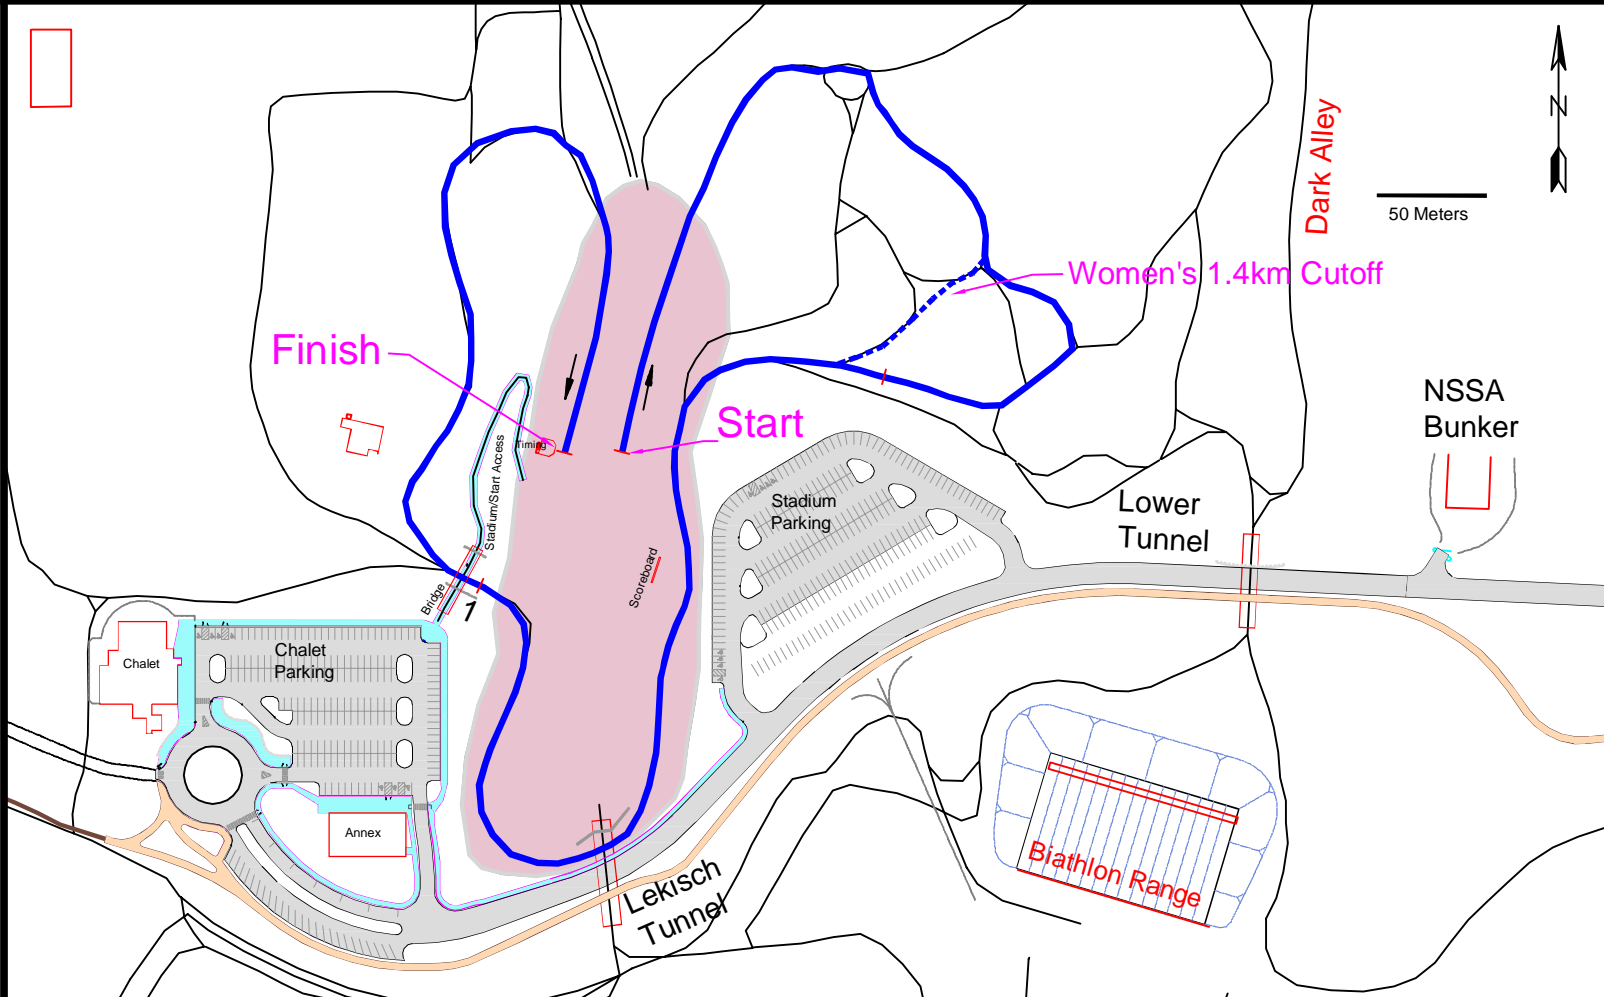

# ConocoPhillips 2010 U.S. Cross Country Ski Championships January 2 Men's 1.5km & Women's 1.4km Freestyle Sprint

Technical Data	
<b>1.5km</b>	1,502 meters
HD	23 meters
MC	17 meters
TC	47 meters
<b>1.4km</b>	1,370 meters
HD	23 meters
MC	17 meters
TC	44 meters

This Event Sponsored by:

Mapping Provided by:

**Profile - 1.5km - Men**

**Profile - 1.4km - Women**

Legend	
	Race Course
	Ski Trails
	Stadium Area

Kincaid Park - Anchorage, AK