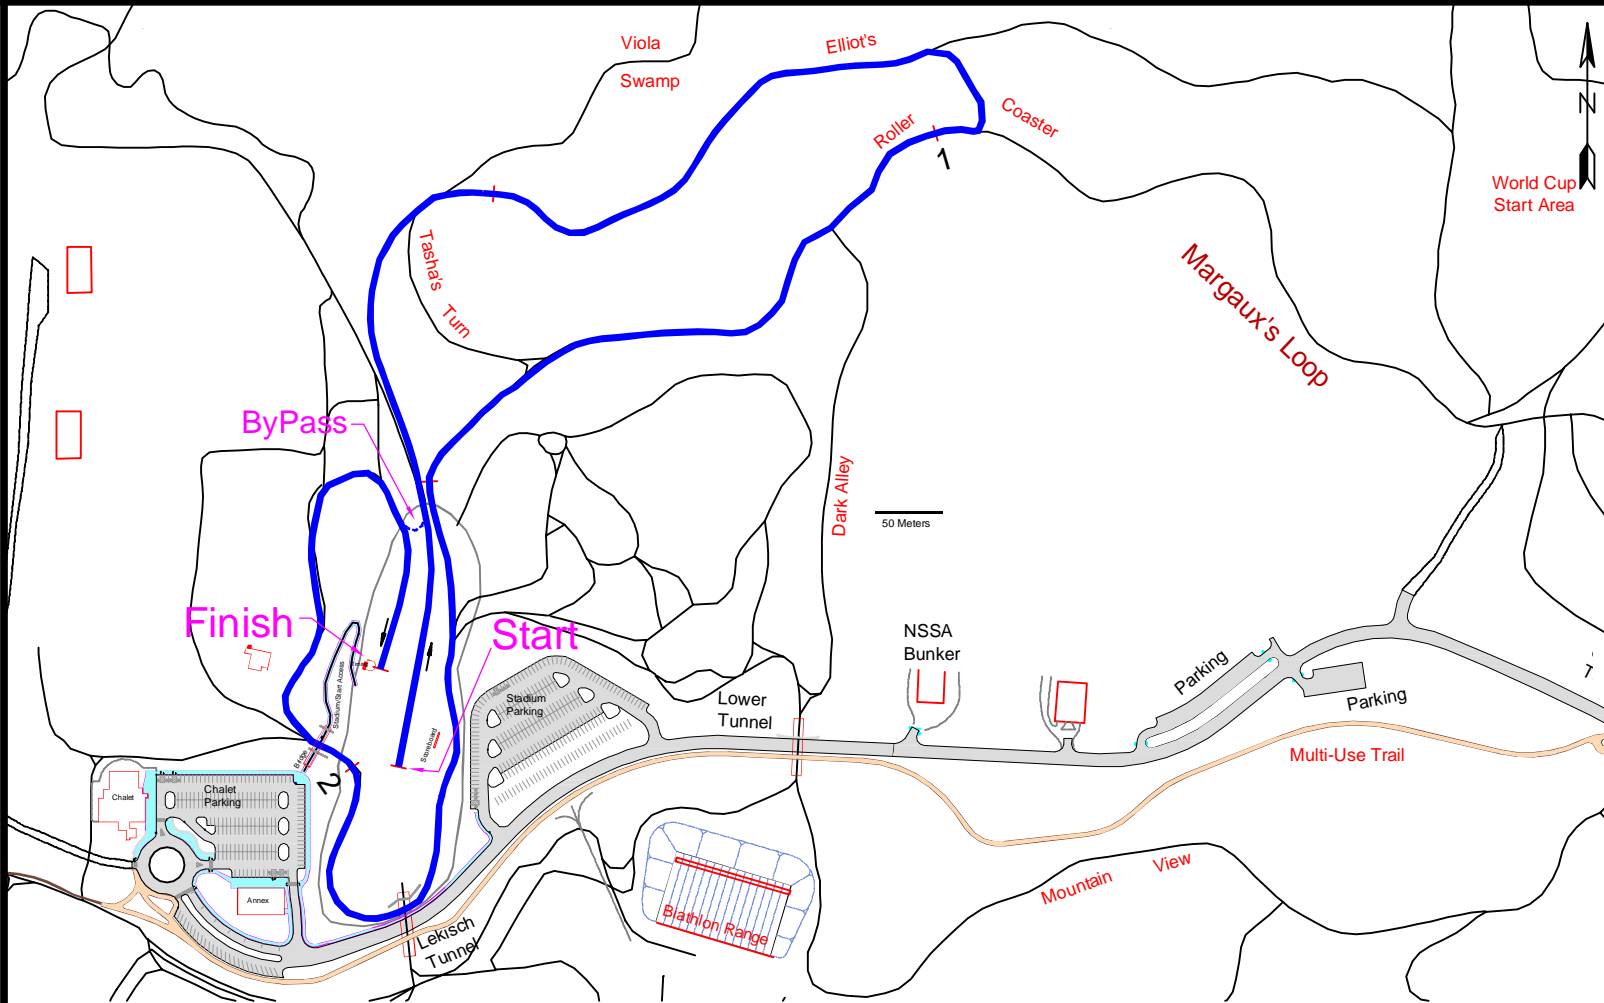

ConocoPhillips 2010 U.S. Cross Country Ski Championships

January 4th - Adaptive, Sit Ski - Women 10km; Men 15 km
 January 6th - Adaptive, Sit Ski - Women 5km; Men 10 km

ConocoPhillips

Technical Data			
2.5km	2,481 meters		
HD	31 meters		
MC	11 meters		
TC	63 meters		
Race	Laps	TC(m)	Length(m)
5 km	2	126	4,762
10 km	4	252	9,342
15 km	6	378	13,886

Race Sponsored by:

ORTHOPEDIC PHYSICIANS
ANCHORAGE

Legend

- Race Course
- Ski Trails
- Stadium Area

Kincaid Park - Anchorage, AK

Mapping Provided by: **CRW**
ENGINEERING GROUP LLC