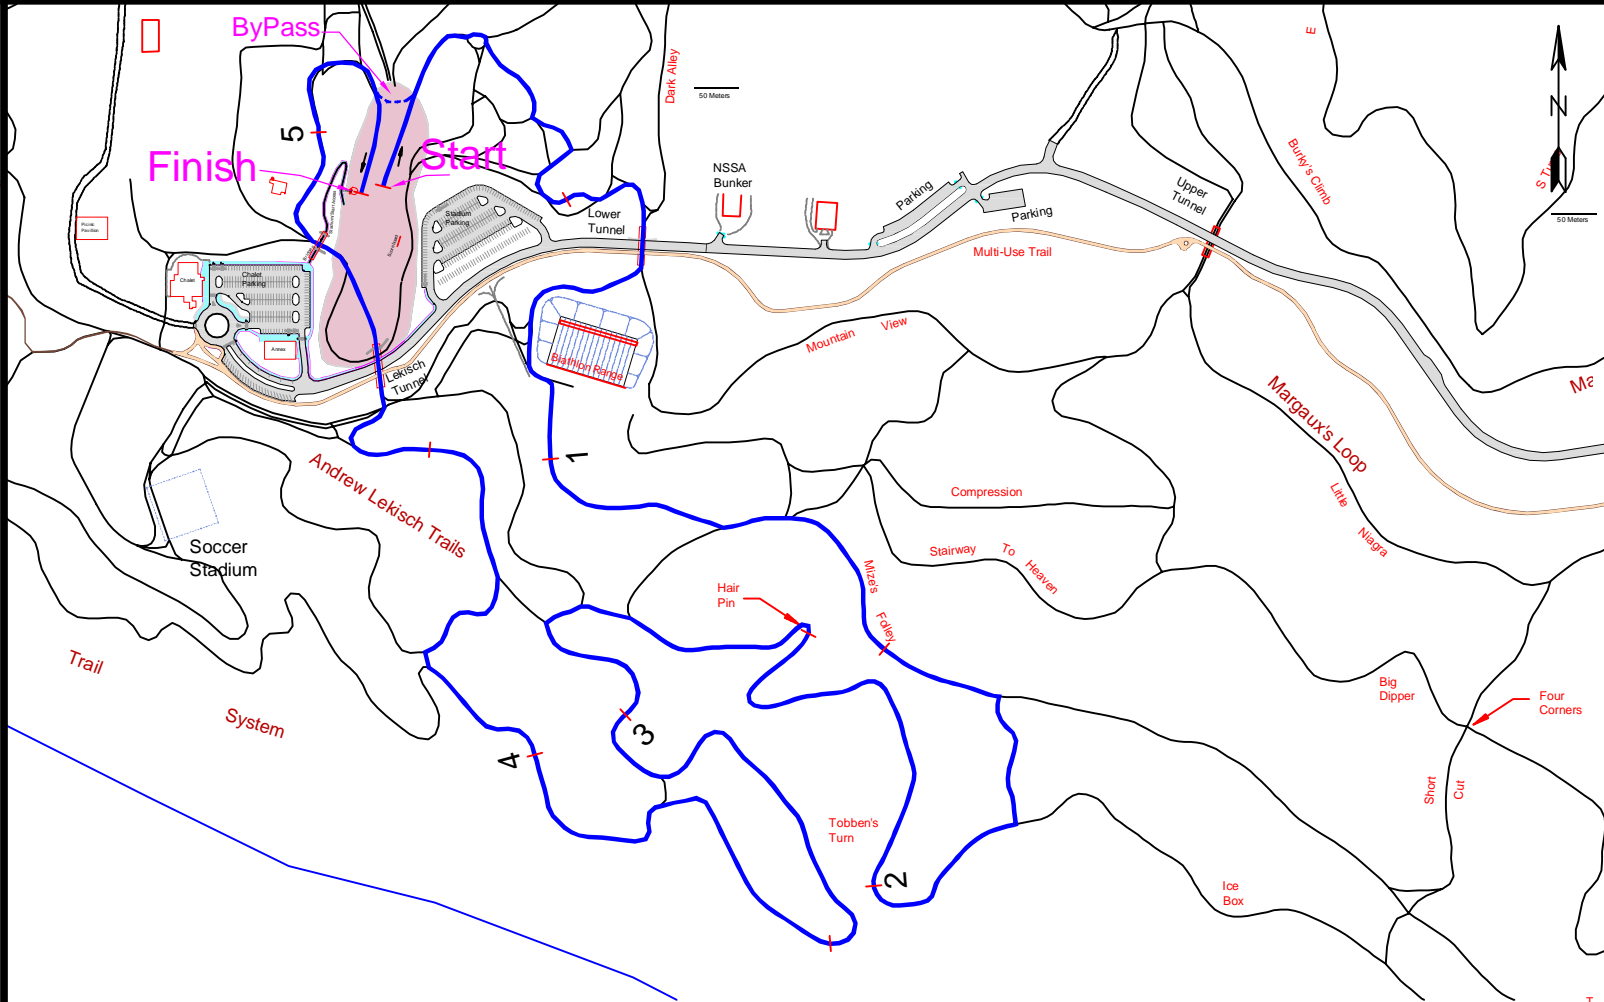

ConocoPhillips

2010 U.S. Cross Country Ski Championships

January 4 Women's 10km & Men's 15km Freestyle Interval Start

Technical Data	
10km	10,328 meters
Two laps	
HD	49 meters
MC	53 meters
TC	408 meters
15km	15,382 meters
Three laps	
HD	49 meters
MC	53 meters
TC	612 meters

This Event Sponsored by:

Mapping Provided by: **CRW ENGINEERING GROUP, LLC**

Legend	
—	Race Course
—	Ski Trails
	Stadium Area

Kincaid Park - Anchorage, AK