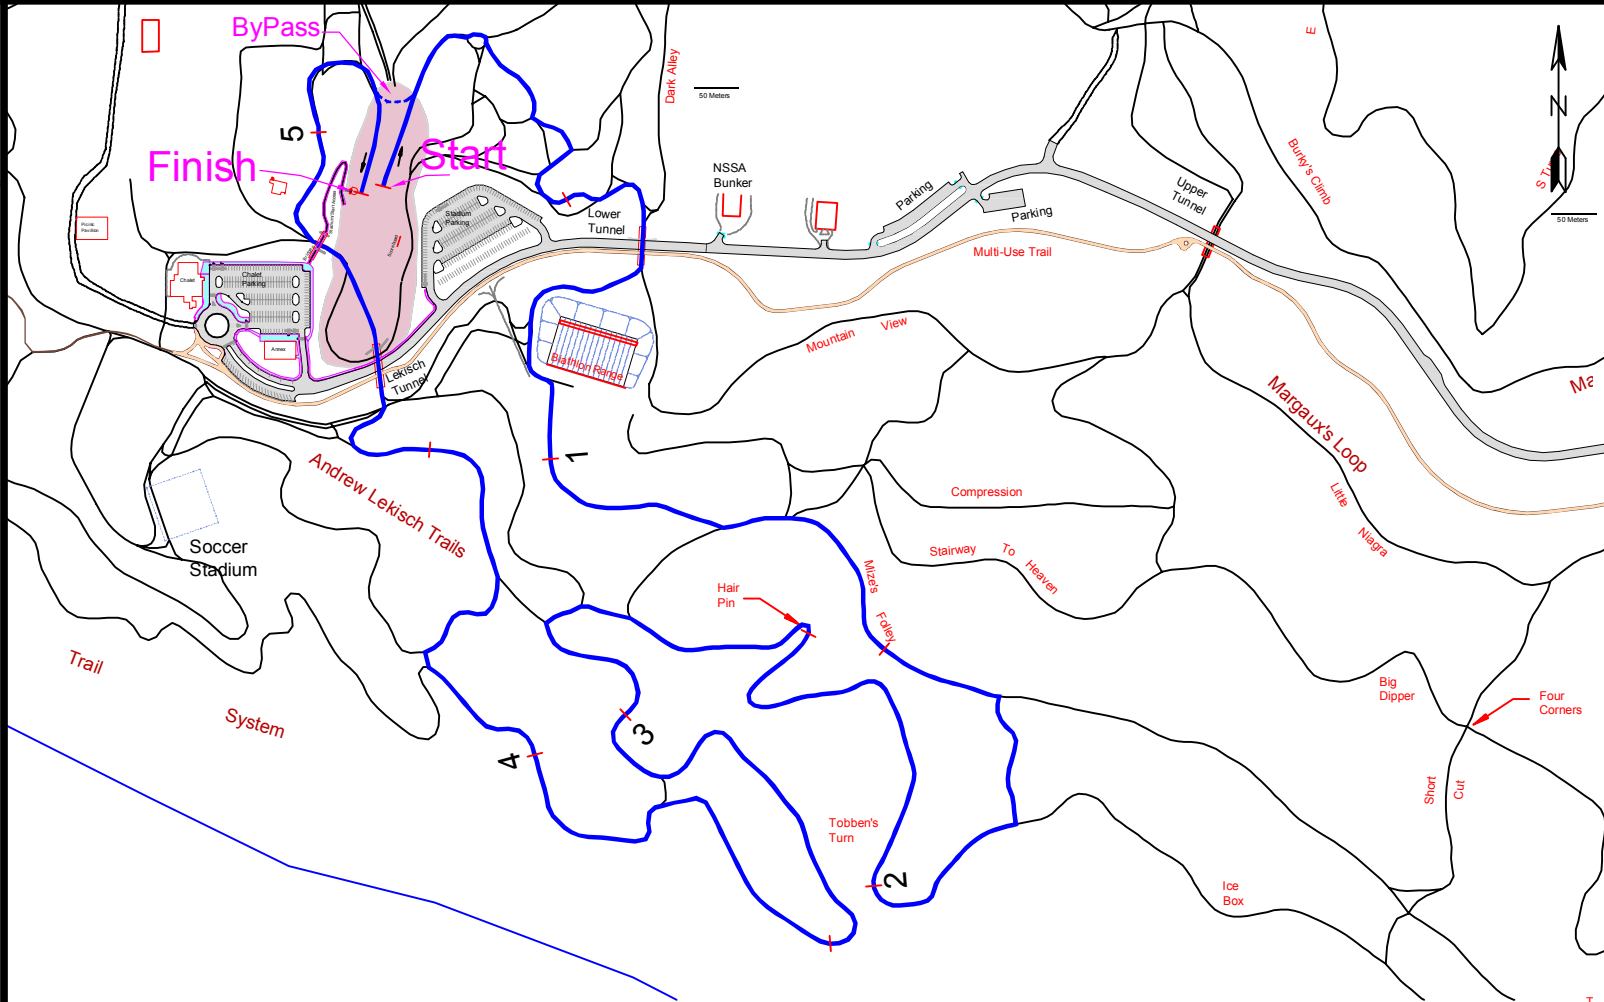

# ConocoPhillips 2010 U.S. Cross Country Ski Championships January 6 Junior Women's 5km & Men's 10km Classic Interval Start

Technical Data	
<b>5km</b>	5,274 meters
One lap	
HD	49 meters
MC	53 meters
TC	204 meters
<b>10km</b>	10,328 meters
Two laps	
HD	49 meters
MC	53 meters
TC	408 meters

This Event Sponsored by:

Mapping Provided by:

Legend	
<span style="color: blue;">—</span>	Race Course
<span style="color: grey;">—</span>	Ski Trails
<span style="background-color: pink; border: 1px solid black; display: inline-block; width: 15px; height: 10px;"></span>	Stadium Area

Kincaid Park - Anchorage, AK