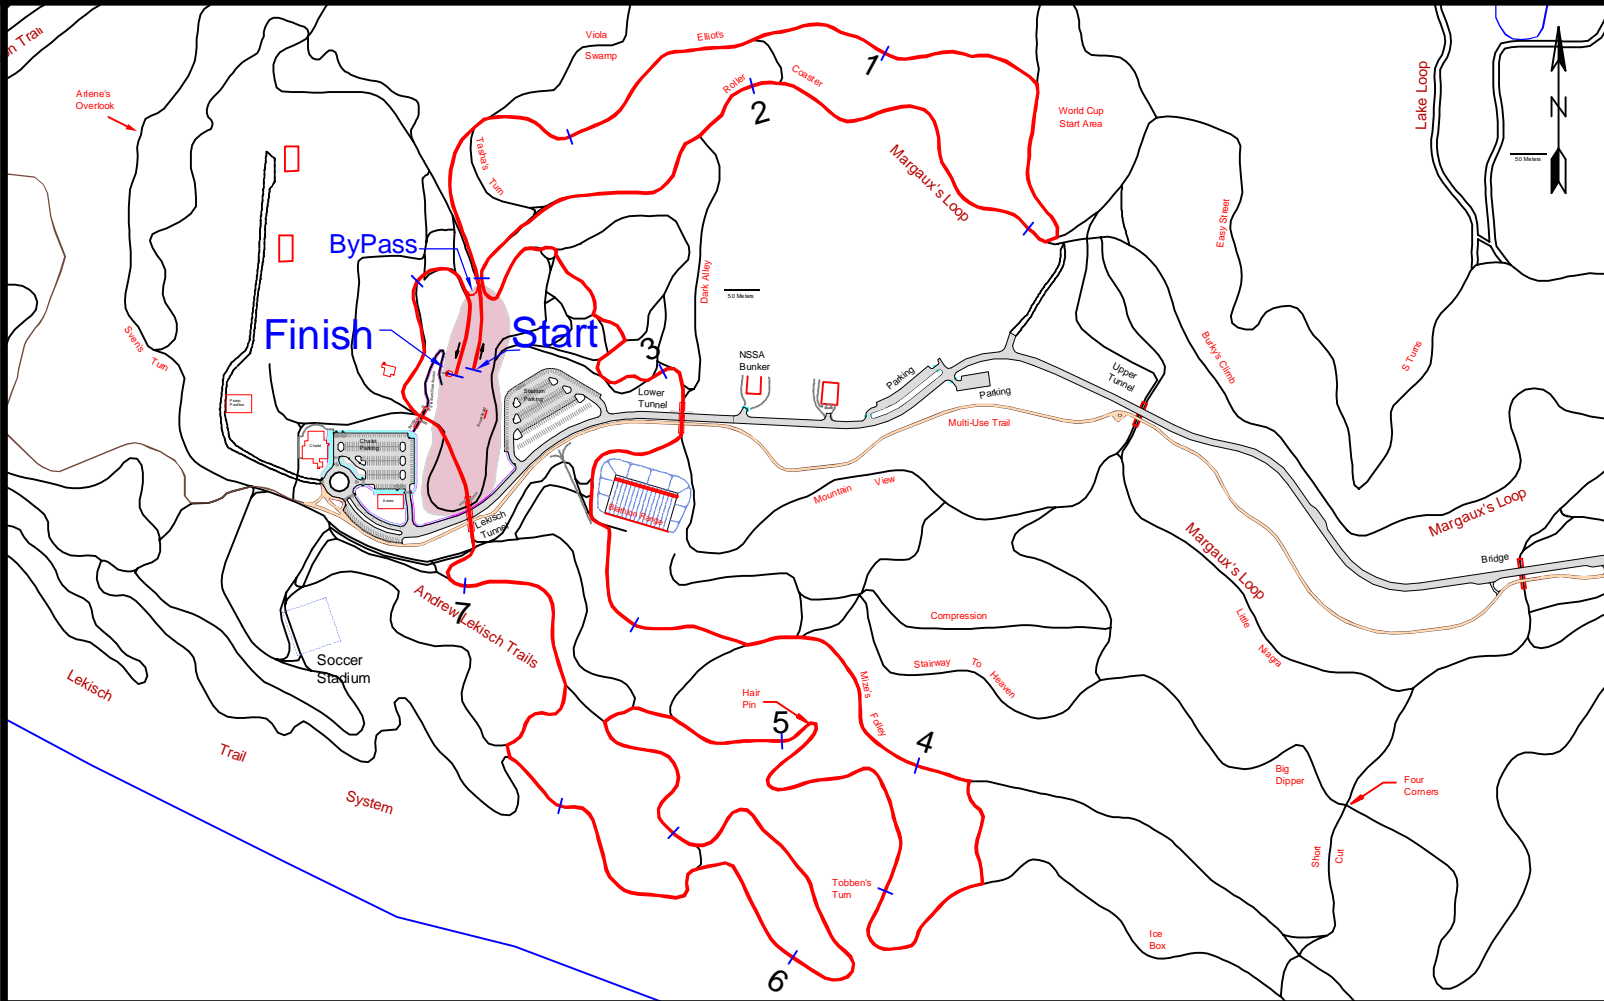

ConocoPhillips 2010 U.S. Cross Country Ski Championships January 6 Men's 30km Classic Mass Start (Four 7.5km laps)

ConocoPhillips

Technical Data	
30km	30,030 meters
Four laps	
HD	49 meters
MC	53 meters
TC	1,052 meters

This Event Sponsored by:

Mapping Provided by:

Legend	
—	Race Course
—	Ski Trails
	Stadium Area

Kincaid Park - Anchorage, AK