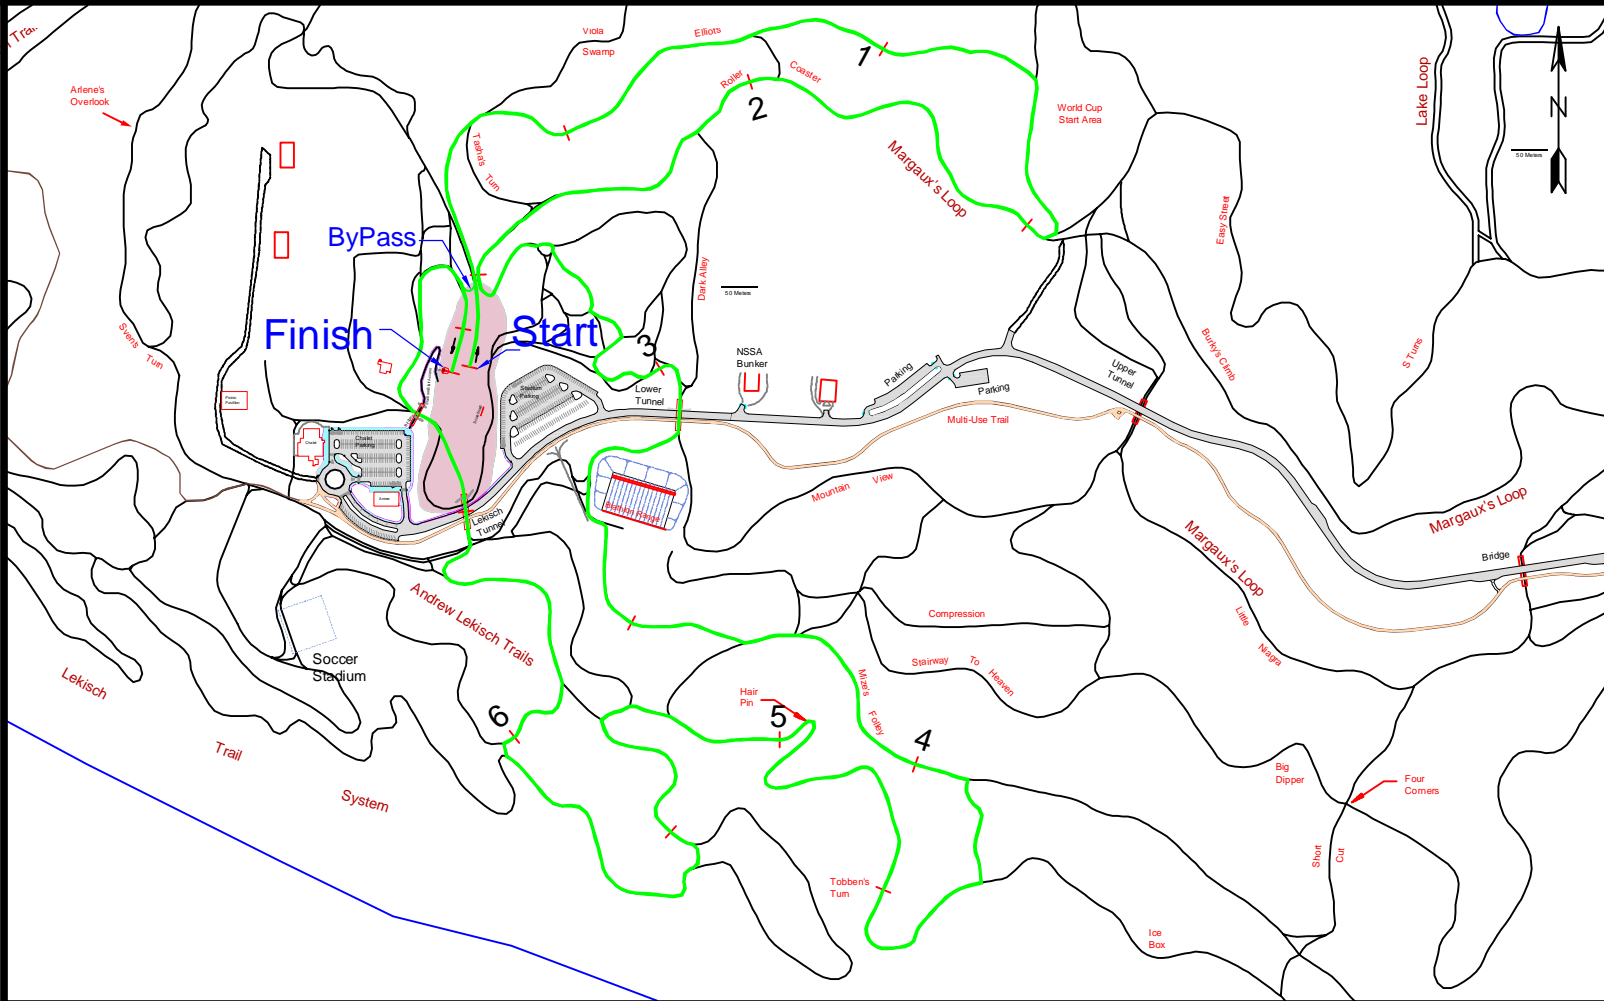

**NORDIC SKIING
ASSOCIATION
OF ANCHORAGE**

ConocoPhillips 2010 U.S. Cross Country Ski Championships January 6 Women's 20km Classic Mass Start (Three 7km laps)

ConocoPhillips

Technical Data	
20km	20,760 meters
Three laps	
HD	49 meters
MC	53 meters
TC	714 meters

This Event Sponsored by:

Mapping Provided by:

Legend	
	Race Course
	Ski Trails
	Stadium Area

Kincaid Park - Anchorage, AK