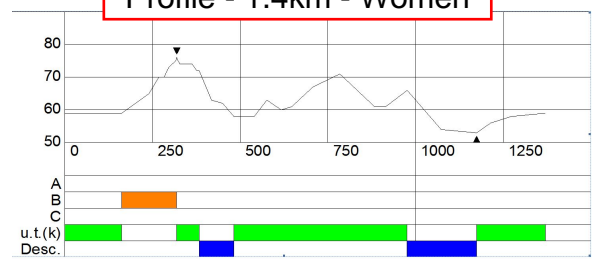

This Event Sponsored by:

Mapping Provided by: **CRW ENGINEERING GROUP LLC**

**Profile - 1.5km - Men**

**Profile - 1.4km - Women**

Legend	
	Race Course
	Ski Trails
	Stadium Area

Kincaid Park - Anchorage, AK