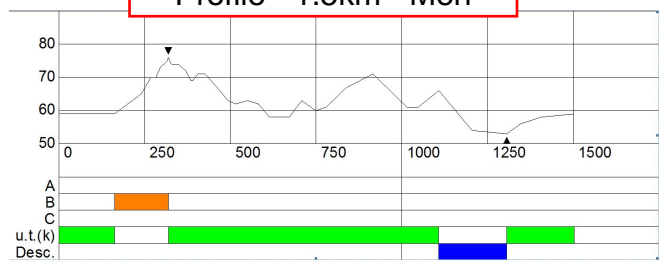

Mapping Provided by: **CRW ENGINEERING GROUP LLC**

Profile - 1.5km - Men