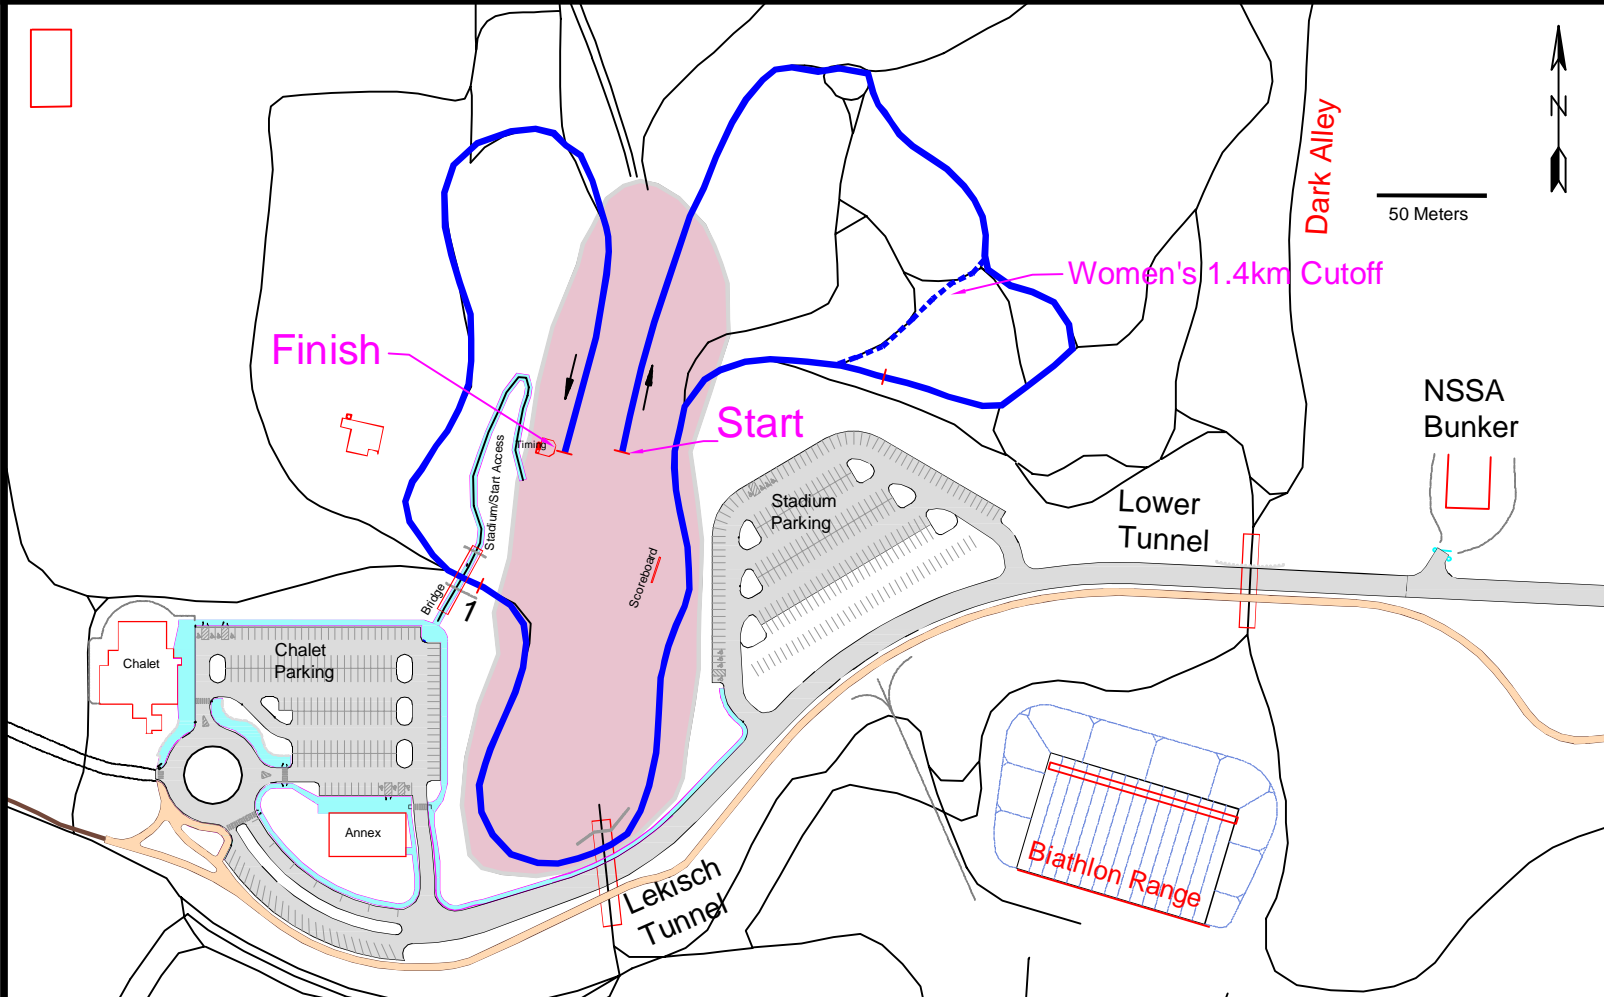

# ConocoPhillips 2010 U.S. Cross Country Ski Championships January 8 Men's 1.5km & Women's 1.4km Classic Sprint

Technical Data	
<b>1.5km</b>	1,502 meters
HD	23 meters
MC	17 meters
TC	47 meters
<b>1.4km</b>	1,370 meters
HD	23 meters
MC	17 meters
TC	44 meters

This Event Sponsored by:

Mapping Provided by: **CRW ENGINEERING GROUP LLC**

**Profile - 1.5km - Men**

**Profile - 1.4km - Women**

Legend	
	Race Course
	Ski Trails
	Stadium Area

Kincaid Park - Anchorage, AK