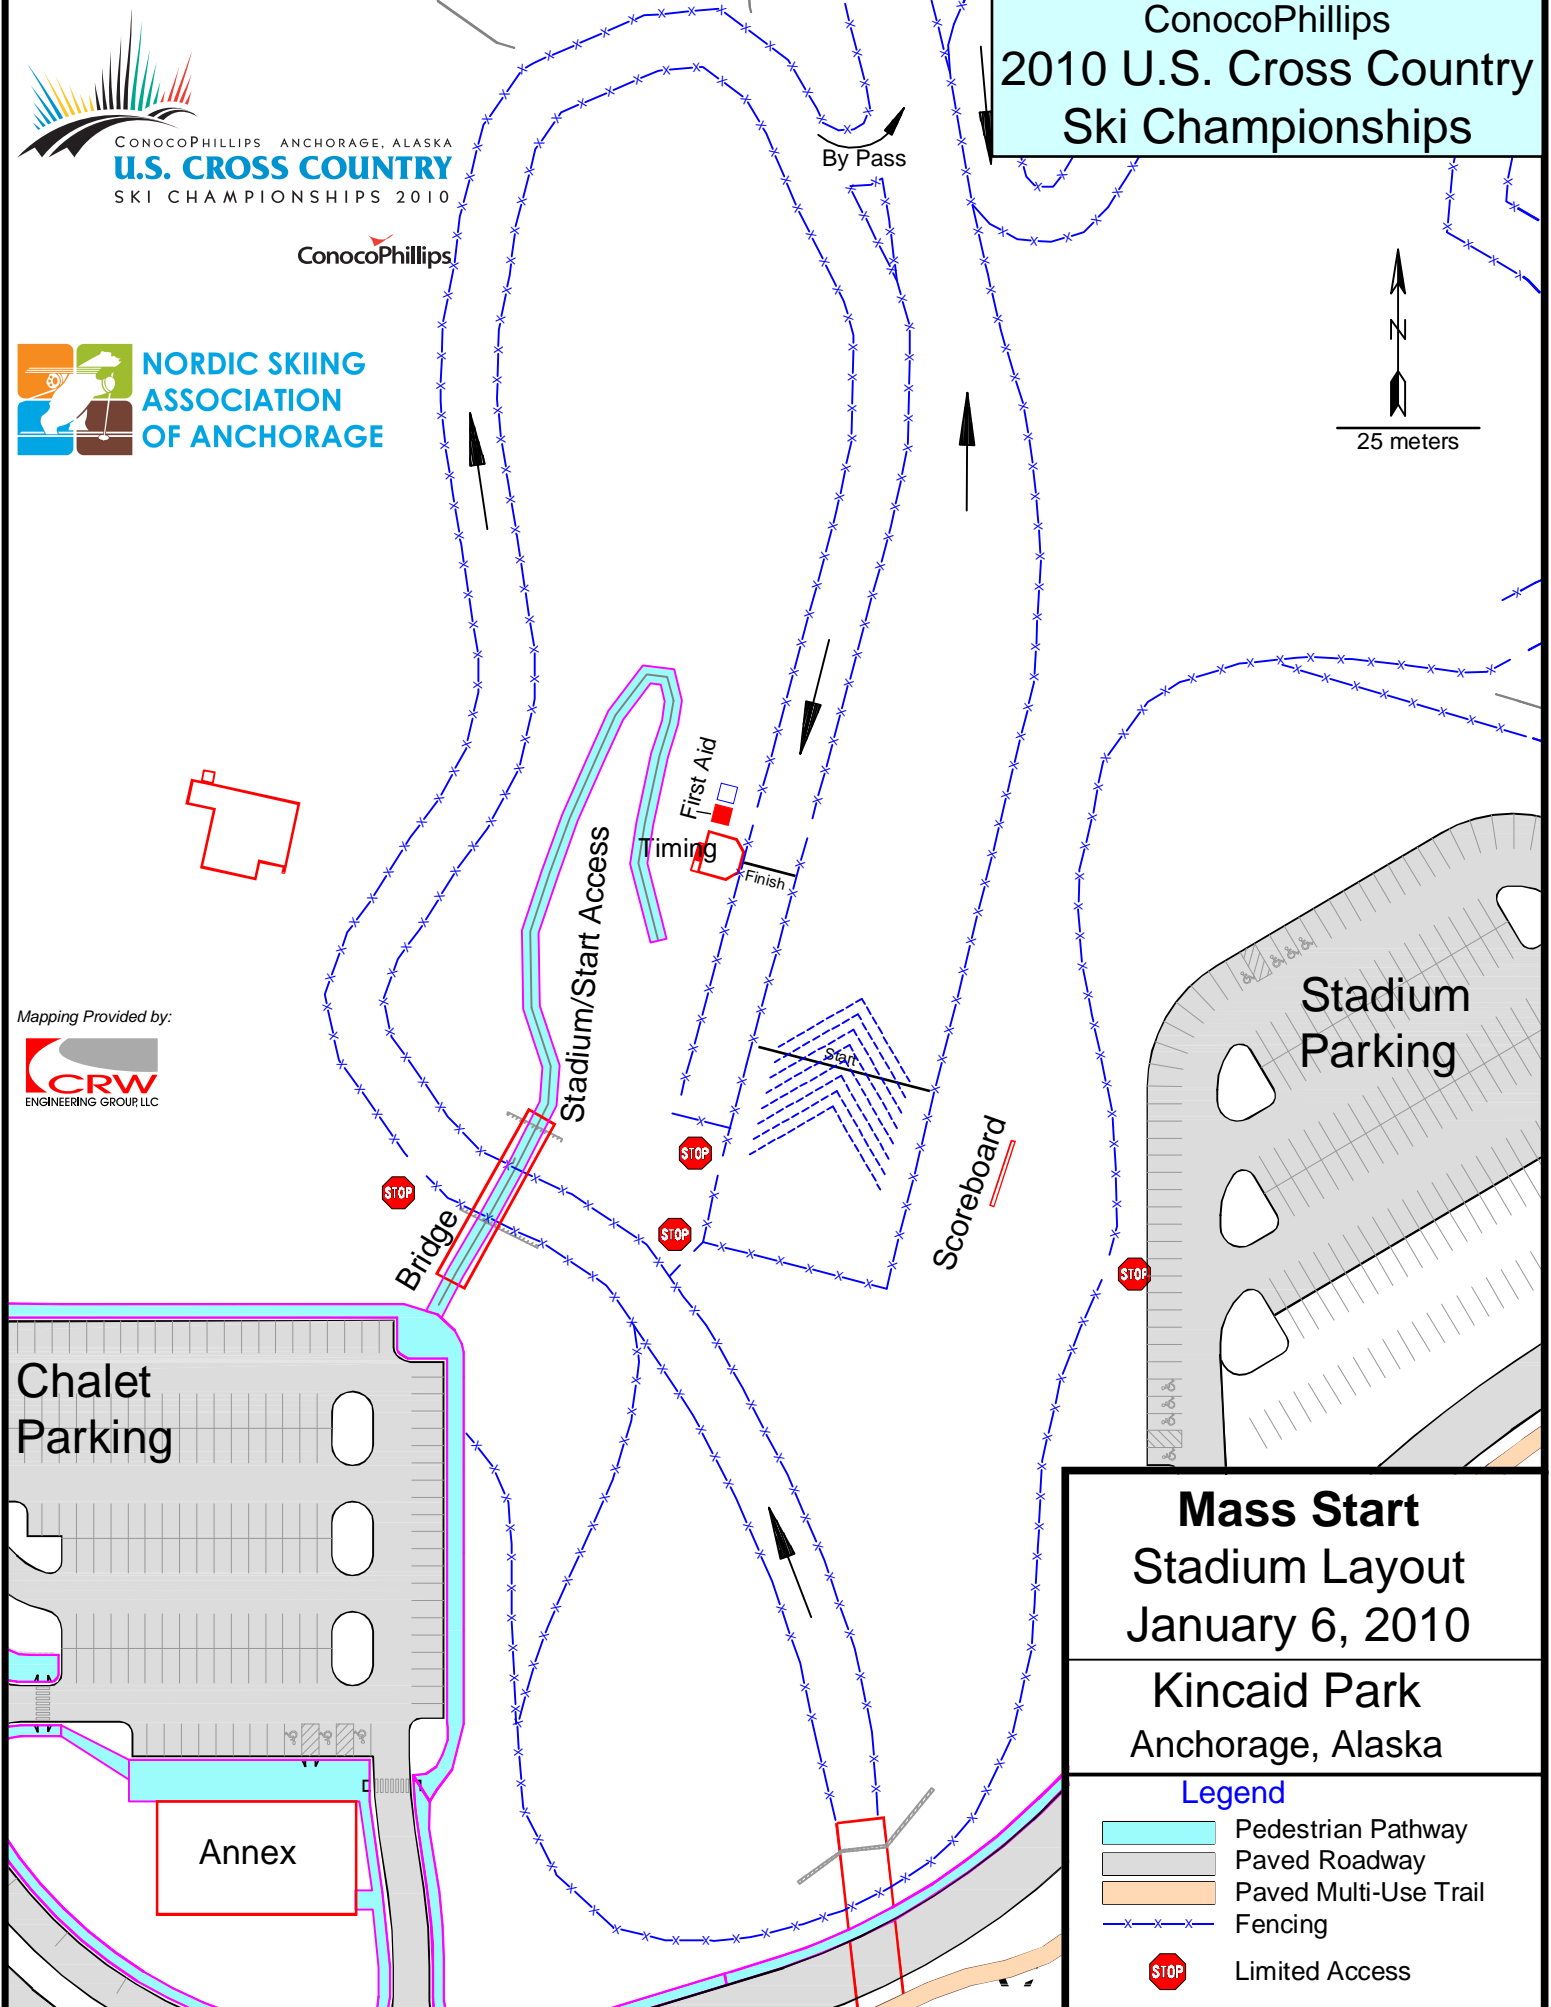

ConocoPhillips

ConocoPhillips 2010 U.S. Cross Country Ski Championships

Mapping Provided by:

Mass Start Stadium Layout January 6, 2010

Kincaid Park
 Anchorage, Alaska

Legend

-  Pedestrian Pathway
-  Paved Roadway
-  Paved Multi-Use Trail
-  Fencing
-  Limited Access