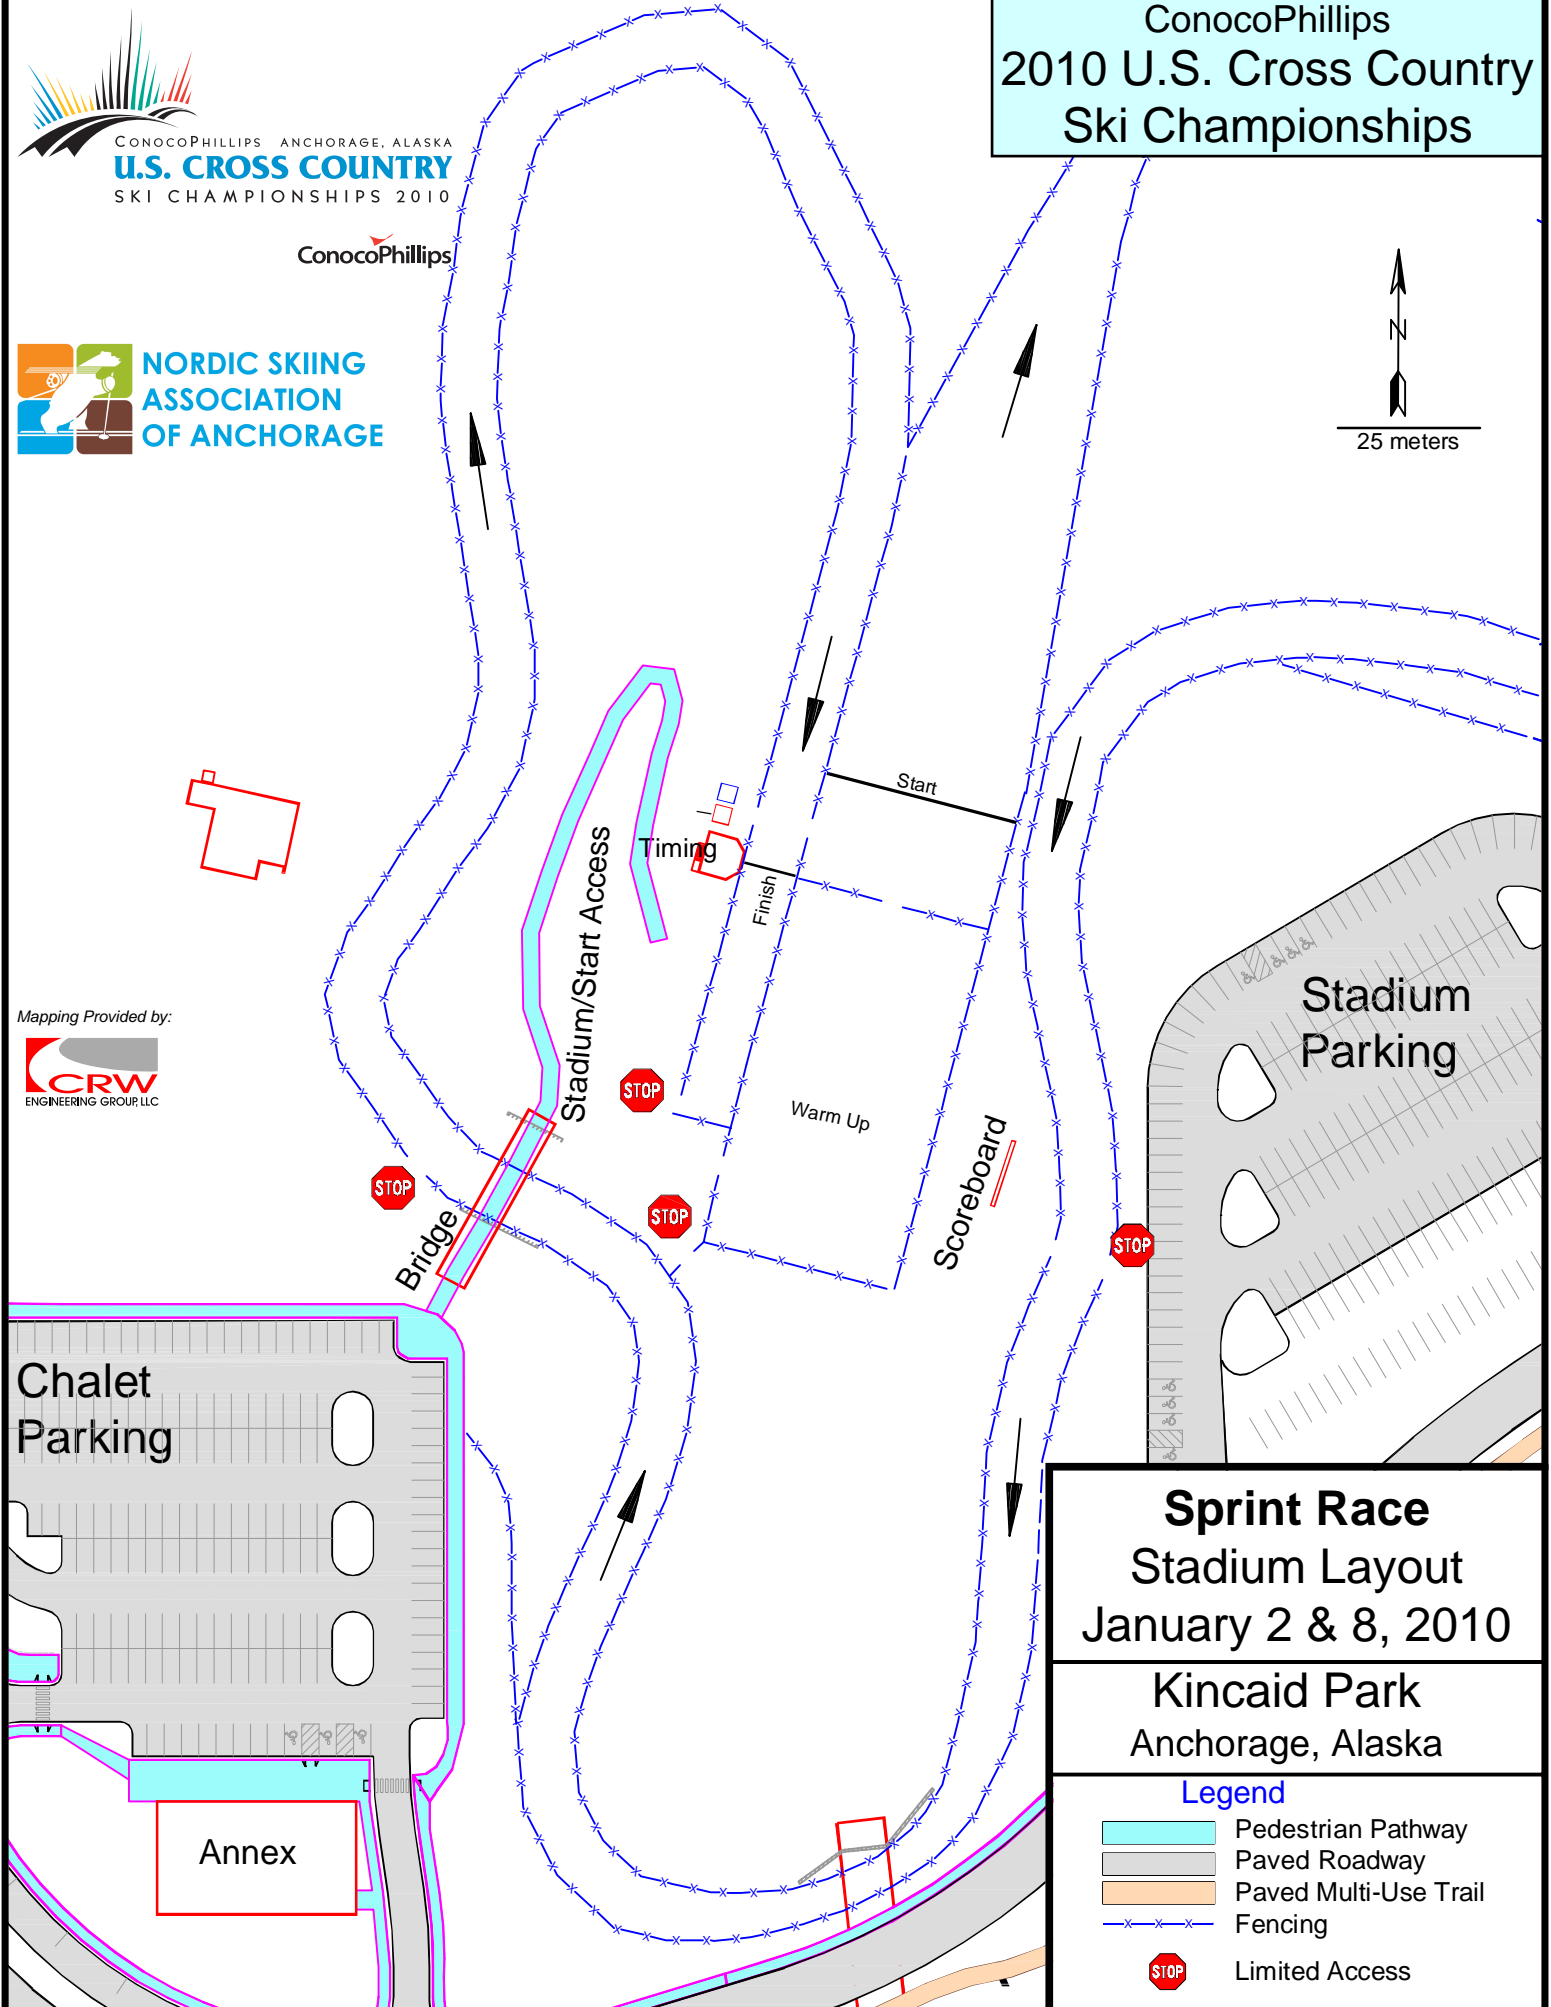

ConocoPhillips 2010 U.S. Cross Country Ski Championships

Mapping Provided by:

Sprint Race
 Stadium Layout
 January 2 & 8, 2010

Kincaid Park
 Anchorage, Alaska

Legend

-  Pedestrian Pathway
-  Paved Roadway
-  Paved Multi-Use Trail
-  Fencing
-  Limited Access