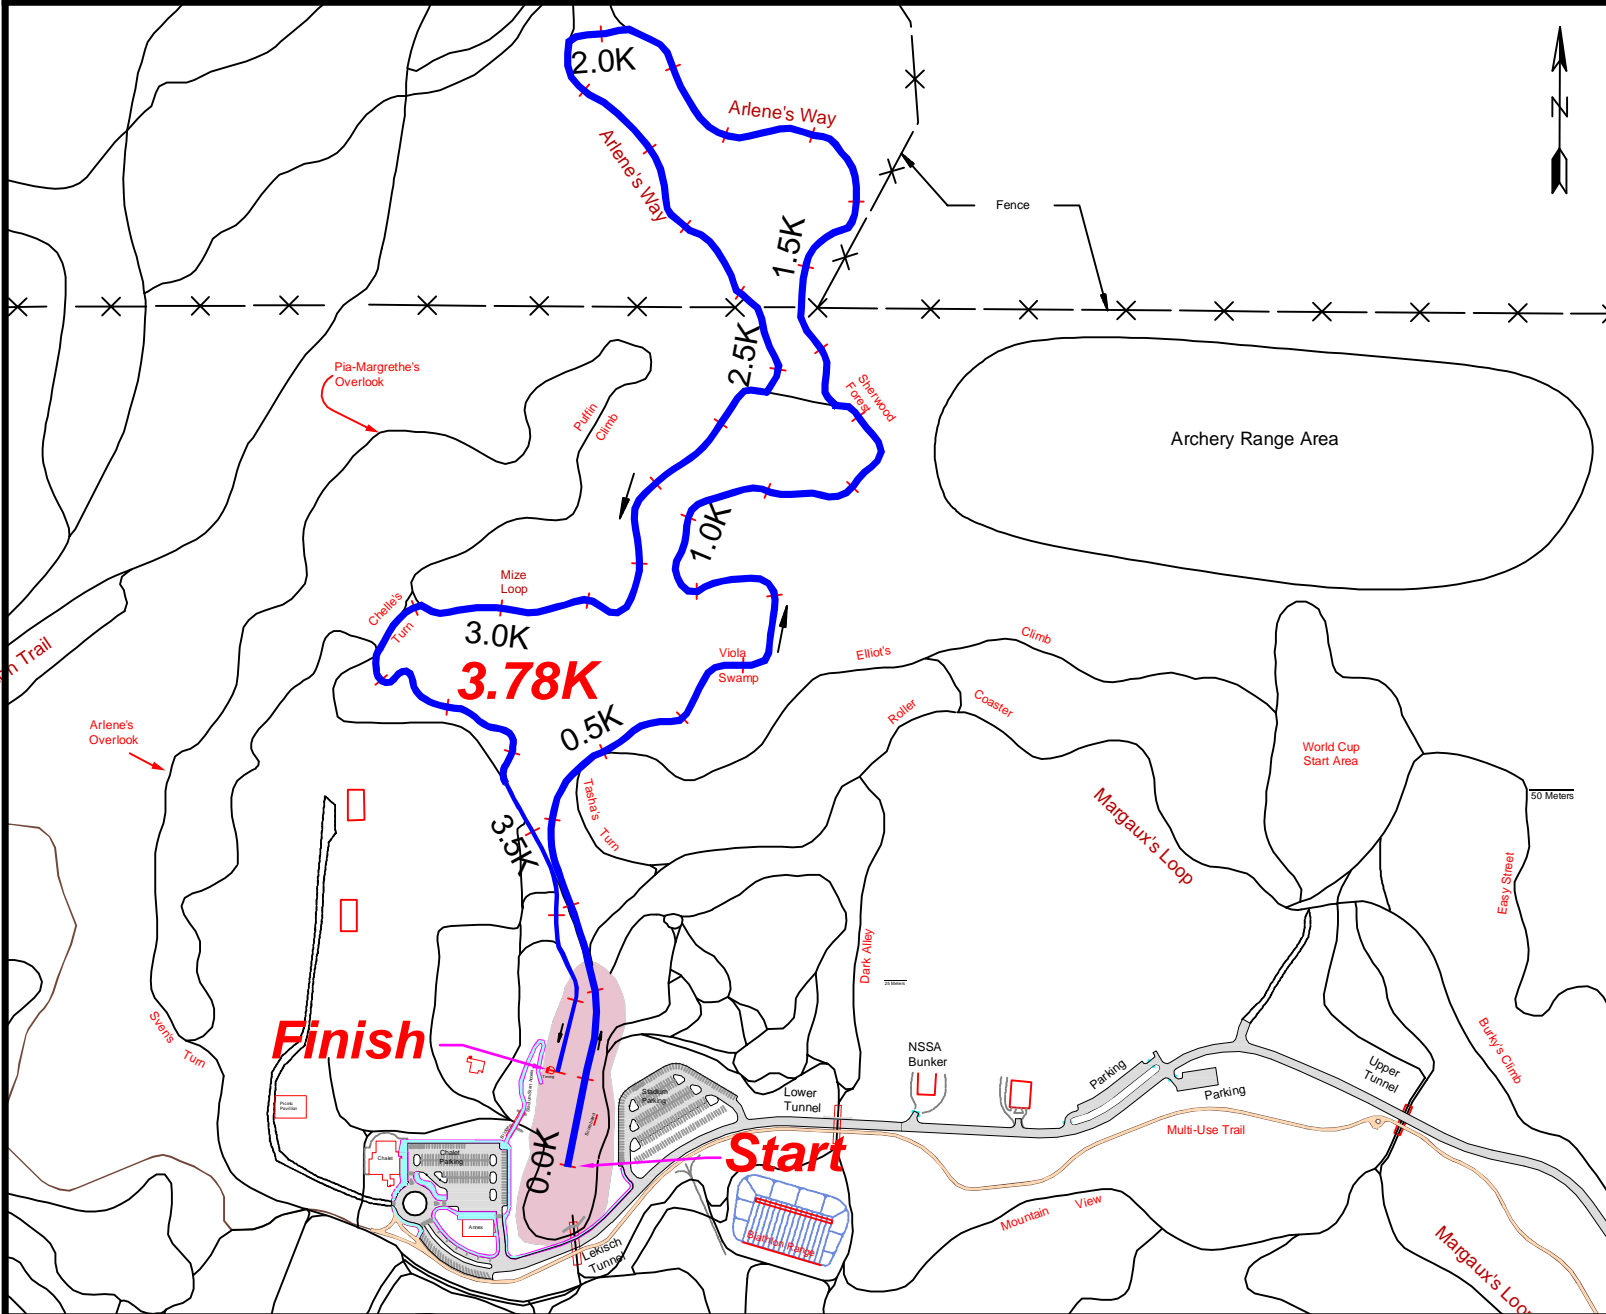

Alaska Ski for Women

February 7, 2010 - Kincaid Park, Anchorage

Legend

- Race Course
- Ski Trails
- Stadium Area

Kincaid Park - Anchorage, AK