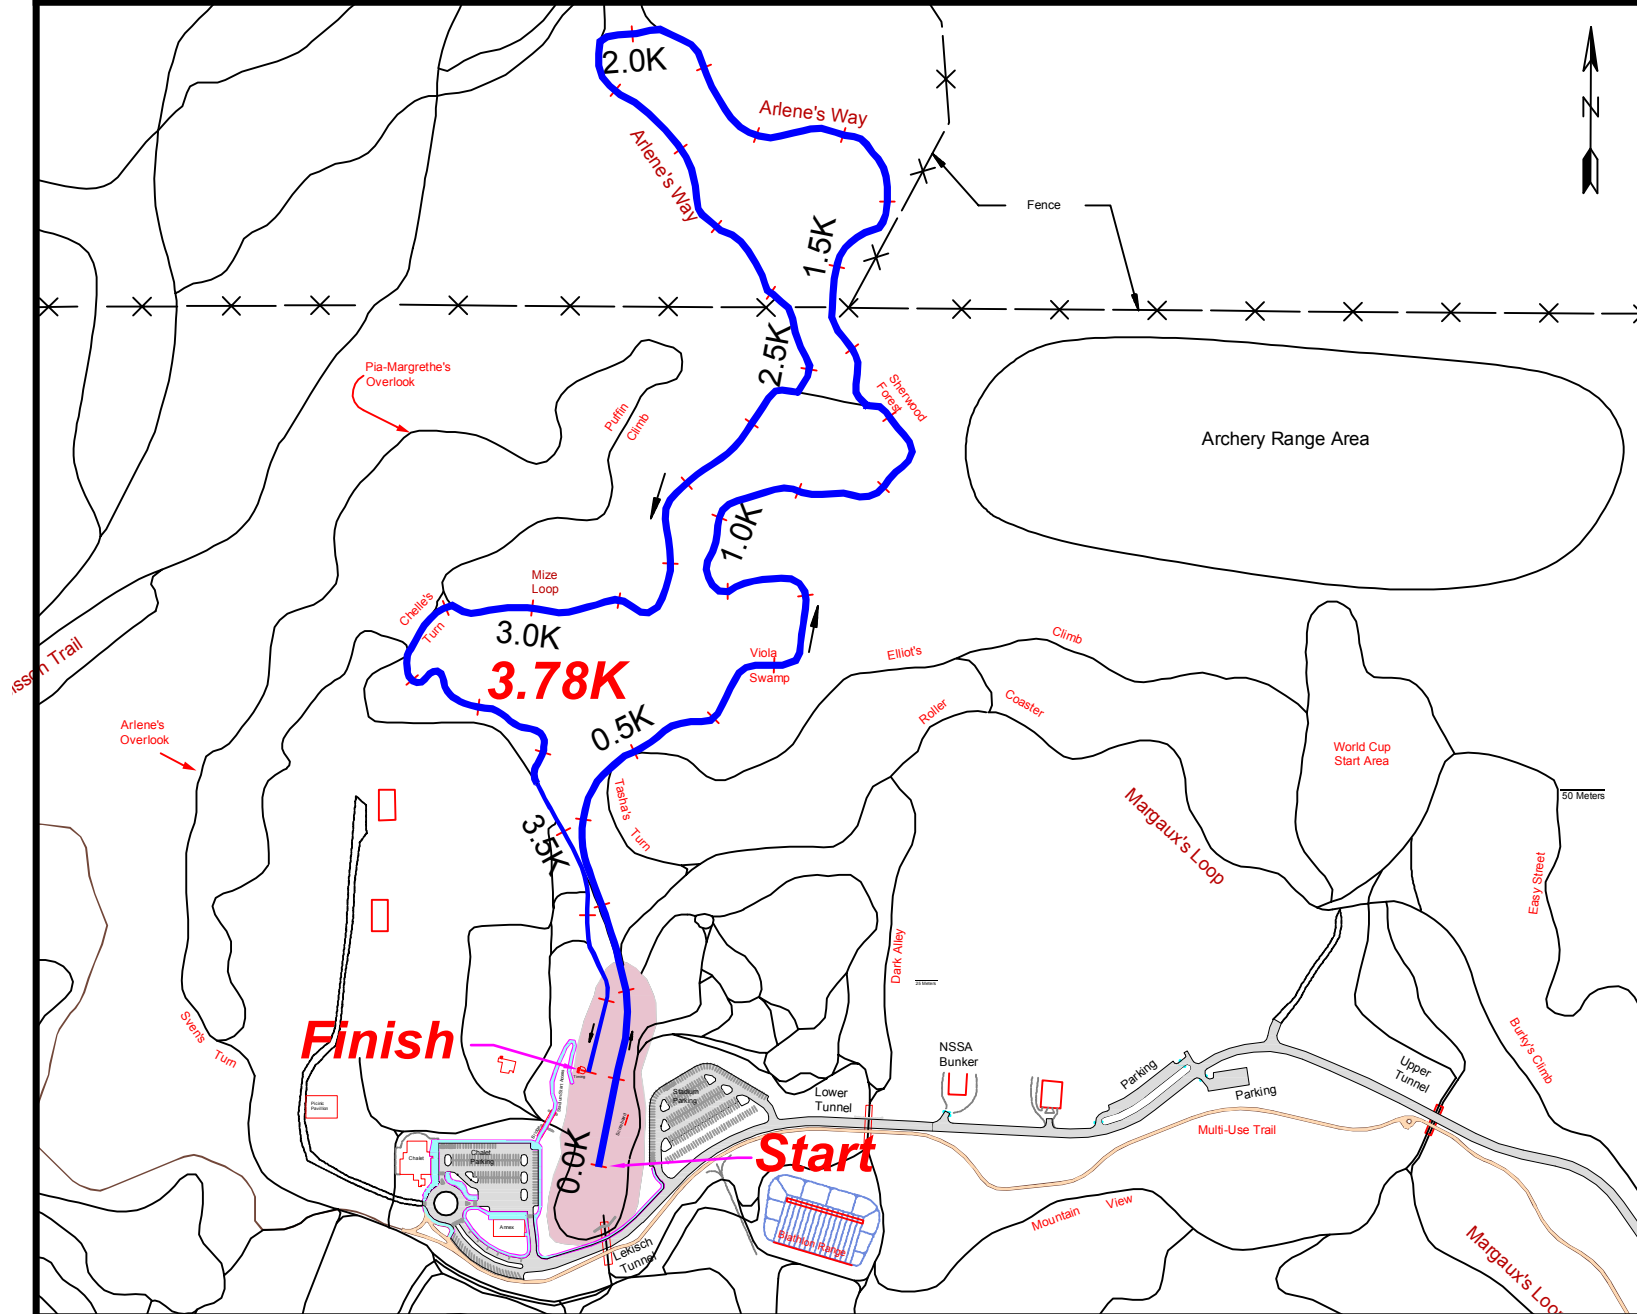

Alaska Ski for Women

February 5, 2012 - Kincaid Park, Anchorage

Legend

- Race Course
- Ski Trails
- Stadium Area

Kincaid Park - Anchorage, AK