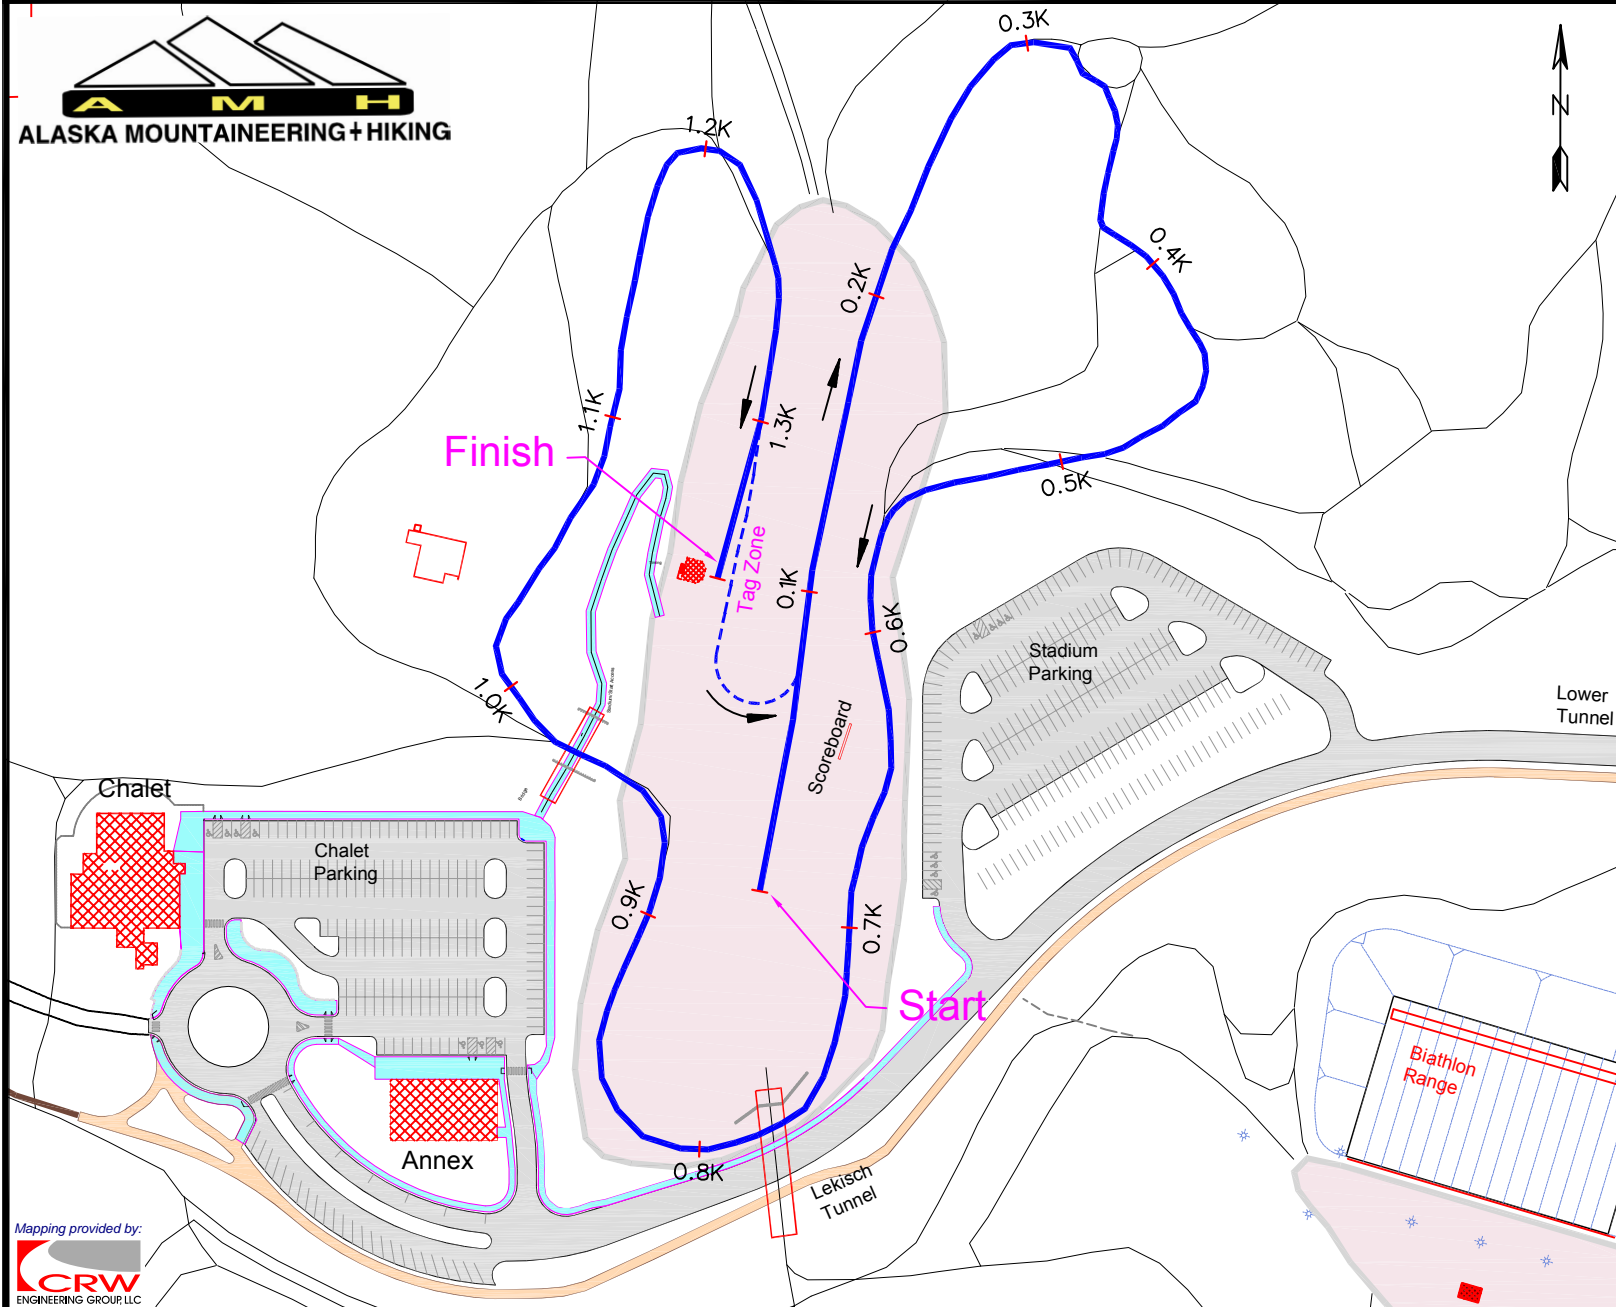

NSAA AMH Anchorage Cup Sprint Relay

**NORDIC SKIING
ASSOCIATION
OF ANCHORAGE**

Technical Data
1,350 meters
Freestyle Technique
Two-Person Relay Teams

Mapping Provided by:  **CRW**
ENGINEERING GROUP, LLC

Legend

- Race Course
- Ski Trails
- Stadium Area

Kincaid Park - Anchorage, AK

Mapping provided by:
 **CRW**
ENGINEERING GROUP, LLC