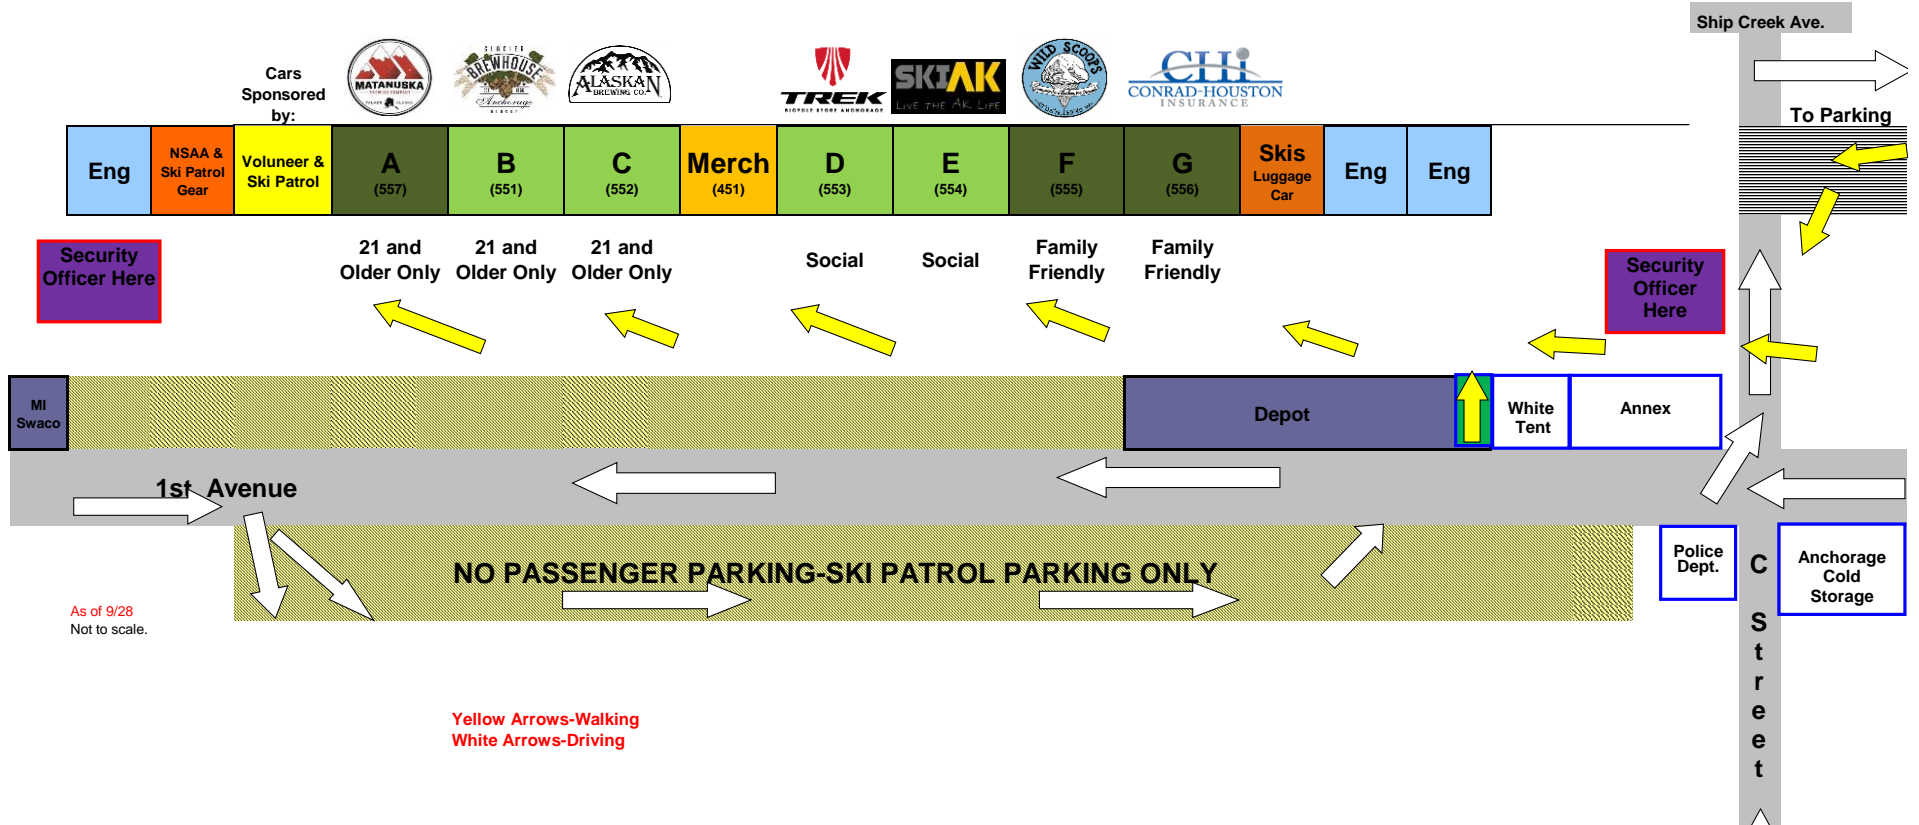

SKI TRAIN 2018

ARR N

As of 9/28
Not to scale.

Yellow Arrows-Walking
White Arrows-Driving