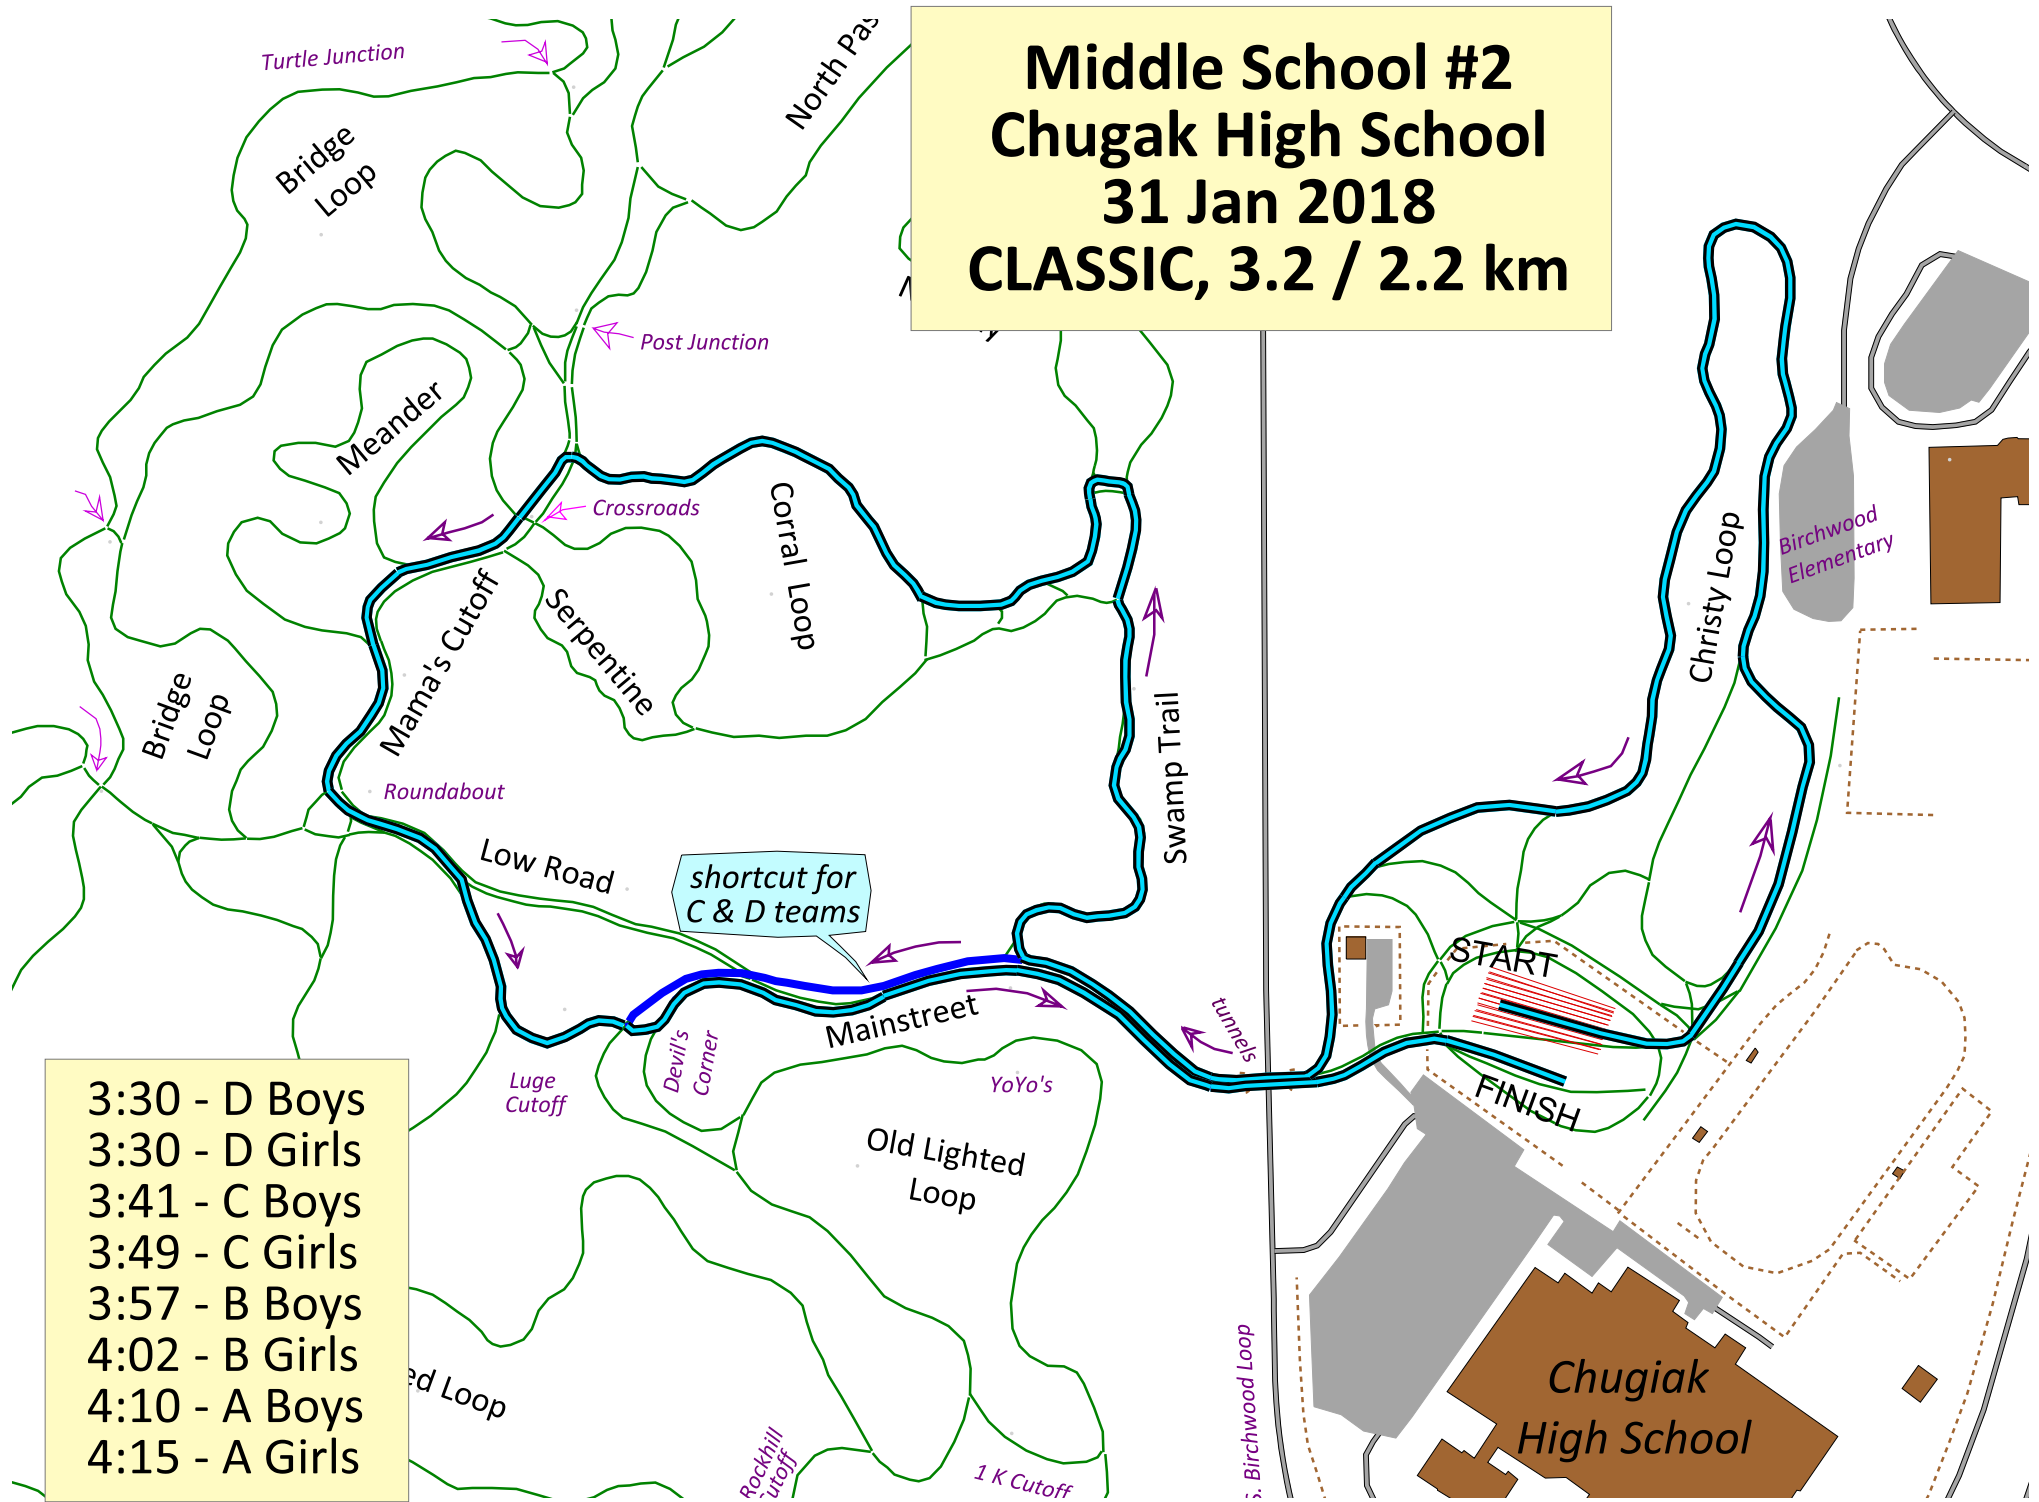

**Middle School #2
Chugak High School
31 Jan 2018
CLASSIC, 3.2 / 2.2 km**

- 3:30 - D Boys
- 3:30 - D Girls
- 3:41 - C Boys
- 3:49 - C Girls
- 3:57 - B Boys
- 4:02 - B Girls
- 4:10 - A Boys
- 4:15 - A Girls