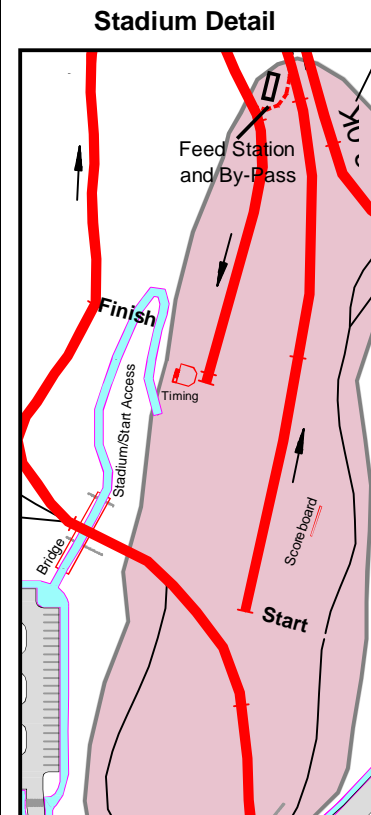

NSAA AMH Anchorage Cup

Pia's Classic 30K (3 laps) January 29, 2017

Legend

- Race Course
- Ski Trails
- Stadium Area

Kincaid Park - Anchorage, AK

Mapping provided by: **CRW** ENGINEERING GROUP, LLC
(Jan 30, 2009)