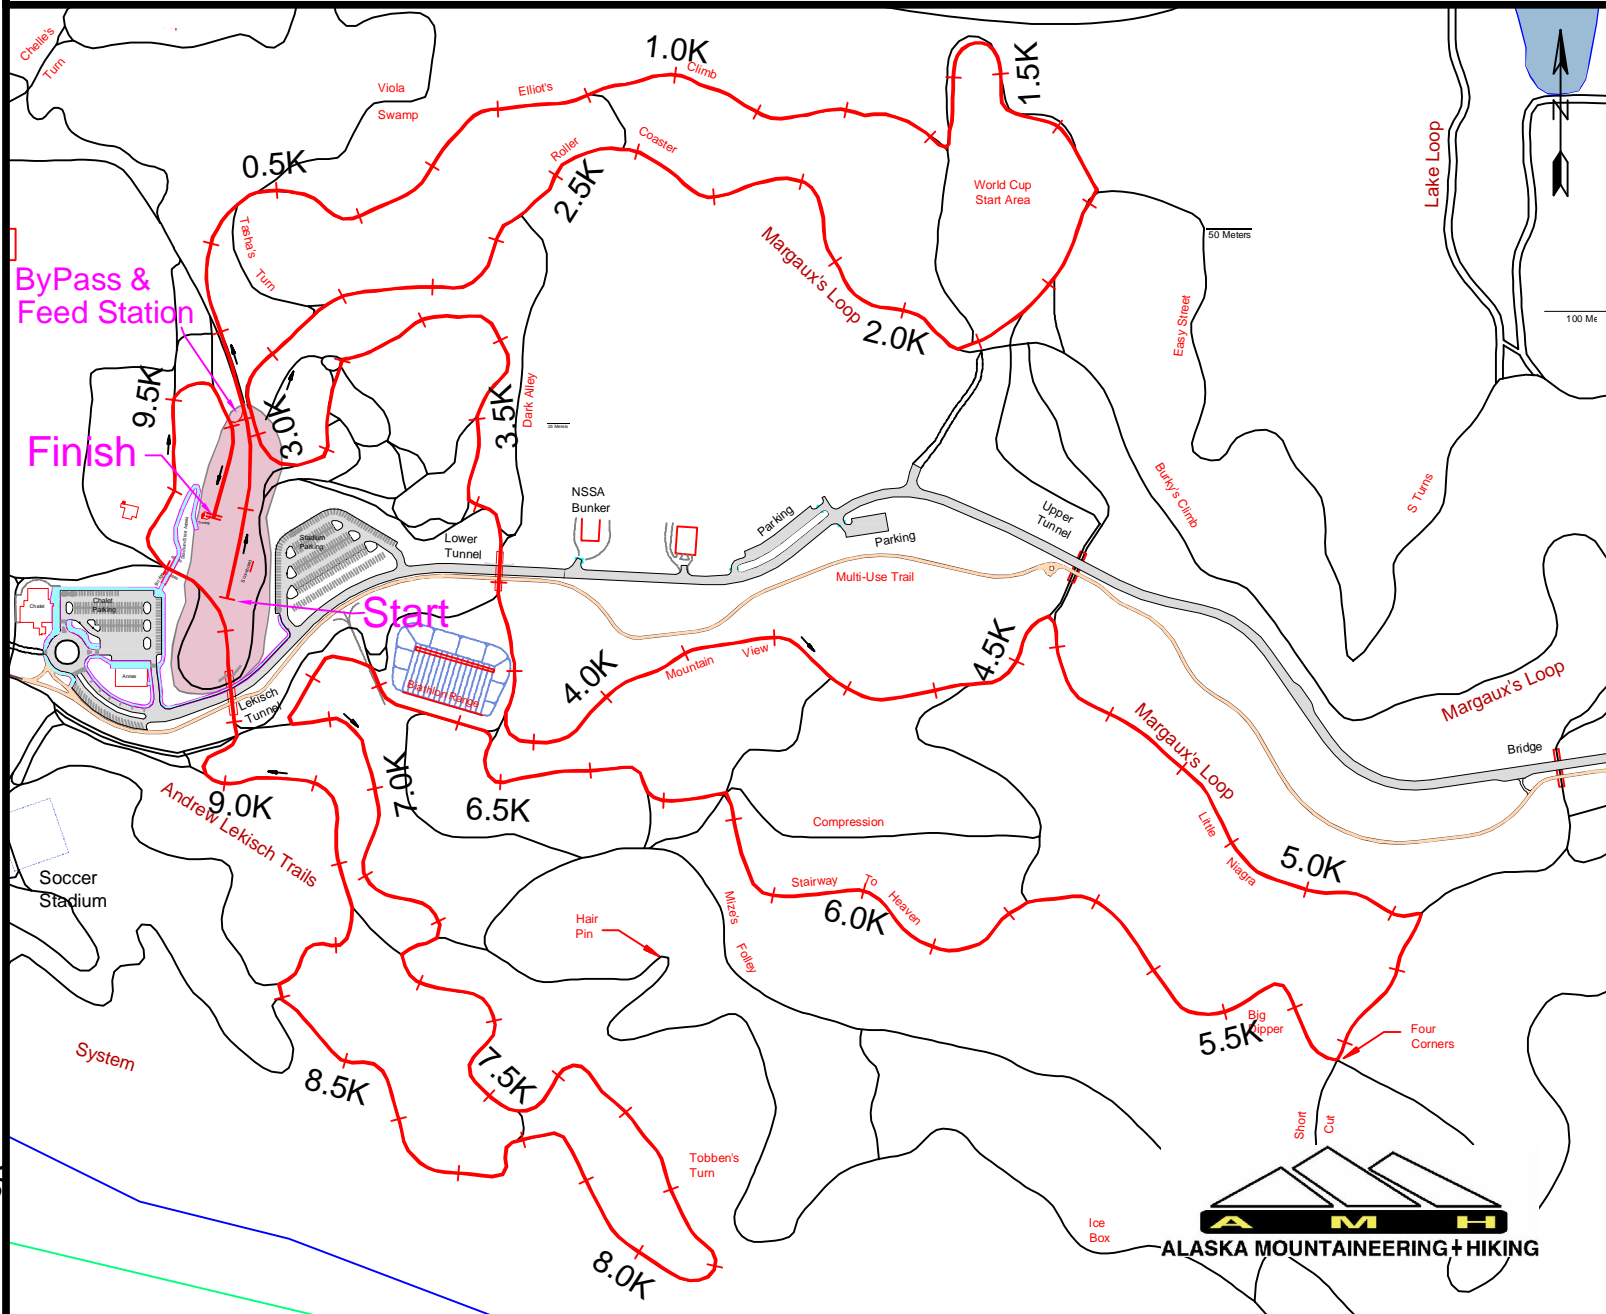

NSAA AMH Anchorage Cup

Pia's Classic 30K (3 laps) January 29, 2017

Legend

- Race Course
- Ski Trails
- Stadium Area

Kincaid Park - Anchorage, AK

Mapping provided by: **CRW** ENGINEERING GROUP, LLC
(Jan 30, 2009)