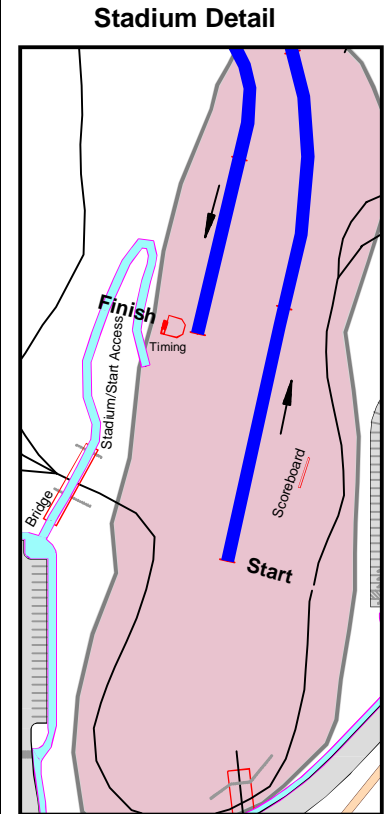

NSAA AMH Anchorage Cup Pia's Classic 5k January 29, 2017

Legend

- Race Course
- Ski Trails
- Stadium Area

Kincaid Park - Anchorage, AK

Mapping provided by: 
ENGINEERING GROUP LLC
(Jan 30, 2009)

U.0K