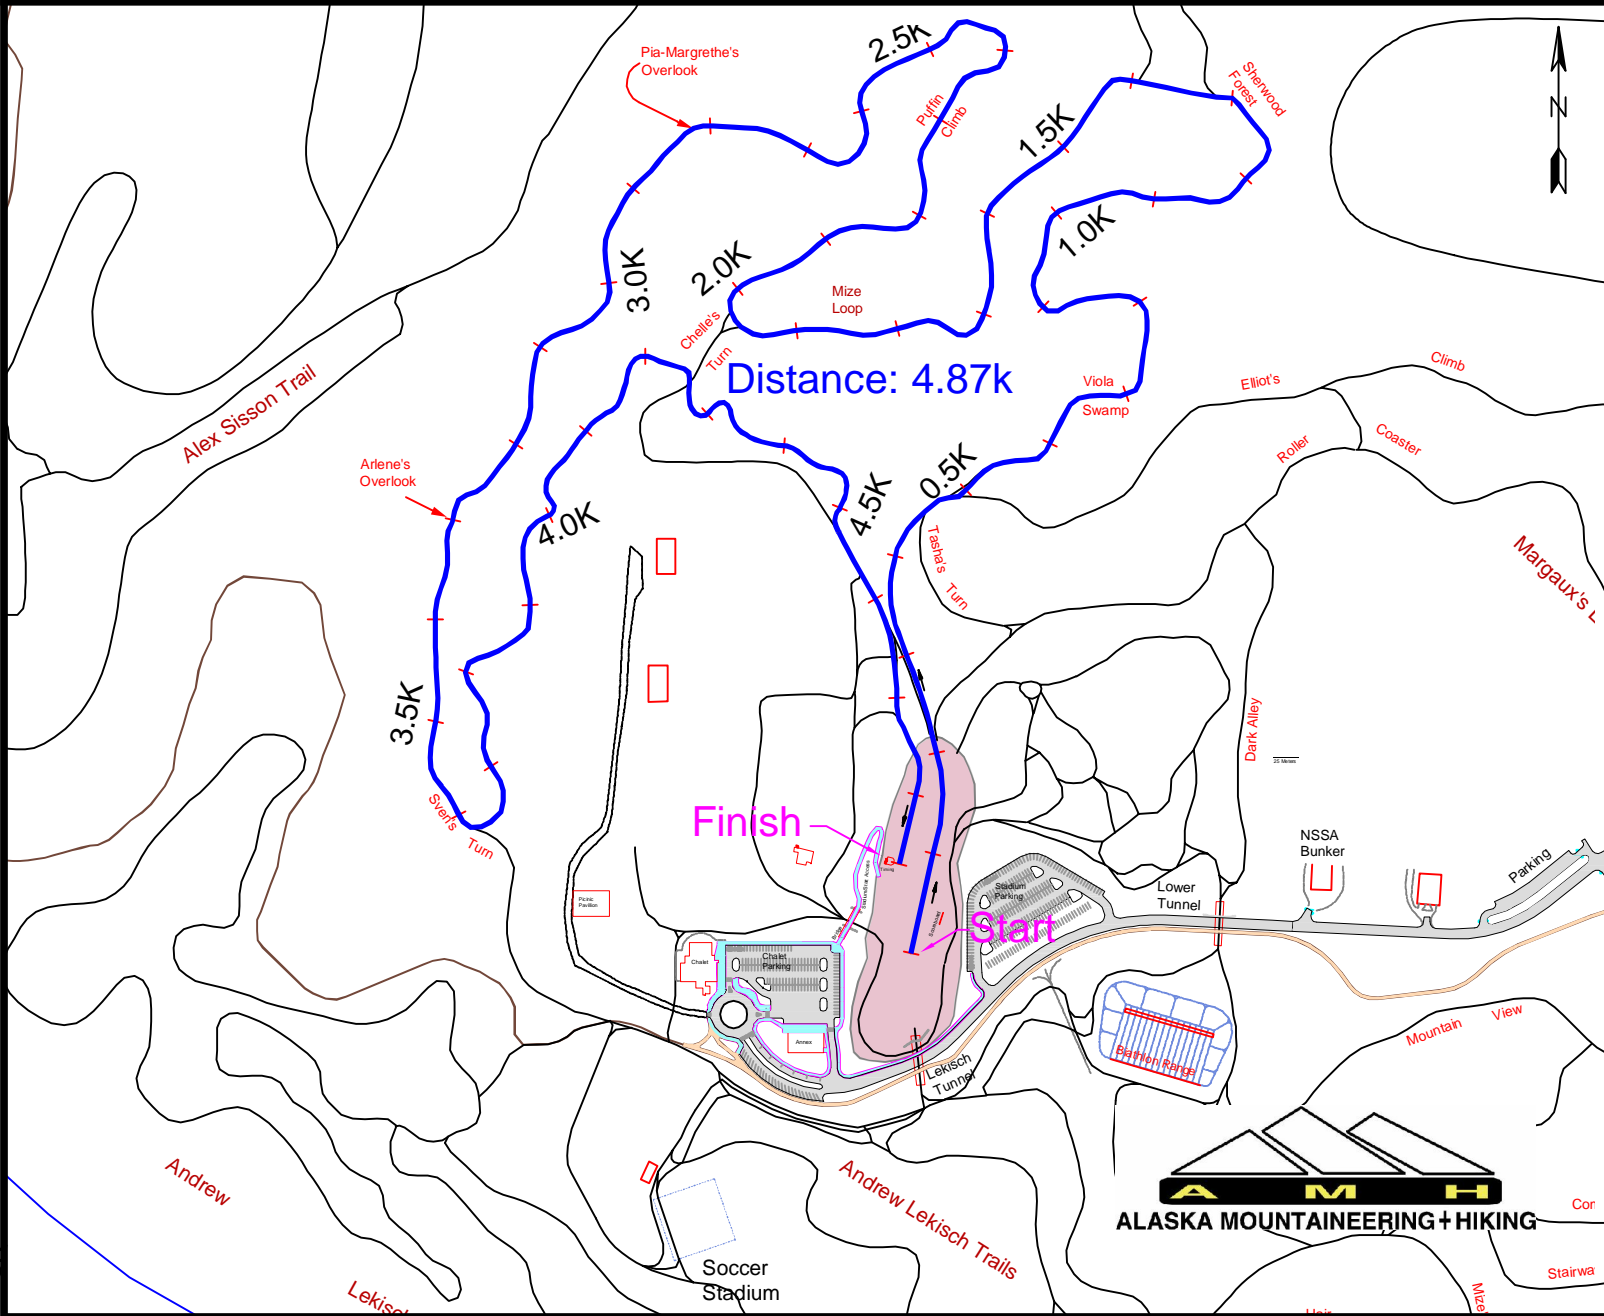

NSAA AMH Anchorage Cup Pia's Classic 5k January 29, 2017

Legend

- Race Course
- Ski Trails
- Stadium Area

Kincaid Park - Anchorage, AK

Mapping provided by: 
ENGINEERING GROUP LLC
(Jan 30, 2009)

U.0K