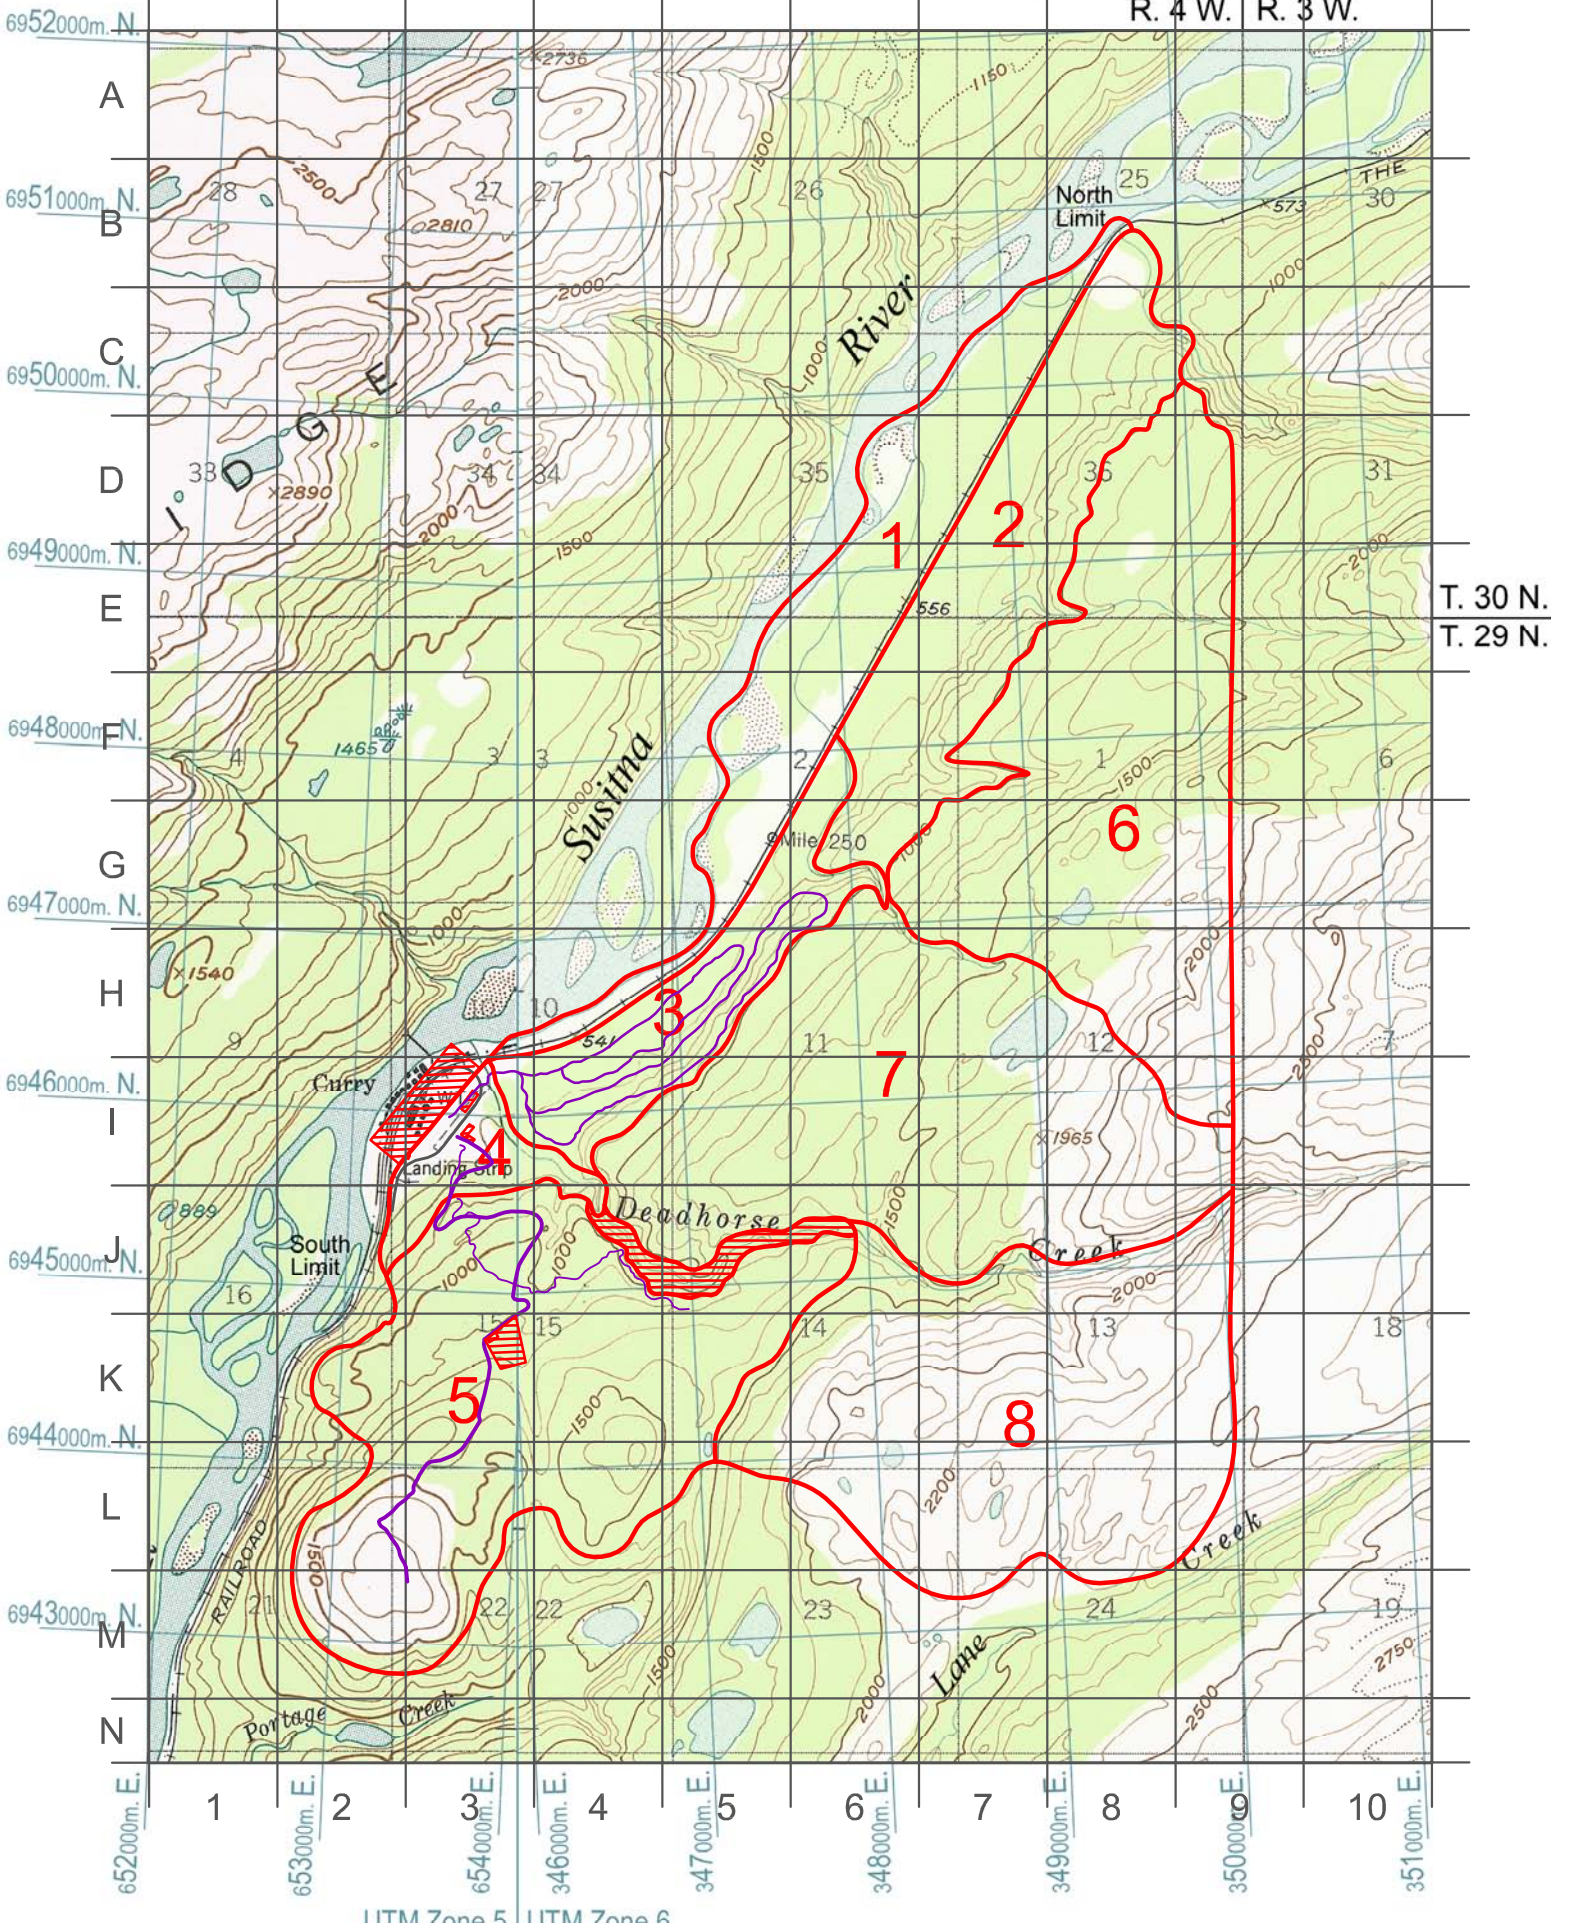

1 1/2 0 1 2 MILES

R. 4 W. R. 3 W.

T. 30 N.
T. 29 N.

Source: USGS 1:63,360 Quads, Talkeetna C-1 & Talkeetna Mountains C-6

1927 North American Datum; UTM Grid Zone 5 & Zone 6 shown in blue