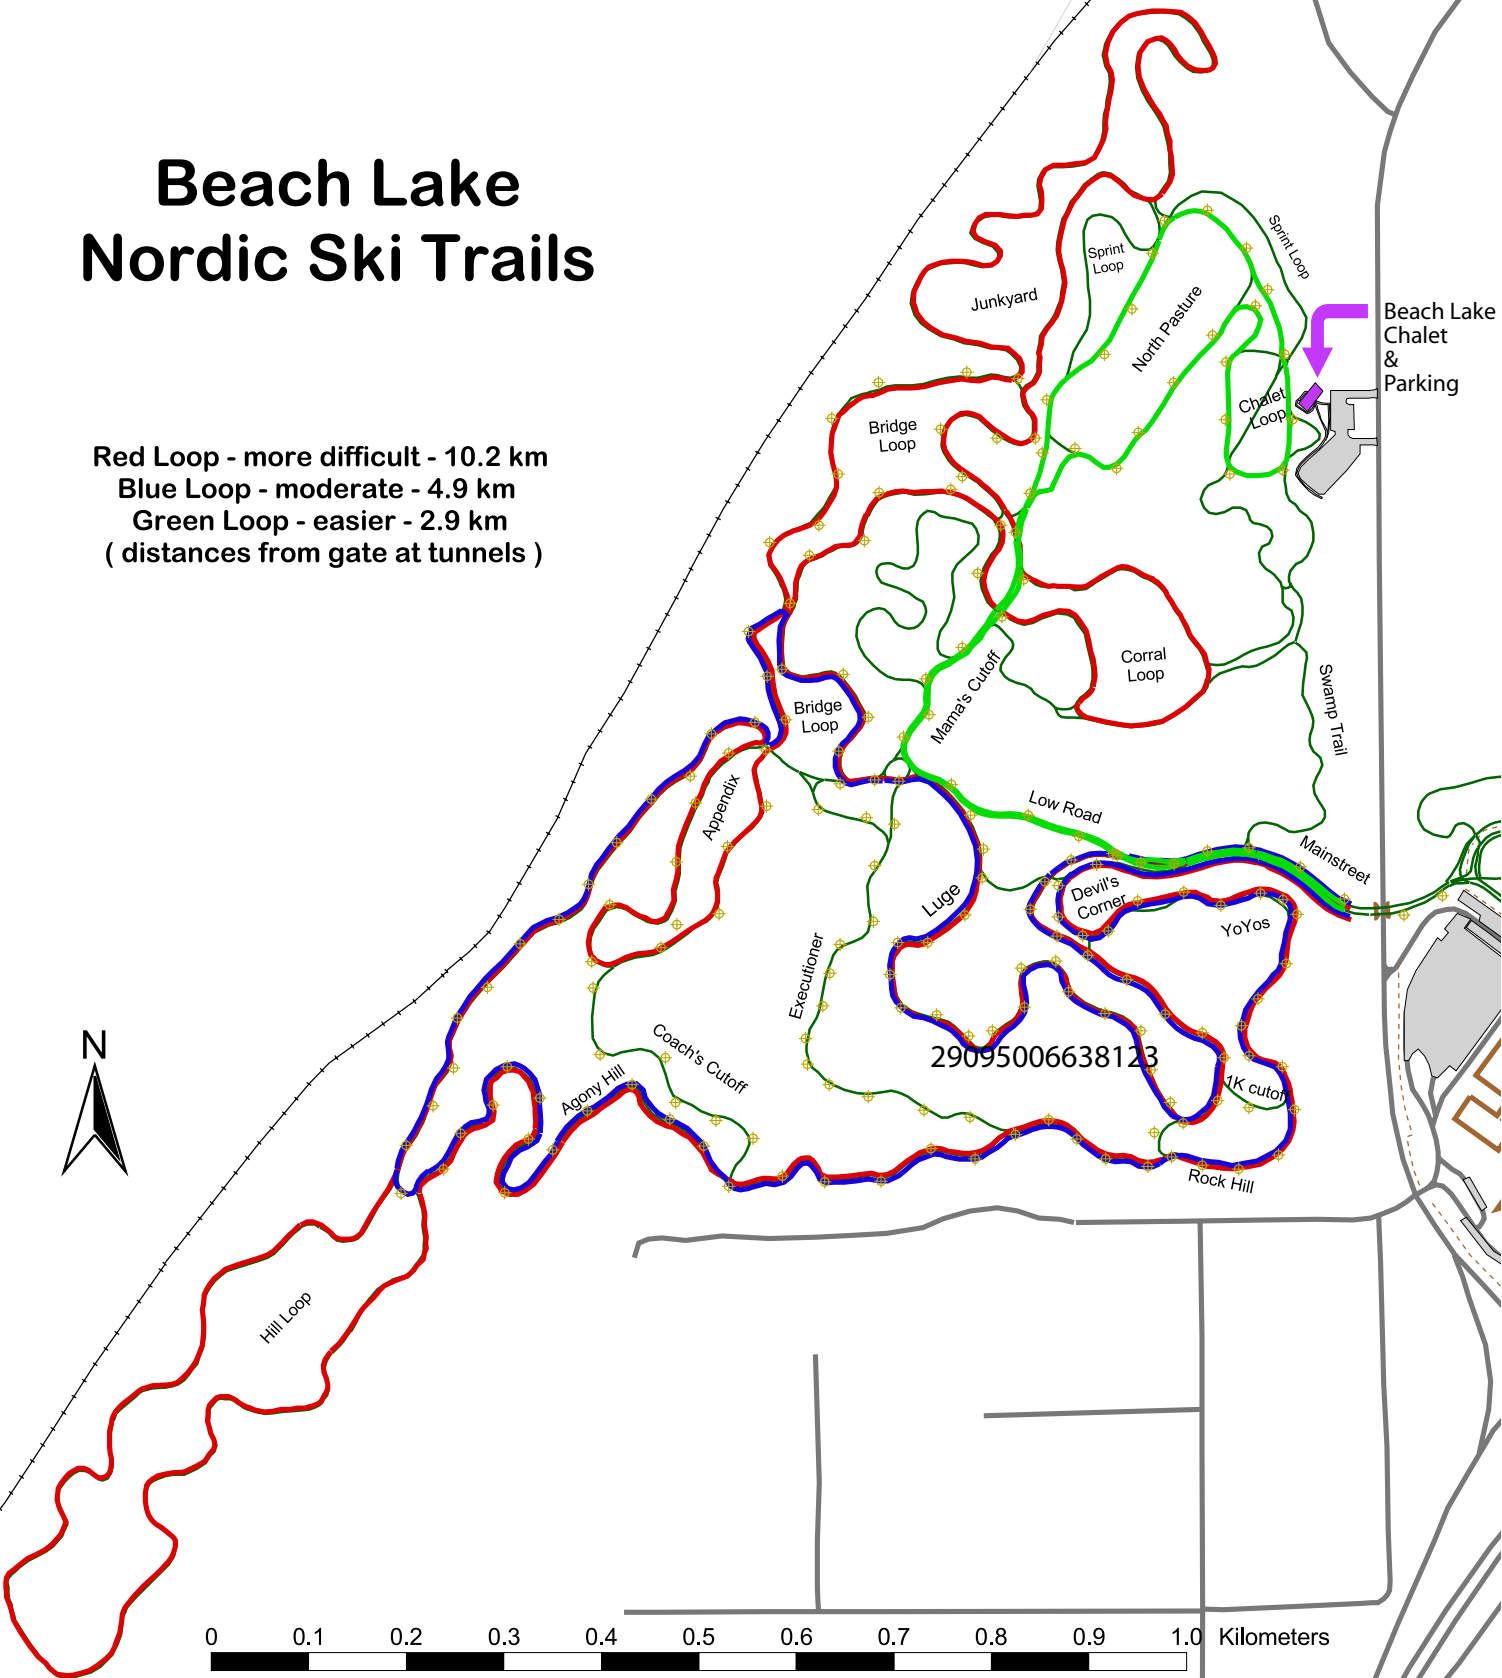

Beach Lake Nordic Ski Trails

Red Loop - more difficult - 10.2 km
Blue Loop - moderate - 4.9 km
Green Loop - easier - 2.9 km
(distances from gate at tunnels)

0 0.1 0.2 0.3 0.4 0.5 0.6 0.7 0.8 0.9 1.0 Kilometers