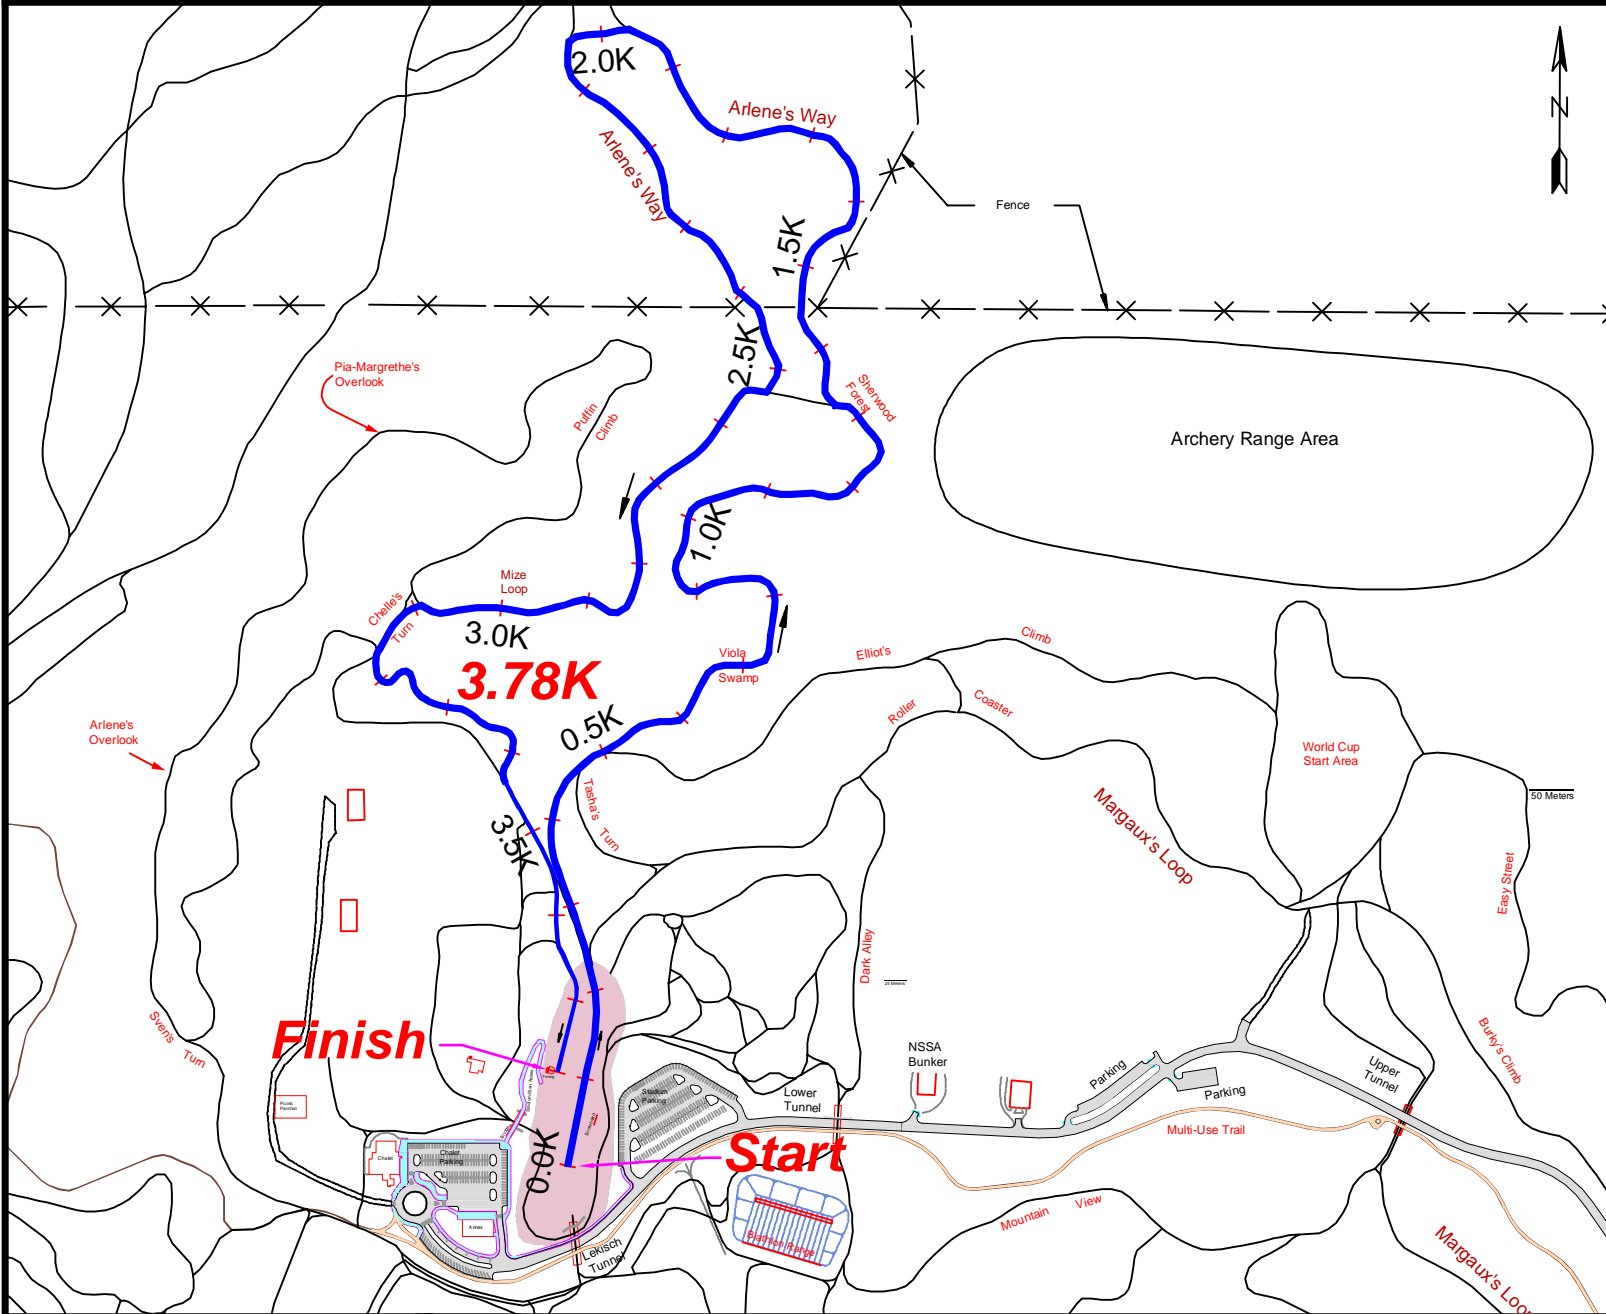

Alaska Ski for Women

February 5, 2017 - Kincaid Park, Anchorage

Legend

- Race Course
- Ski Trails
- Stadium Area

Kincaid Park - Anchorage, AK