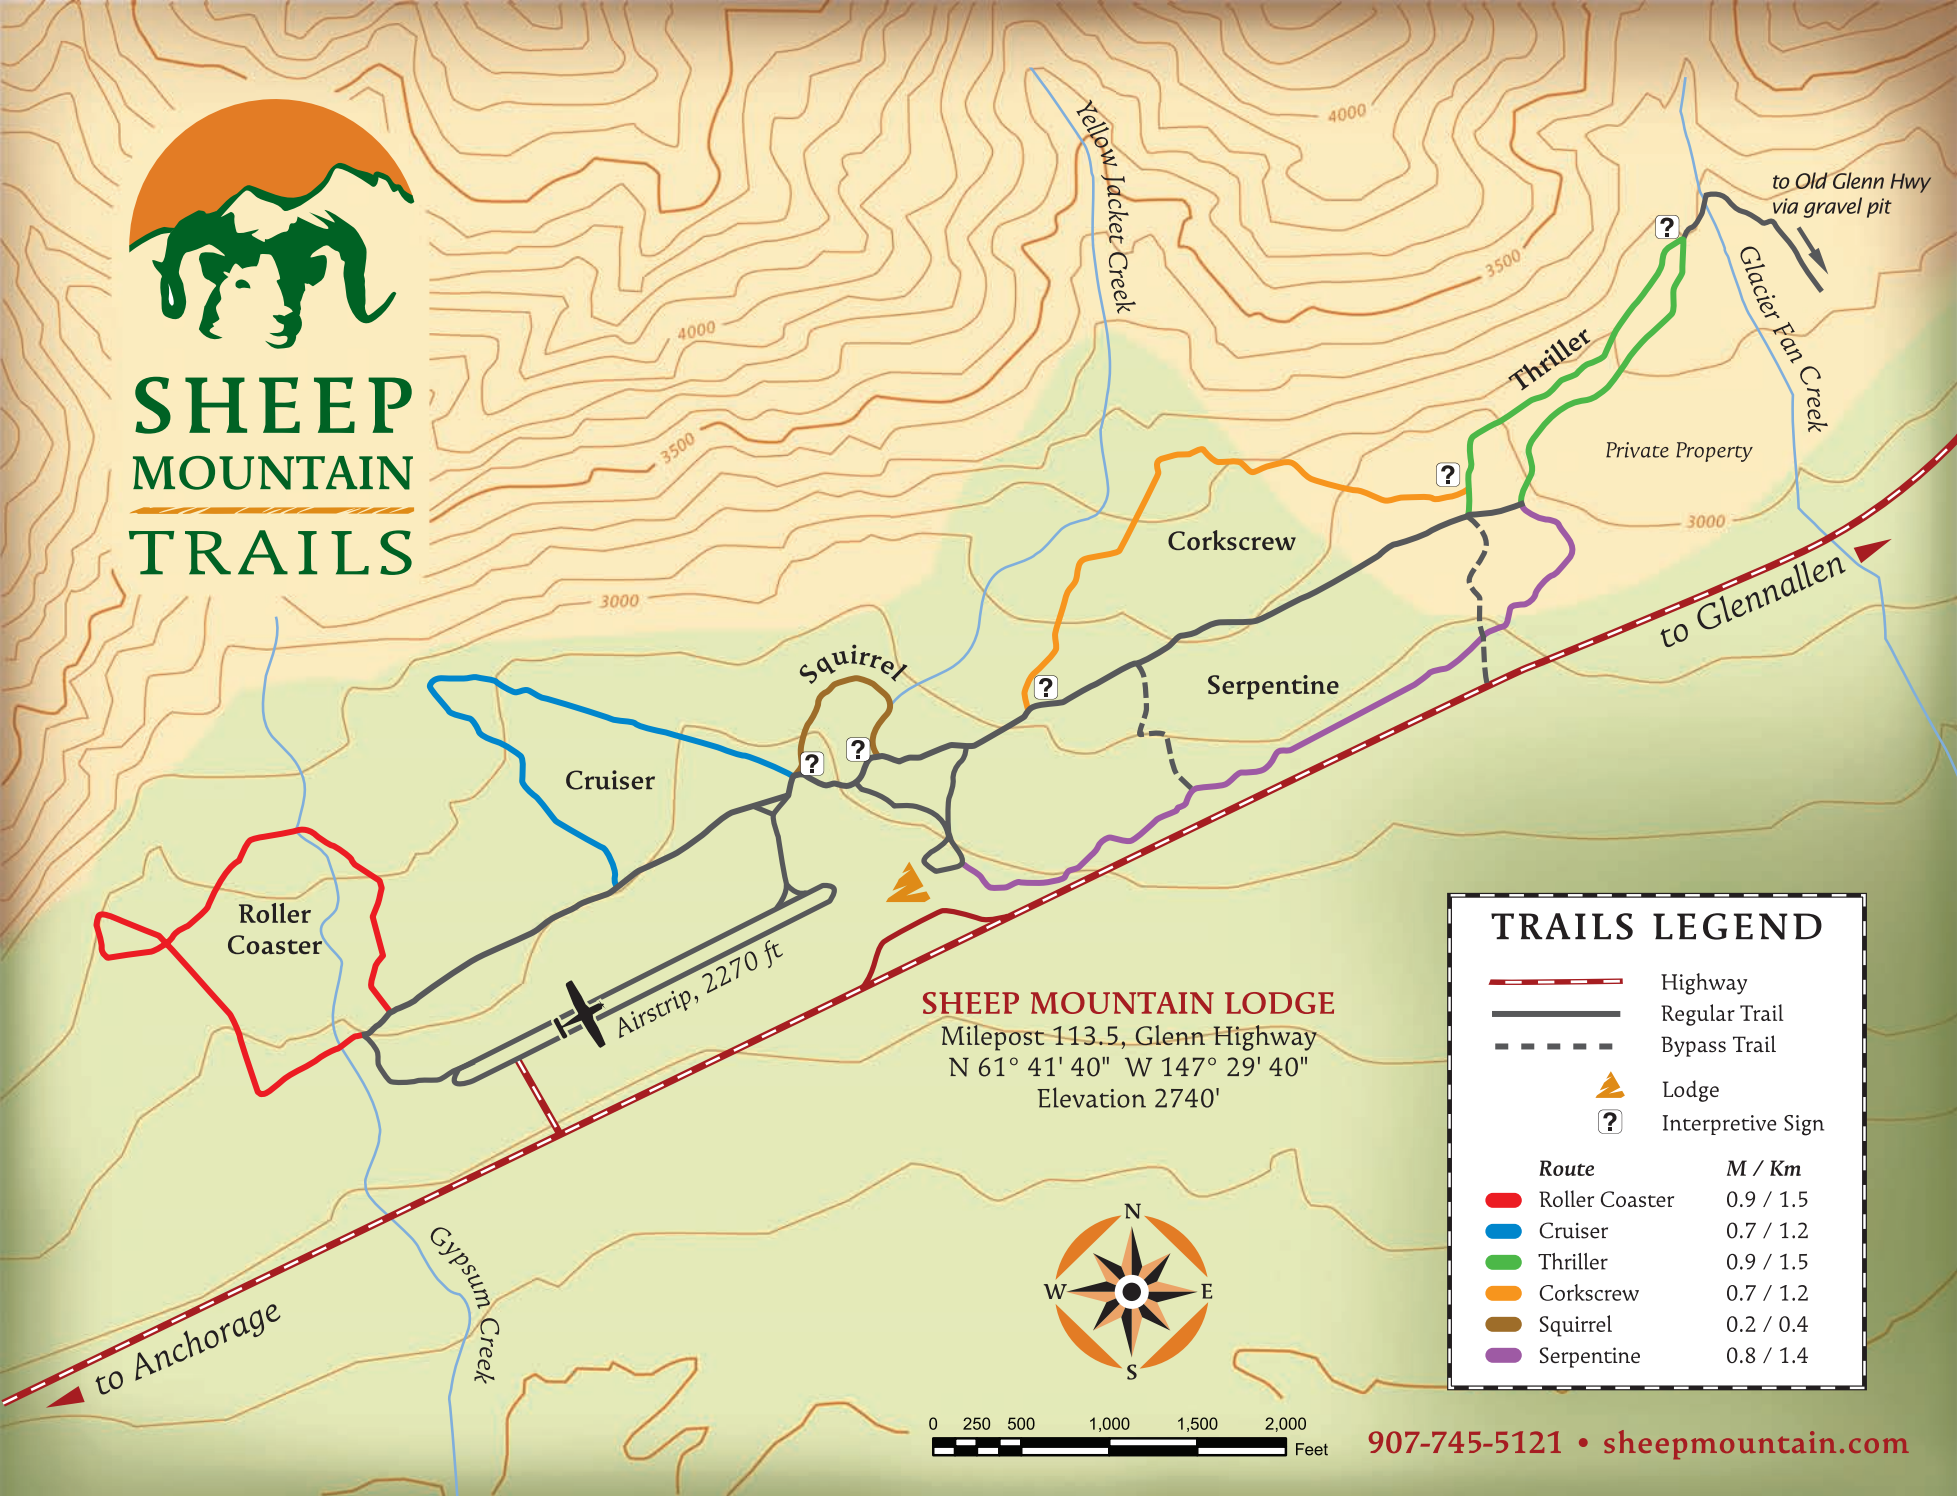

SHEEP MOUNTAIN TRAILS

SHEEP MOUNTAIN LODGE
Milepost 113.5, Glenn Highway
N 61° 41' 40" W 147° 29' 40"
Elevation 2740'

TRAILS LEGEND

- Highway
- Regular Trail
- Bypass Trail
- Lodge
- Interpretive Sign

Route	M / Km
Roller Coaster	0.9 / 1.5
Cruiser	0.7 / 1.2
Thriller	0.9 / 1.5
Corkscrew	0.7 / 1.2
Squirrel	0.2 / 0.4
Serpentine	0.8 / 1.4