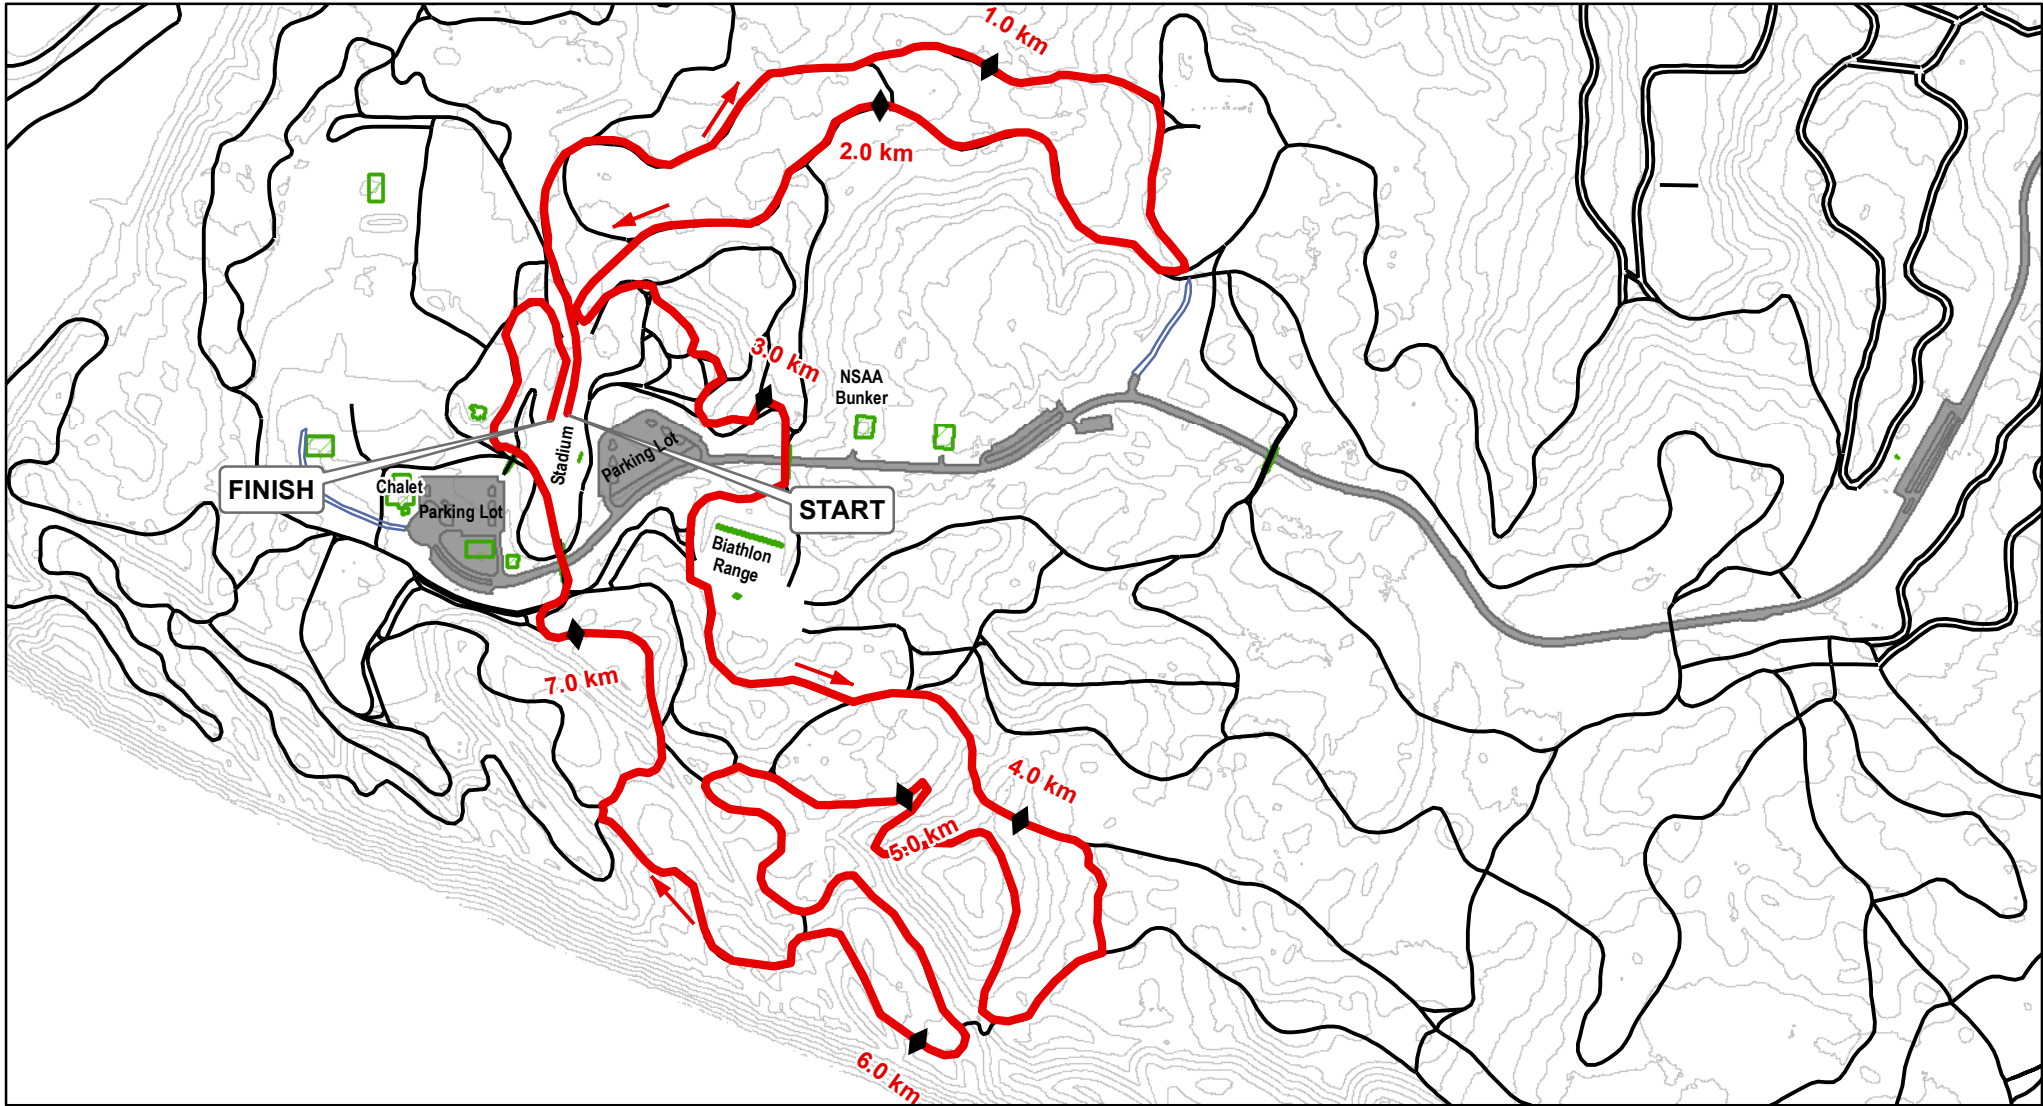

2018 7.5km Hairpin Course

January 3rd & 7th - Kincaid Park - Anchorage, AK

7.5km Profile

Legend

- Hairpin Course
- Road - Gravel
- Major Ski Trails
- Contours (5m)
- Road - Paved
- Structures

Technical Data

Actual Distance: 7.713 km
 HD: 49
 MC: 53
 TC: 263