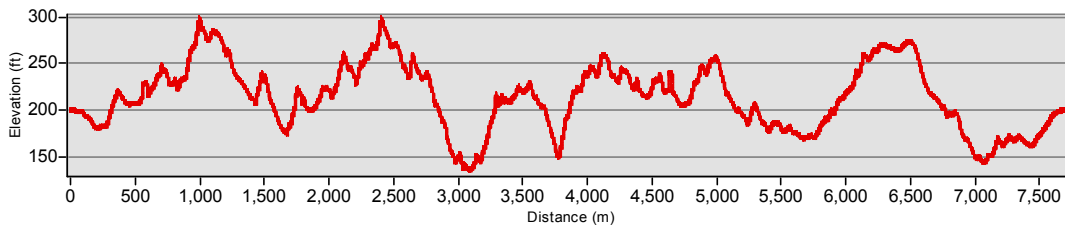

2018 7.5km Hairpin Course

January 3rd & 7th - Kincaid Park - Anchorage, AK

7.5km Profile

Legend

- Hairpin Course
- Road - Gravel
- Major Ski Trails
- Contours (5m)
- Road - Paved
- Structures

Technical Data

Actual Distance: 7.713 km
 HD: 49
 MC: 53
 TC: 263