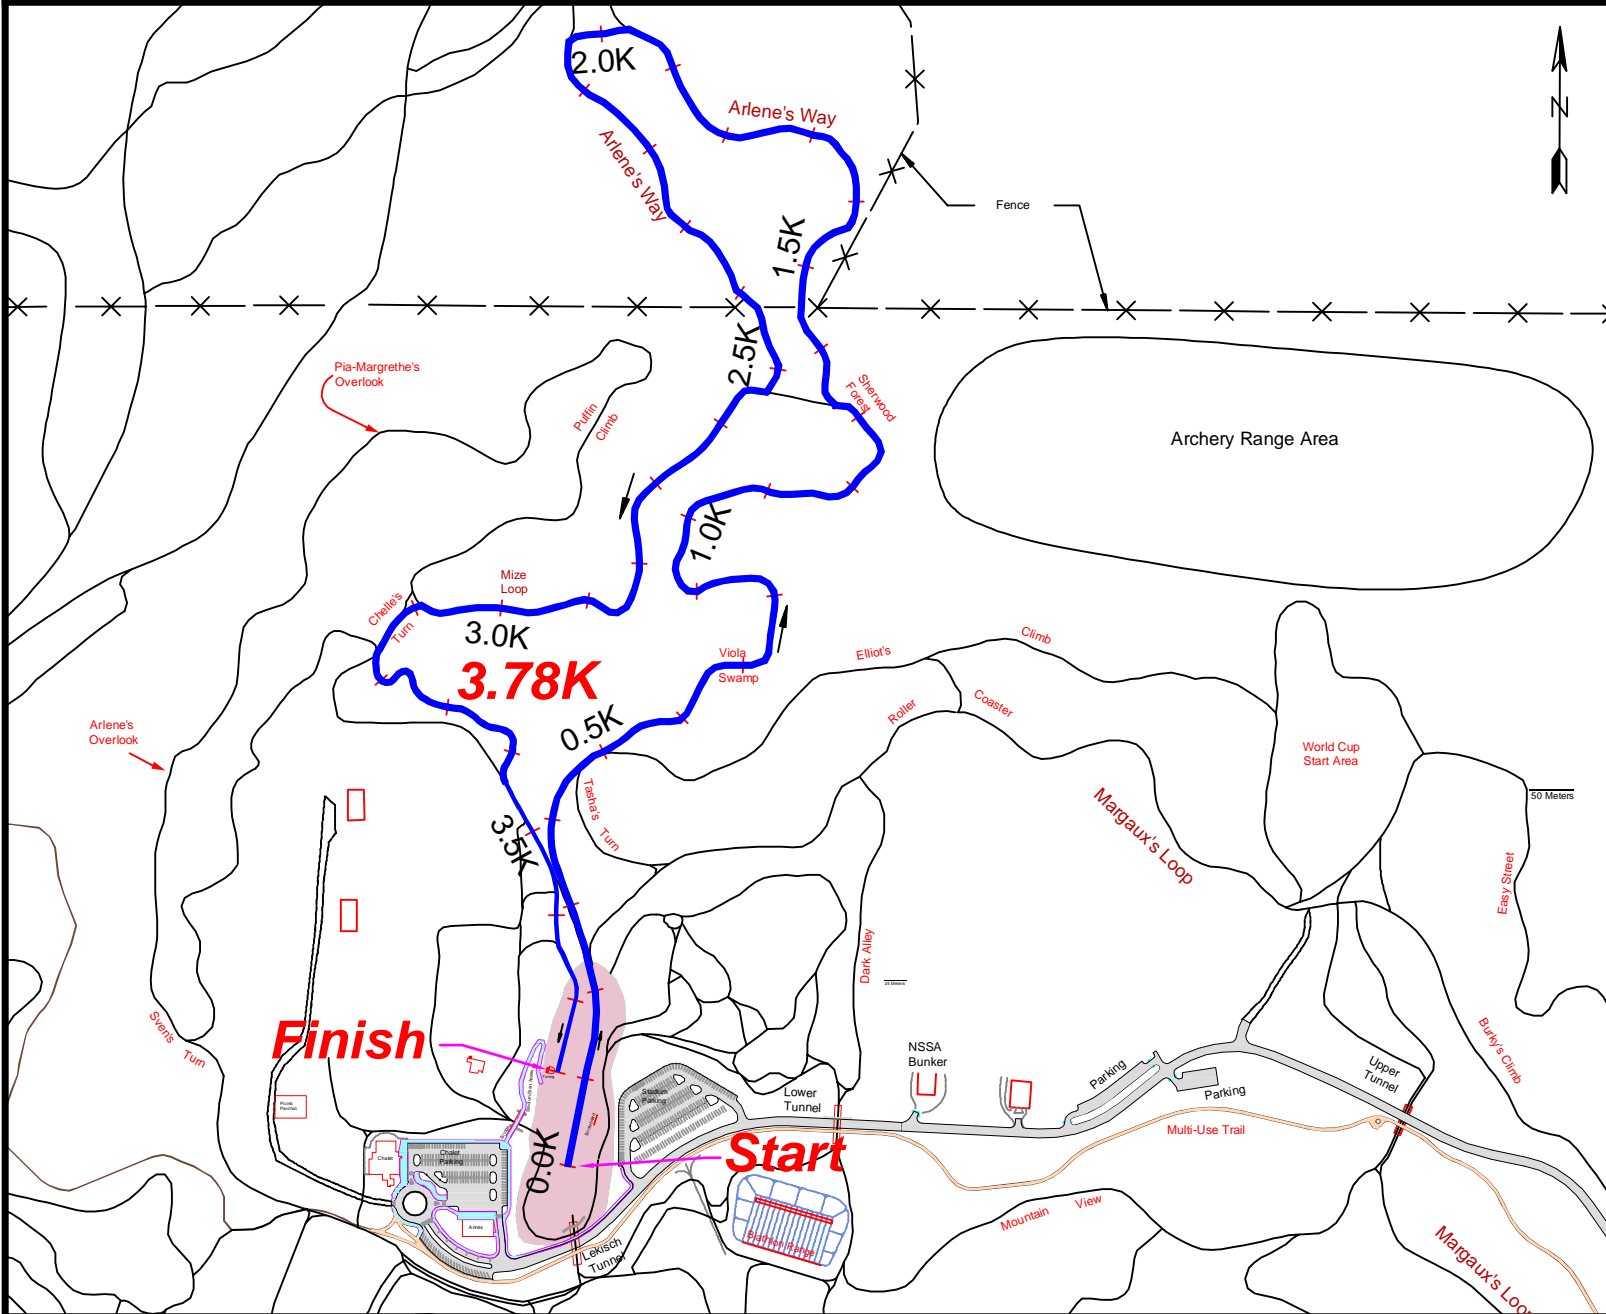

Alaska Ski for Women

February 4, 2018 - Kincaid Park, Anchorage

Legend

- Race Course
- Ski Trails
- Stadium Area

Kincaid Park - Anchorage, AK