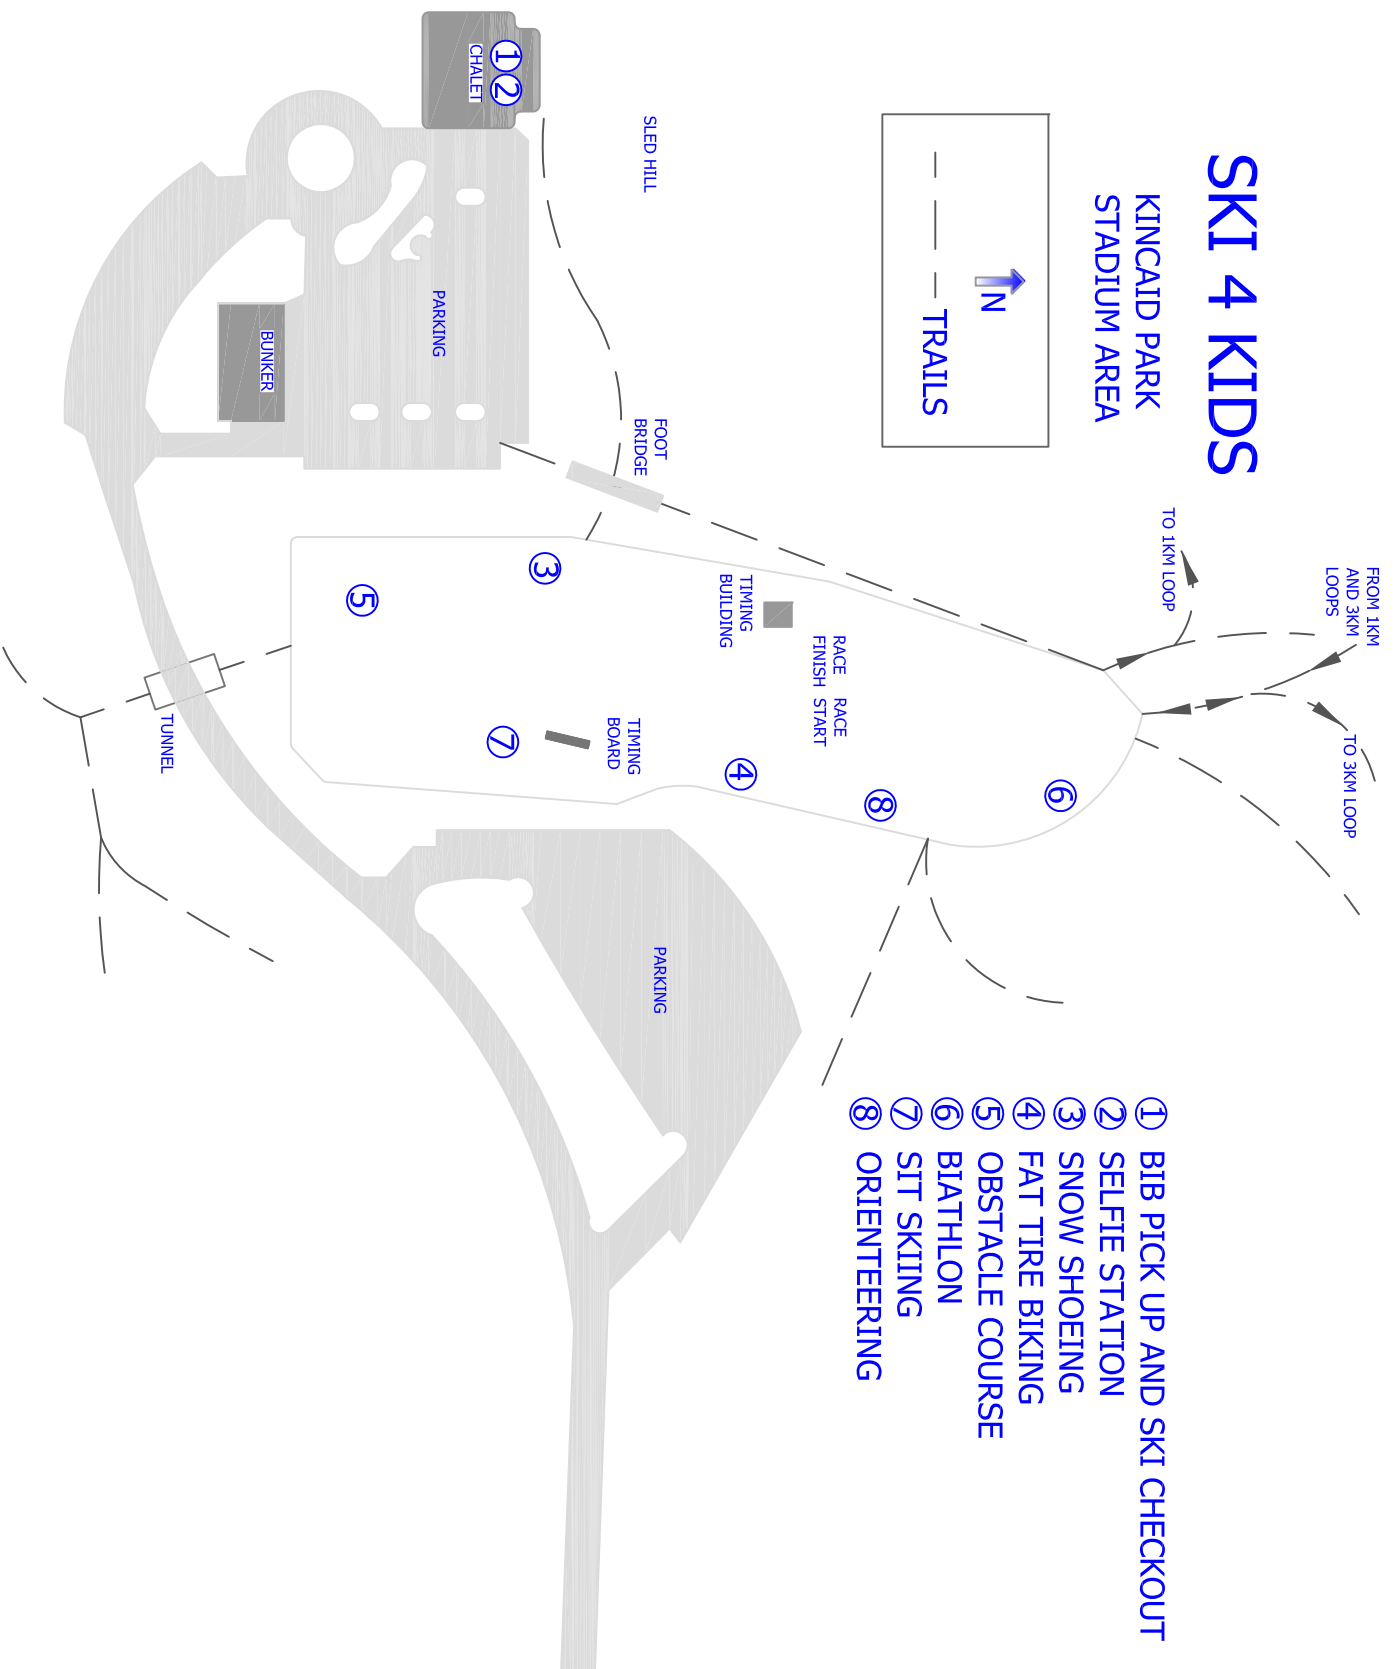

SKI 4 KIDS

KINCAID PARK
STADIUM AREA

- ① BIB PICK UP AND SKI CHECKOUT
- ② SELFIE STATION
- ③ SNOW SHOEMING
- ④ FAT TIRE BIKING
- ⑤ OBSTACLE COURSE
- ⑥ BIATHLON
- ⑦ SIT SKIING
- ⑧ ORIENTEERING