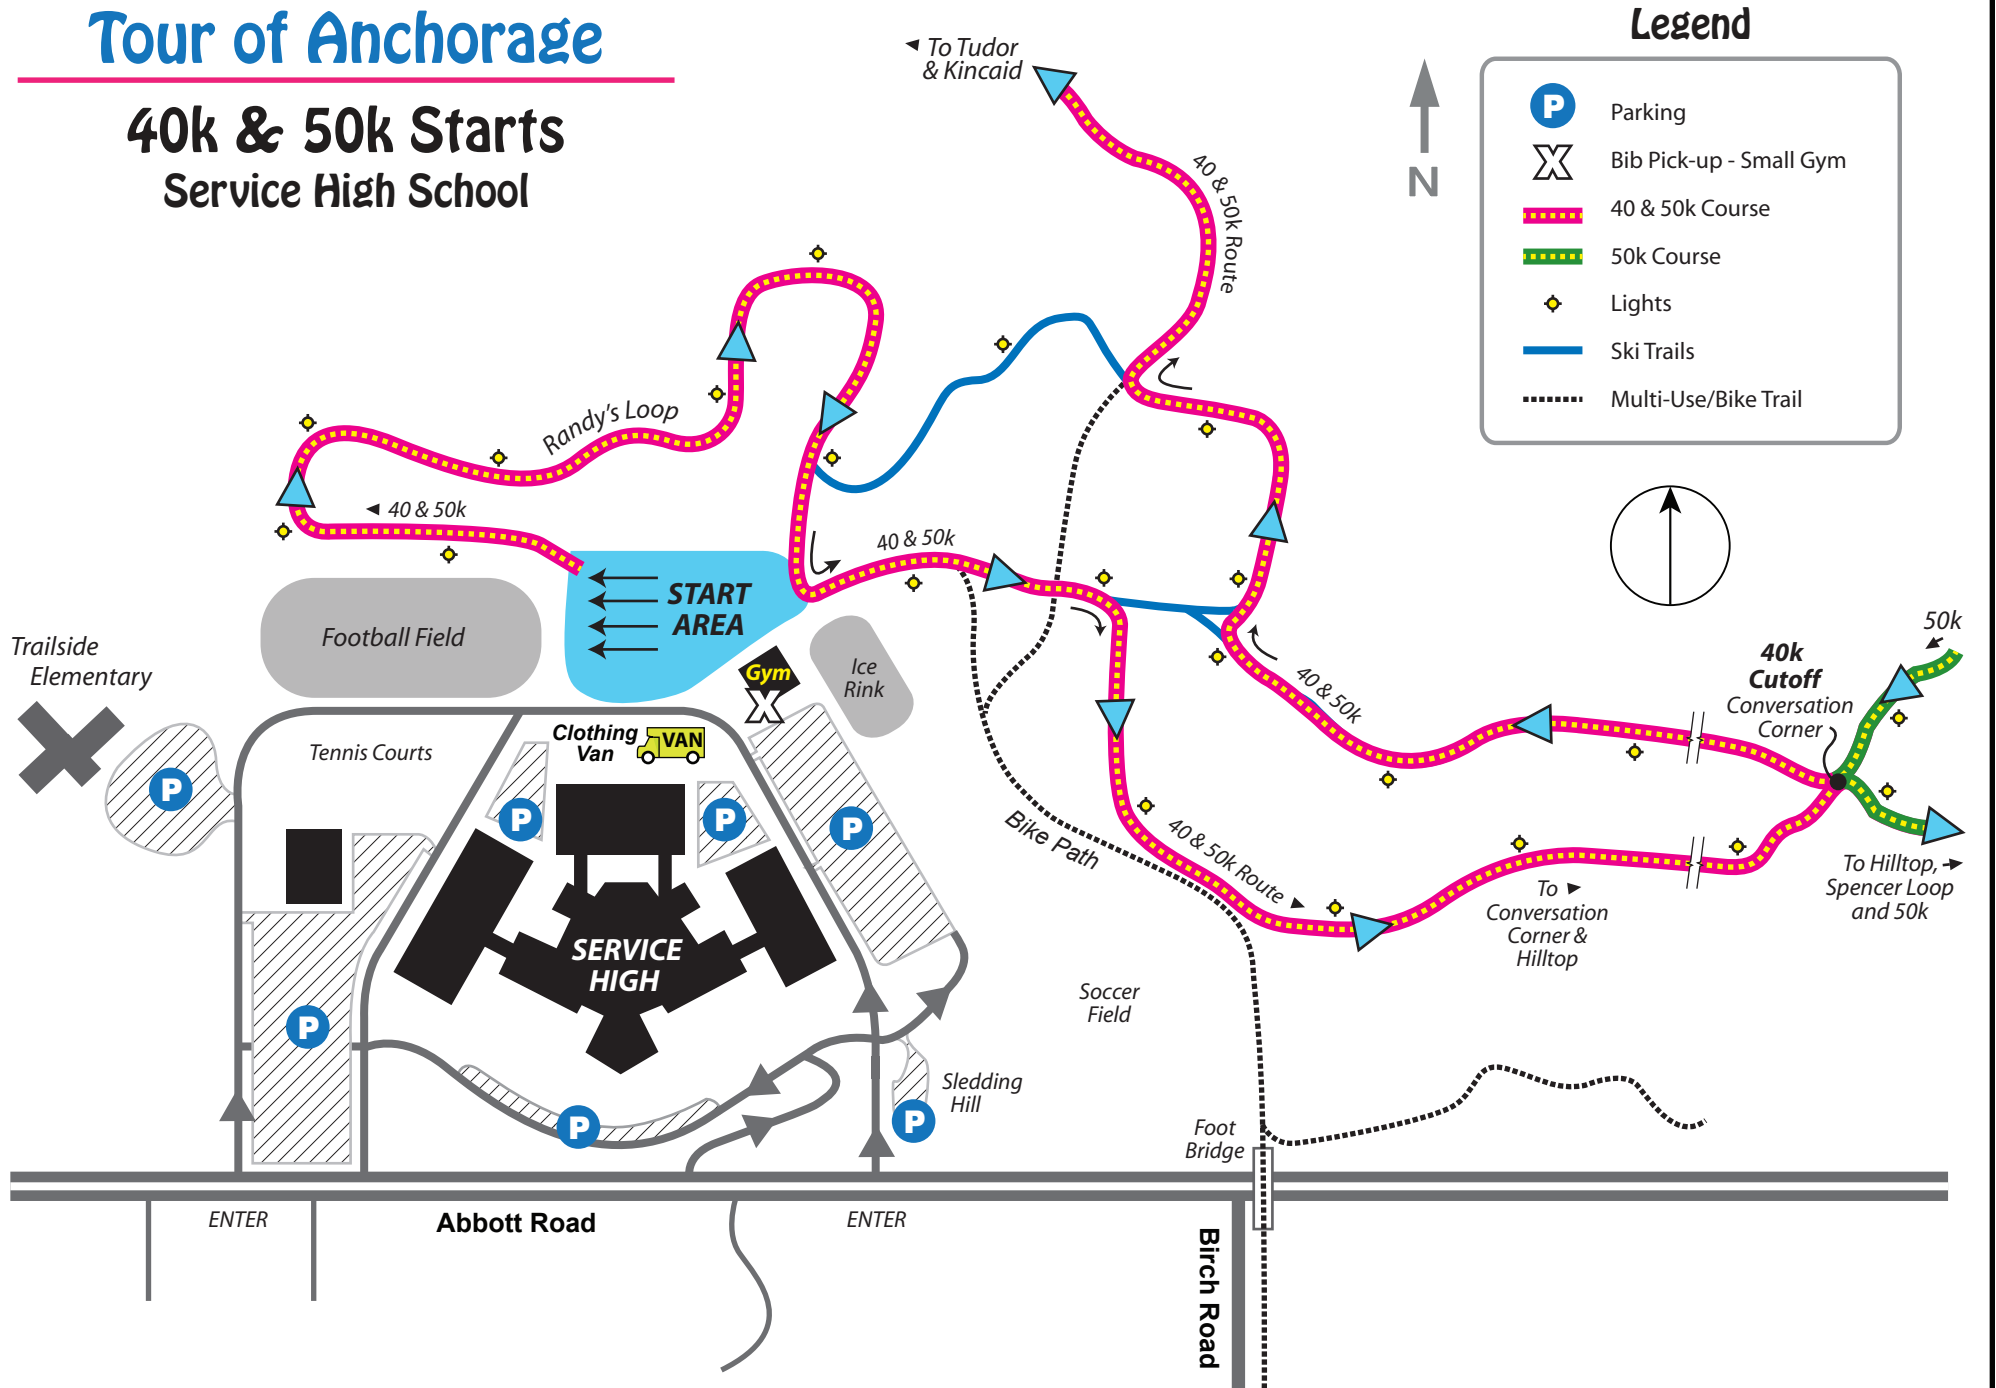

Tour of Anchorage

40k & 50k Starts Service High School

Legend

- P** Parking
- X** Bib Pick-up - Small Gym
- 40 & 50k Course** (Pink dotted line)
- 50k Course** (Green dotted line)
- ♦** Lights
- Ski Trails** (Blue line)
- Multi-Use/Bike Trail** (Dotted line)