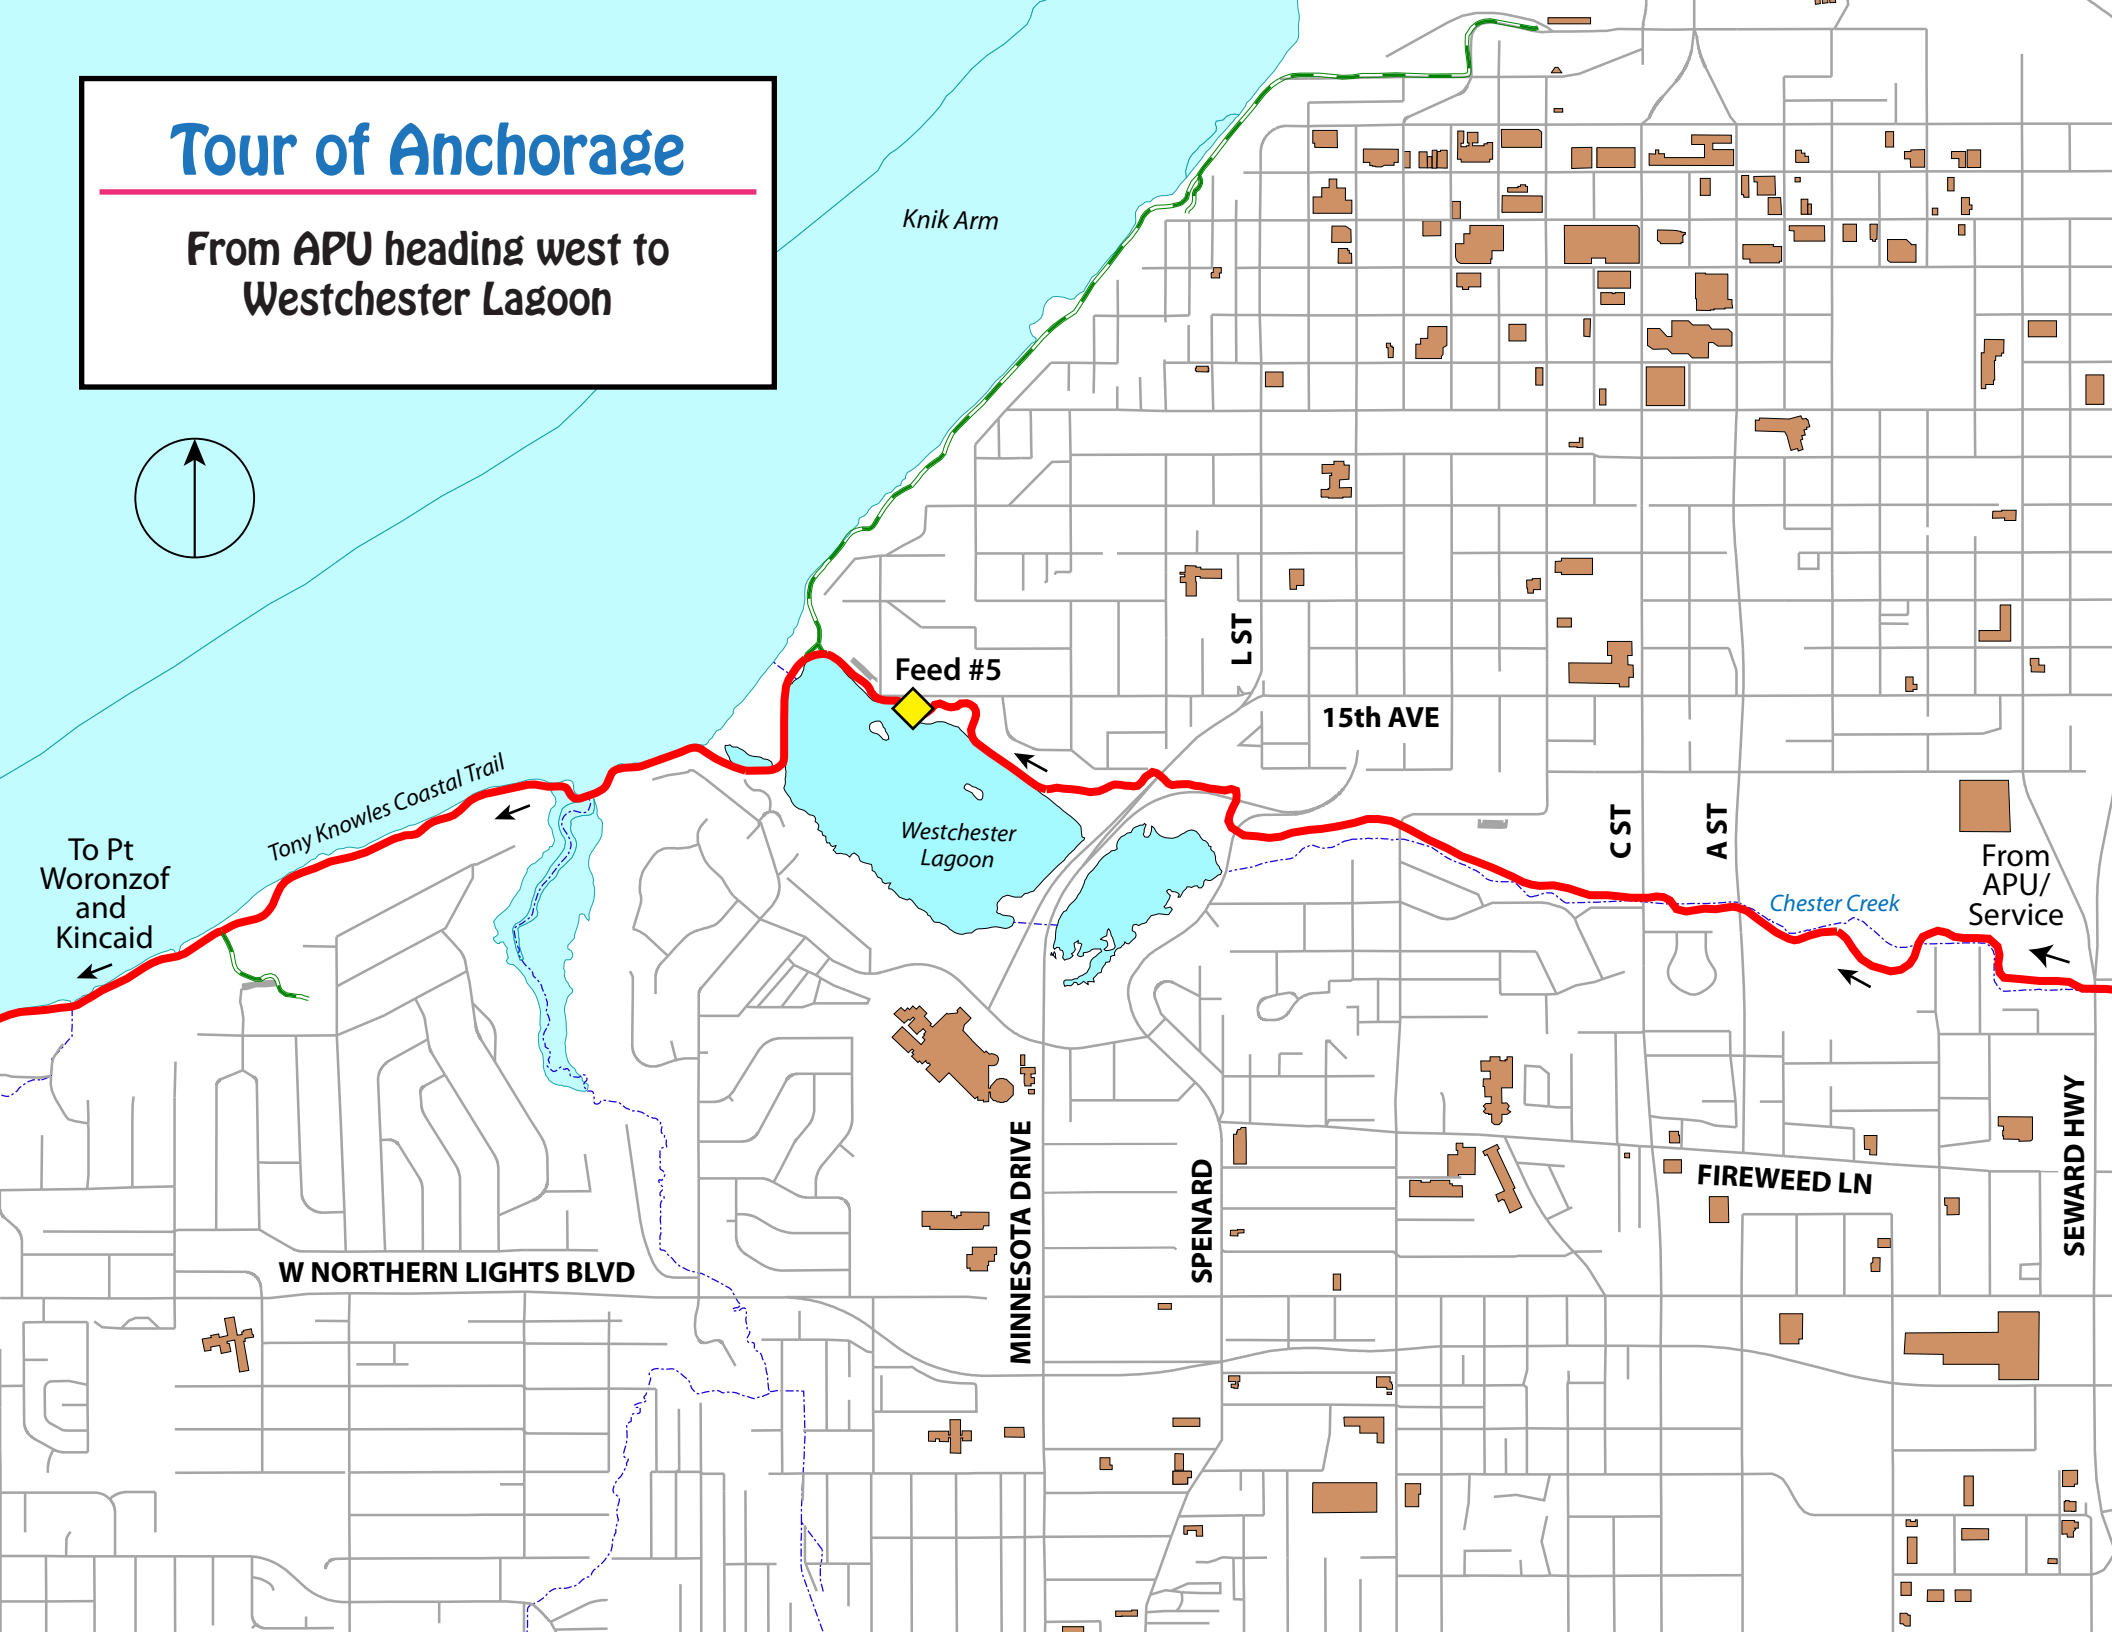

# Tour of Anchorage

From APU heading west to  
Westchester Lagoon

Knik Arm

Feed #5

L ST

15th AVE

C ST

A ST

From APU/  
Service

Chester Creek

To Pt  
Woronzof  
and  
Kincaid

Tony Knowles Coastal Trail

Westchester  
Lagoon

W NORTHERN LIGHTS BLVD

MINNESOTA DRIVE

SPENARD

FIREWEED LN

SEWARD HWY