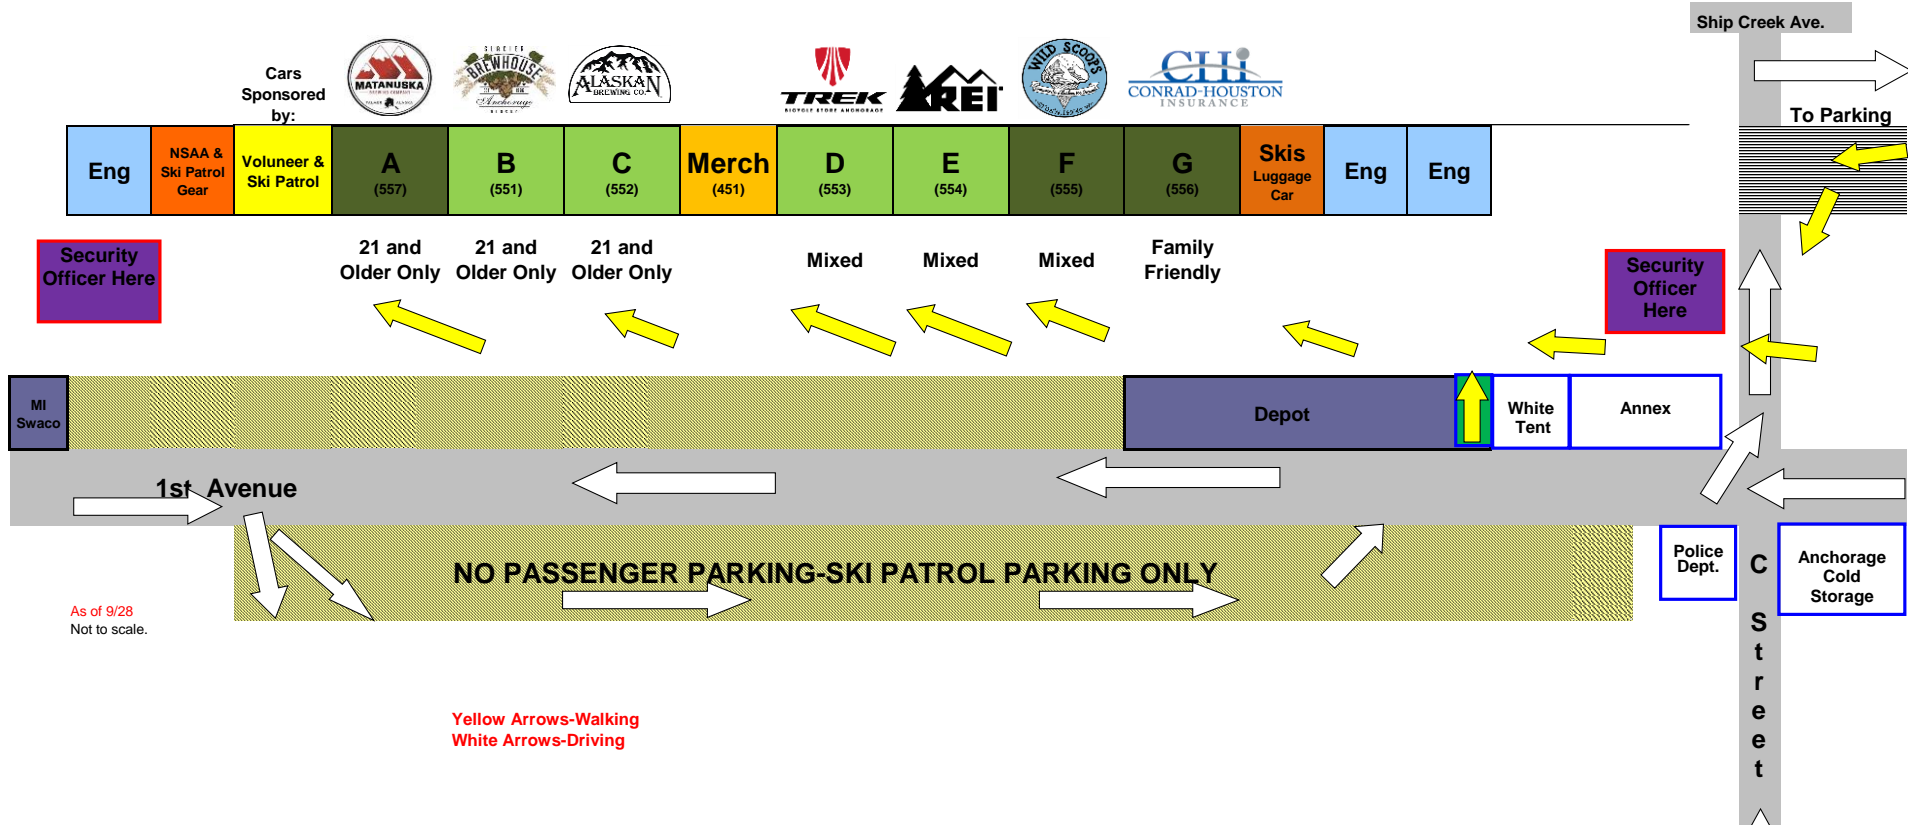

SKI TRAIN 2018

ARR N

As of 9/28
Not to scale.

Yellow Arrows-Walking
White Arrows-Driving