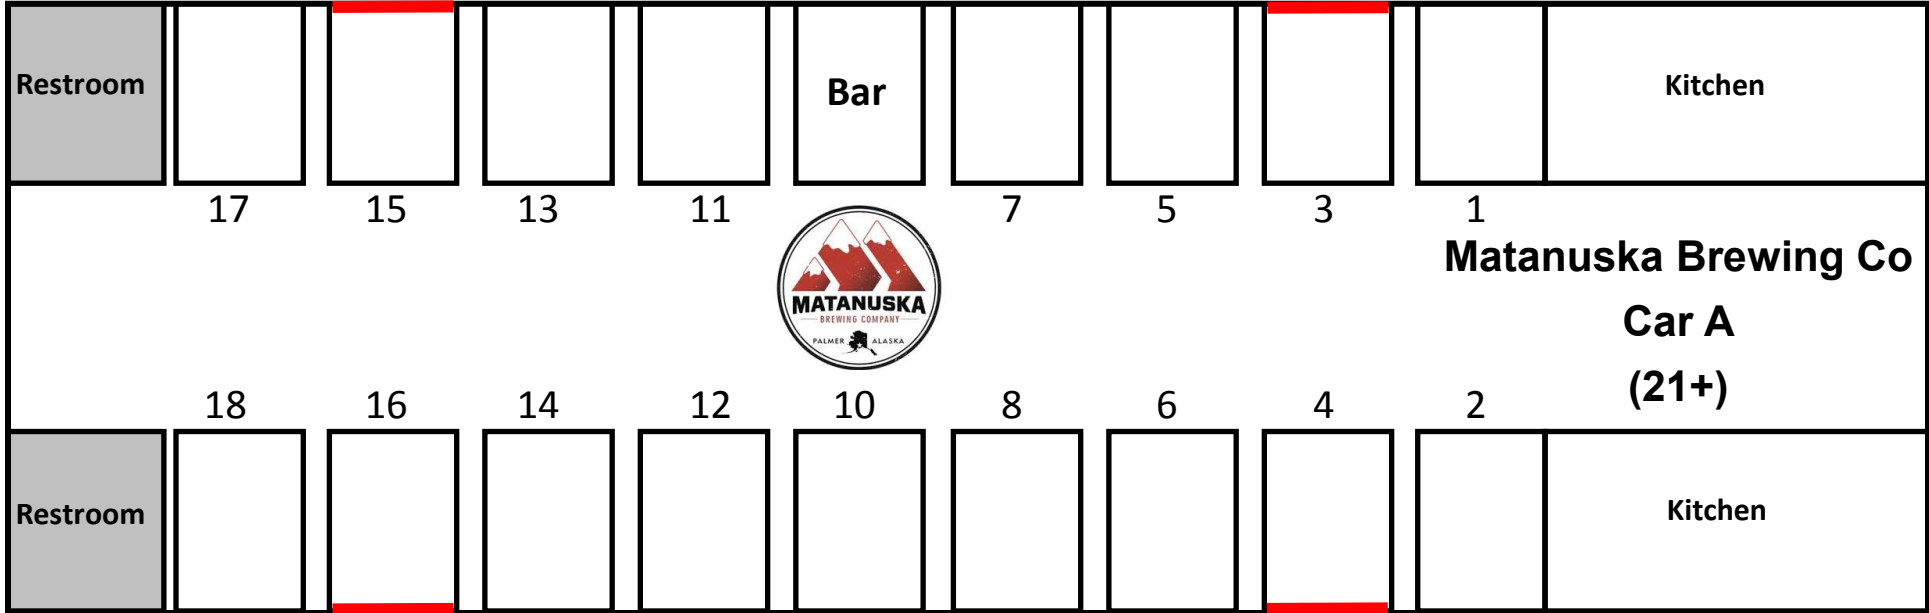

Vestibule

Emergency exit windows marked in red.

Thank you to our Car A Sponsor!

Electrical Outlets under every seat

Vestibule

Emergency exit windows marked in red.

 Electrical Outlet Locations

Thank you to our Car B Sponsor!

Vestibule

Emergency exit windows marked in red.

 Electrical Outlet Locations

Thank you to our Car C Sponsor!

Vestibule

Emergency exit windows marked in red.

 Electrical Outlet Locations

Thank you to our Car D Sponsor!