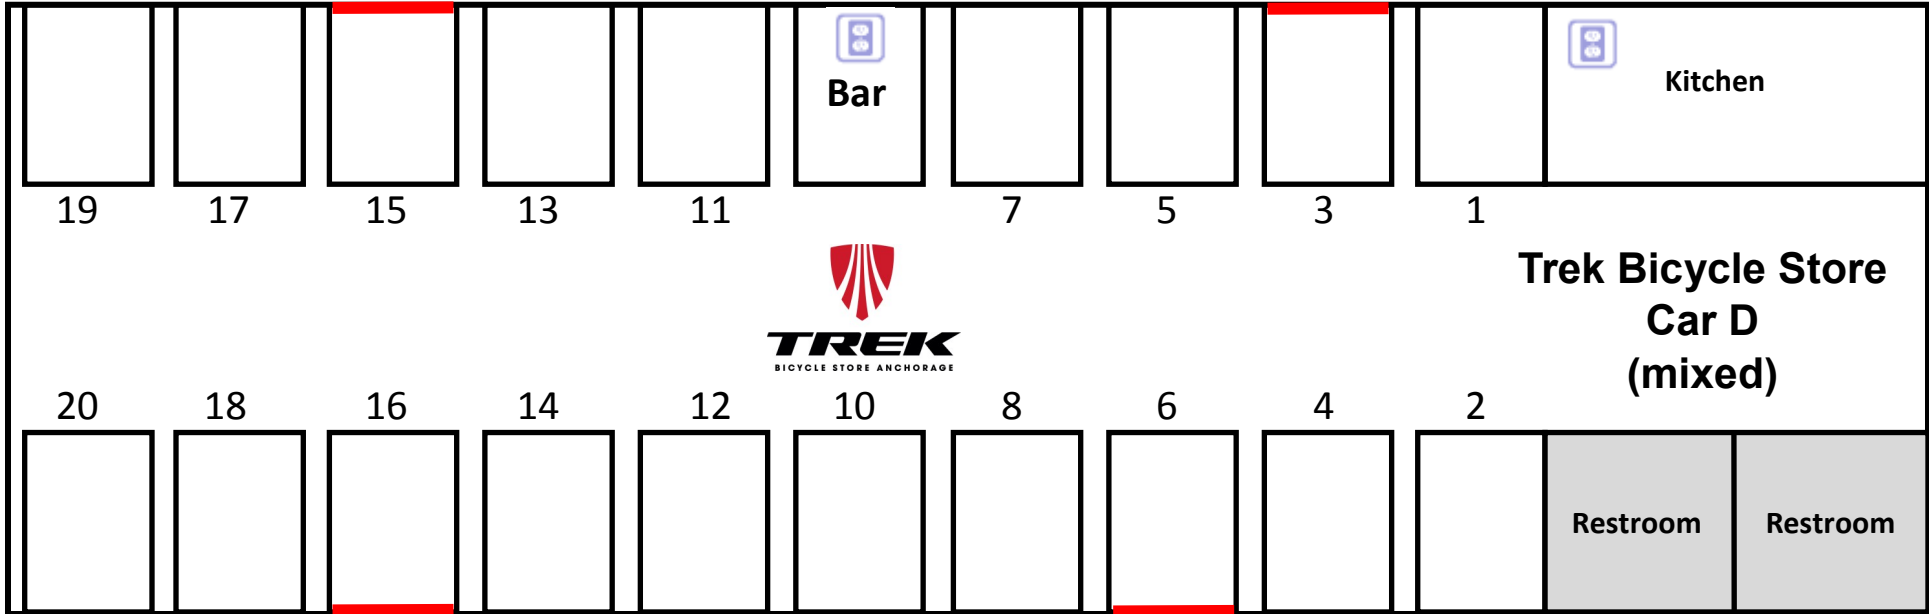

Vestibule

Emergency exit windows marked in red.

Thank you to our Car A Sponsor!

Electrical Outlets under every seat

Vestibule

Emergency exit windows marked in red.

 Electrical Outlet Locations

Thank you to our Car B Sponsor!

Vestibule

Emergency exit windows marked in red.

 Electrical Outlet Locations

Thank you to our Car C Sponsor!

Vestibule

Emergency exit windows marked in red.

 Electrical Outlet Locations

Thank you to our Car D Sponsor!