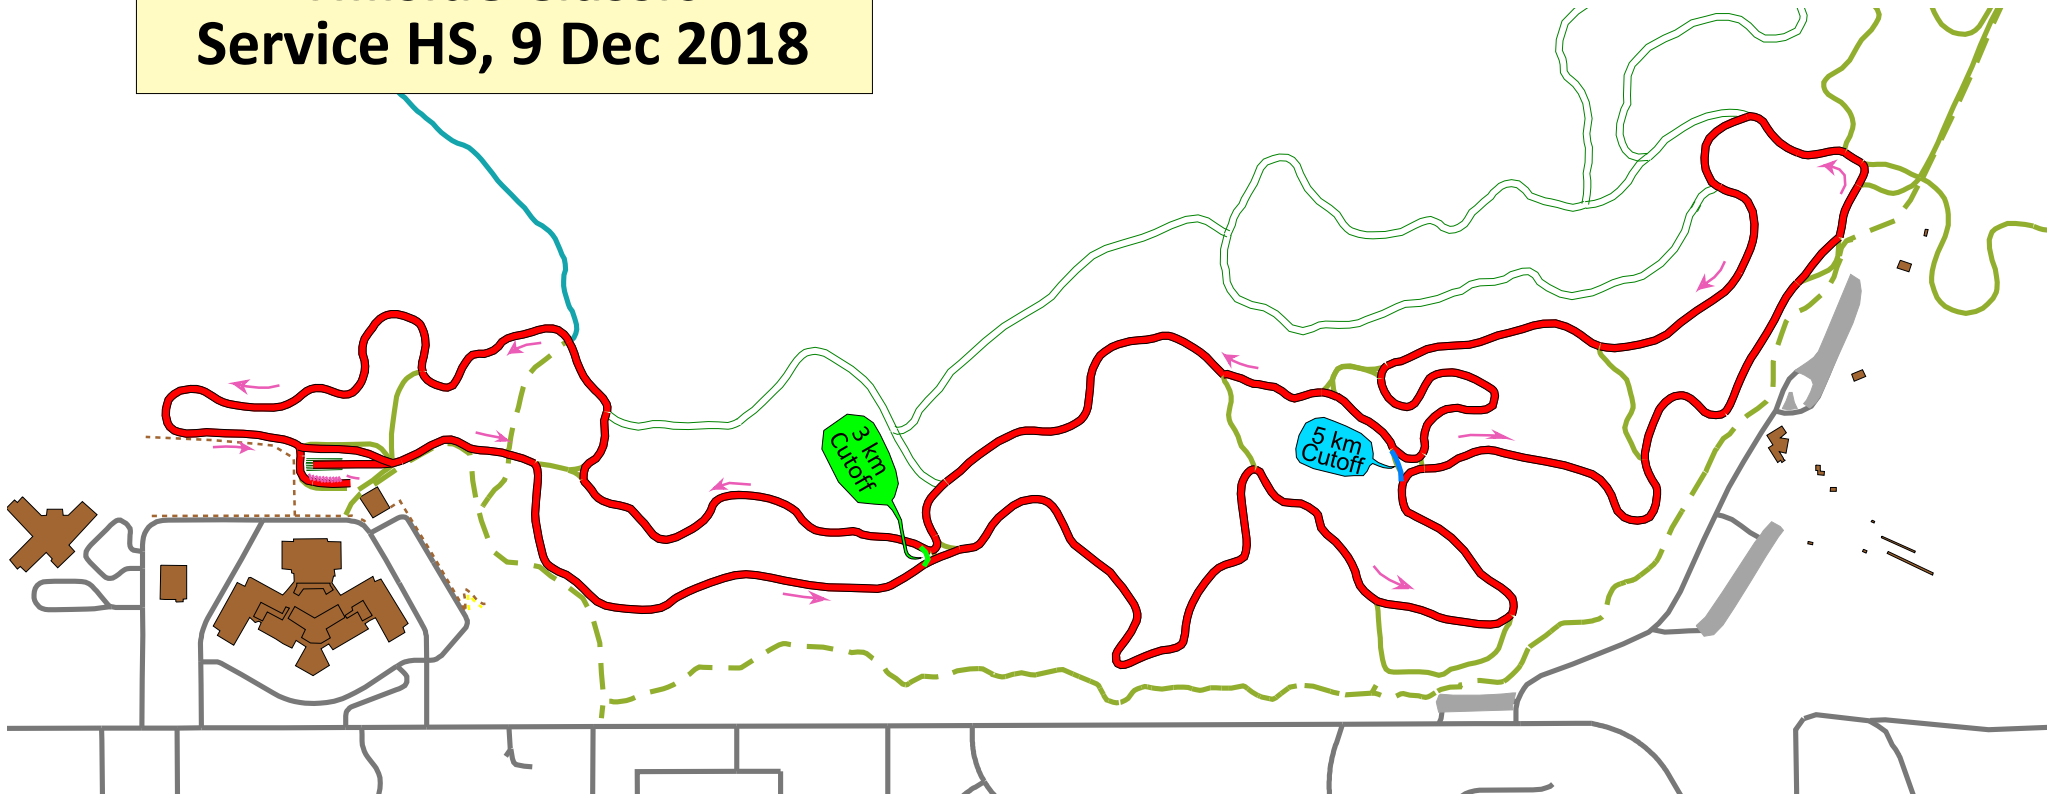

**AMH Anchorage Cup #1  
Hillside Classic  
Service HS, 9 Dec 2018**

15 km - 2 loops red course  
7.5 km - 1 loop red course  
5 km - BLUE cutoff  
3 km - GREEN cutoff