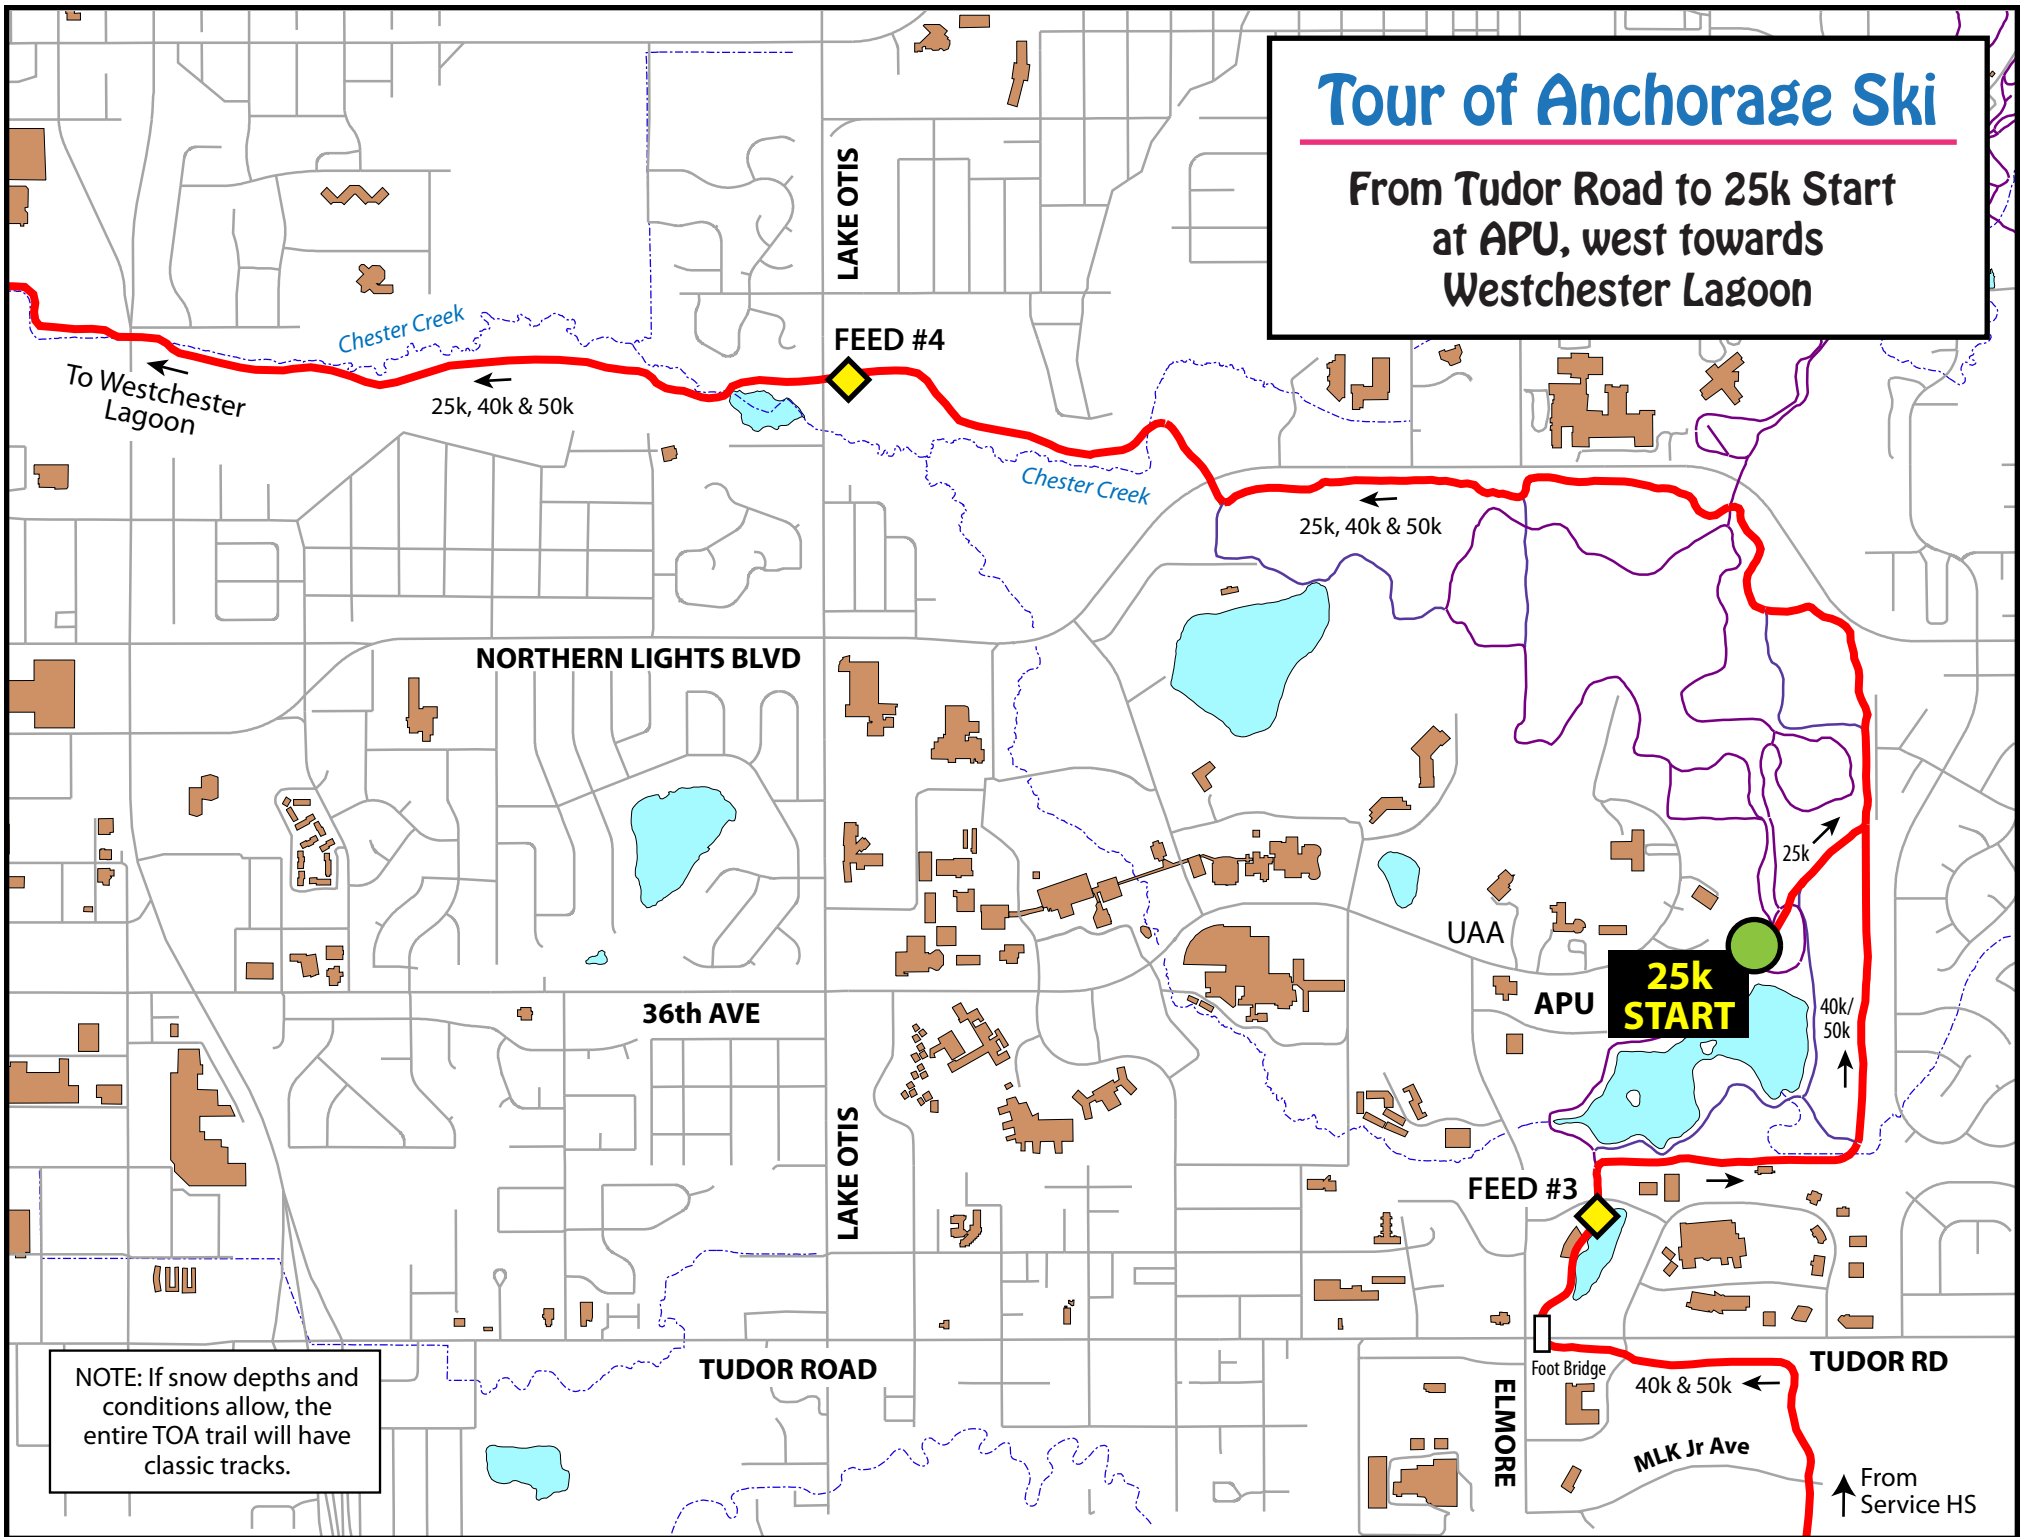

Tour of Anchorage Ski

From Tudor Road to 25k Start at APU, west towards Westchester Lagoon

NOTE: If snow depths and conditions allow, the entire TOA trail will have classic tracks.

From Service HS