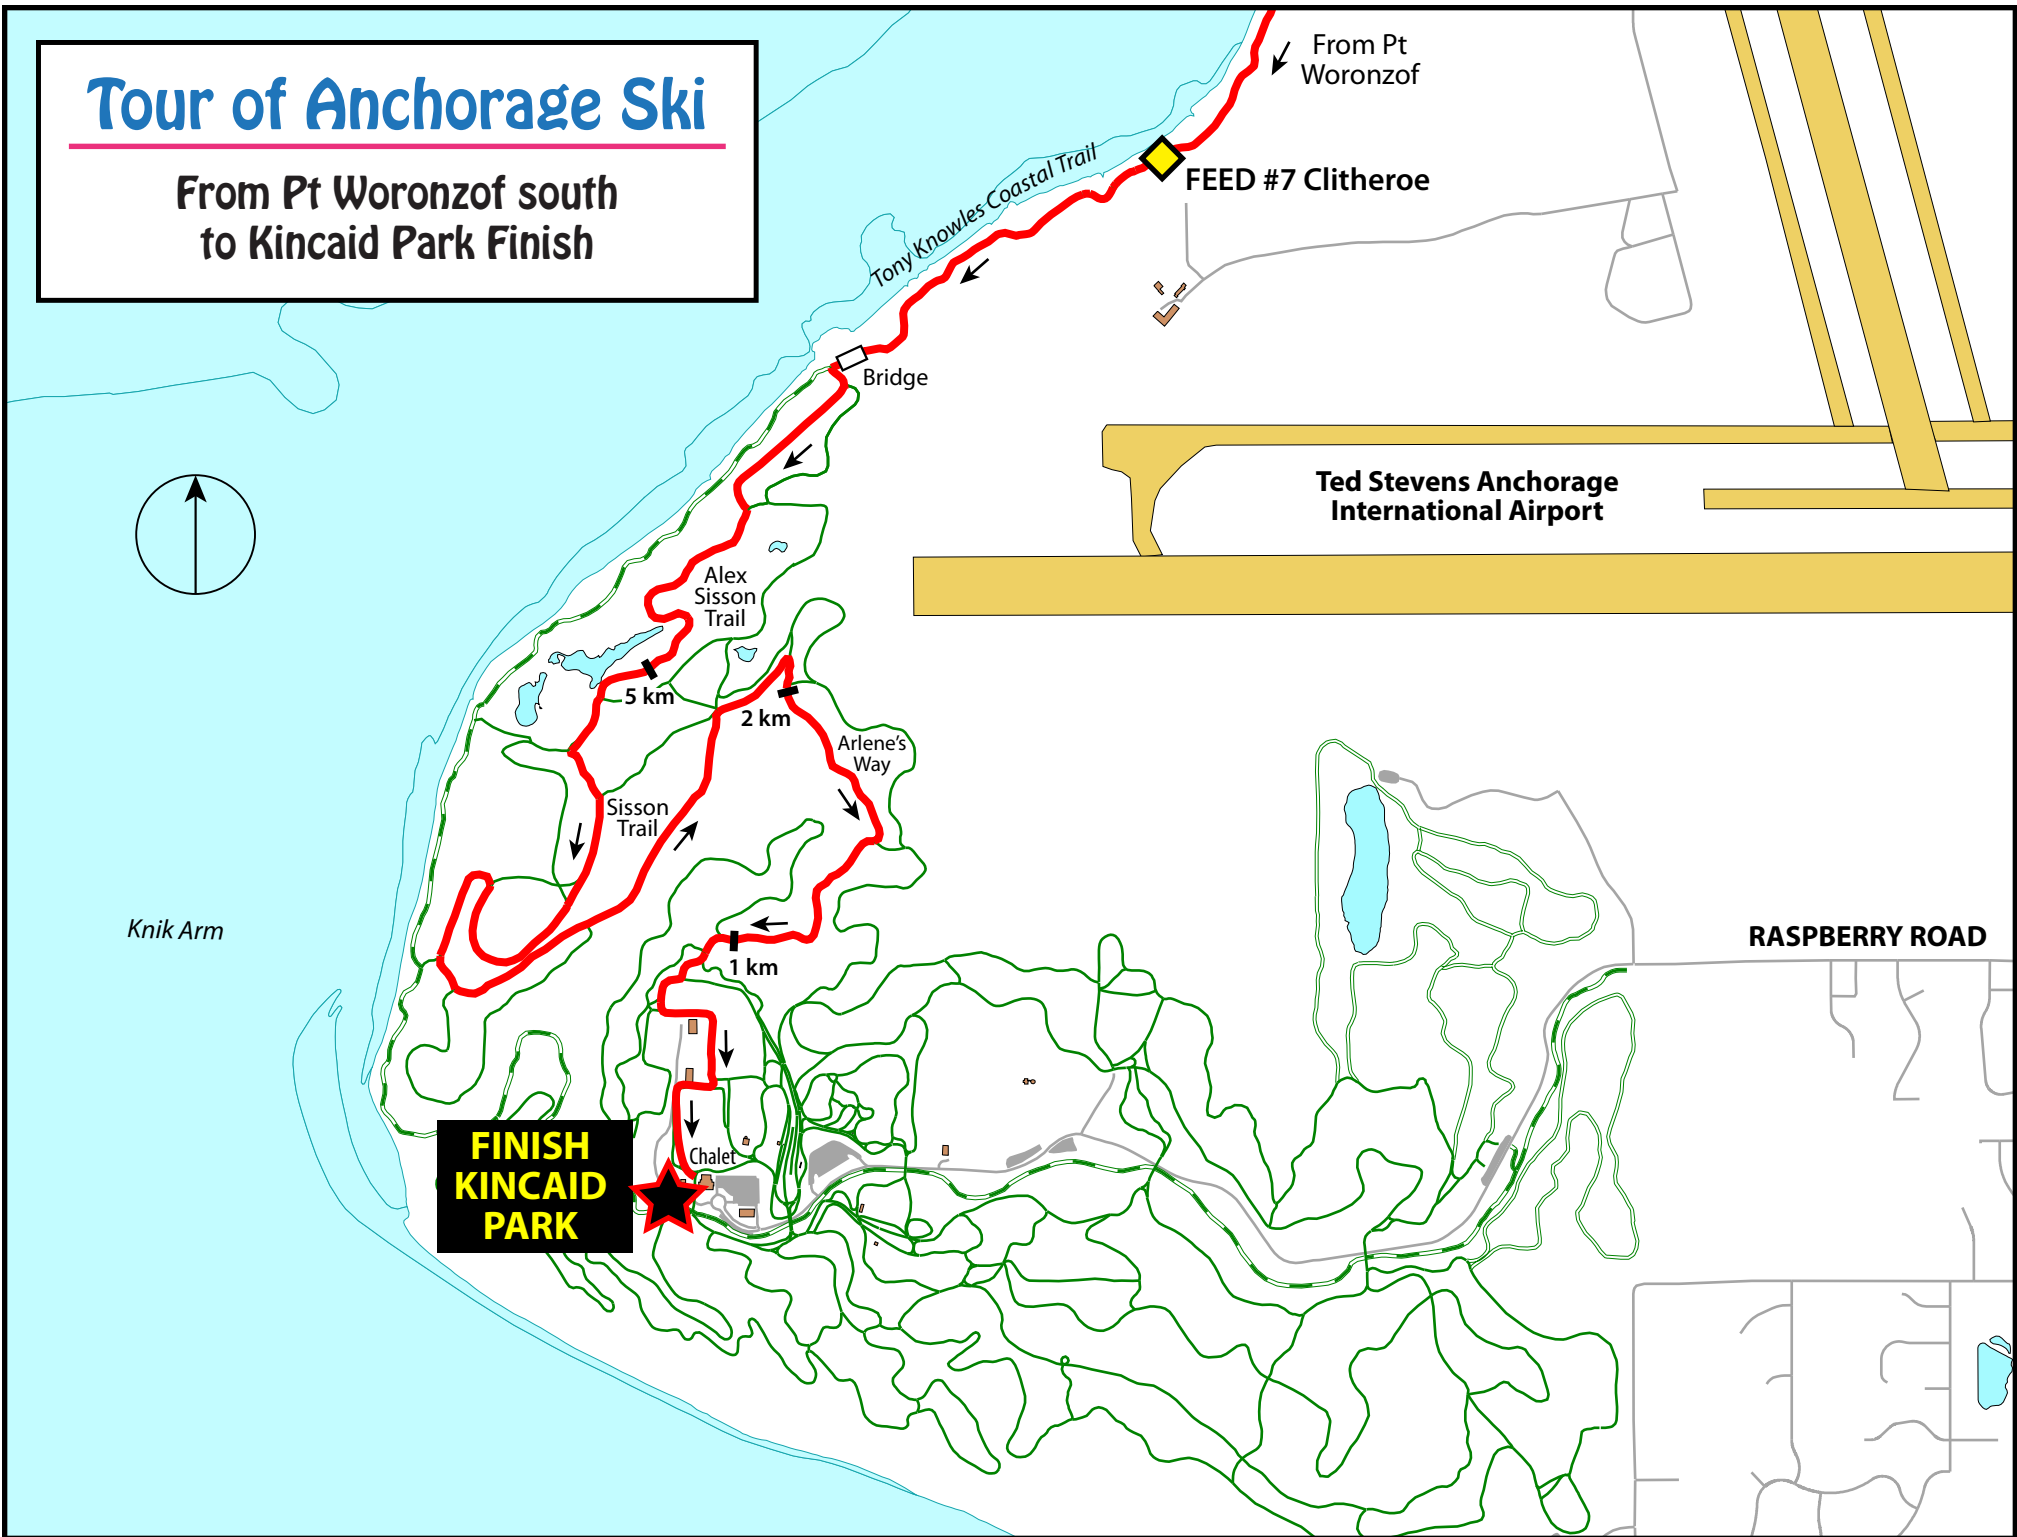

Tour of Anchorage Ski

From Pt Woronzof south
to Kincaid Park Finish

From Pt
Woronzof

Tony Knowles Coastal Trail

FEED #7 Clitheroe

Bridge

Ted Stevens Anchorage
International Airport

Alex
Sisson
Trail

5 km

2 km

Arlene's
Way

Sisson
Trail

1 km

Chalet

**FINISH
KINCAID
PARK**

RASPBERRY ROAD

Knik Arm