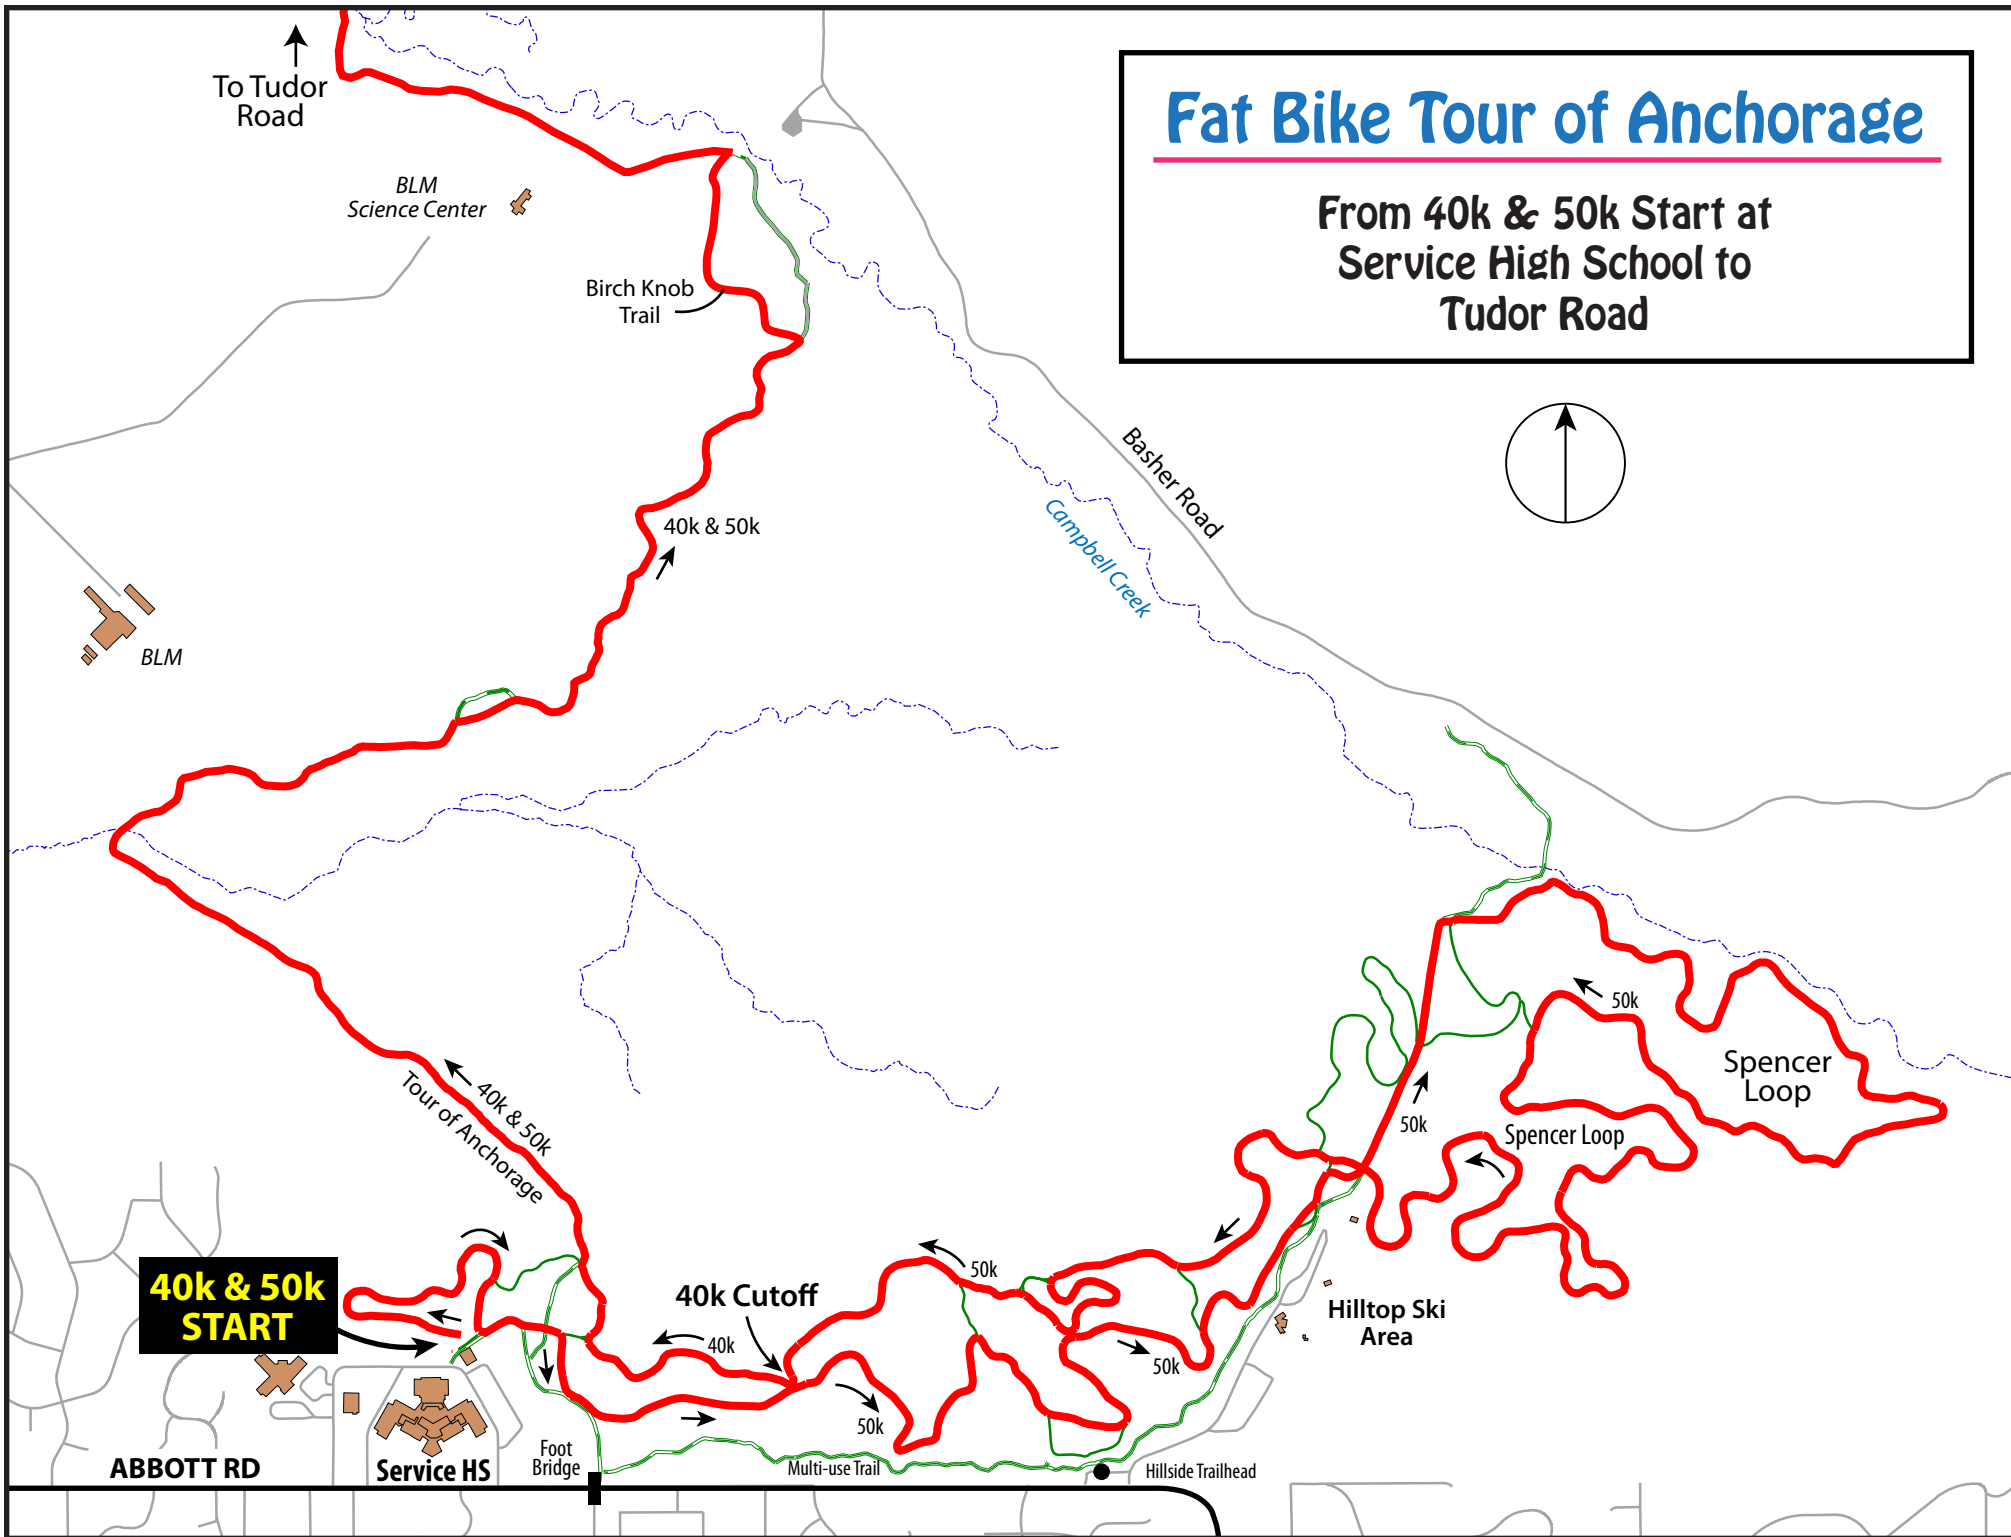

Fat Bike Tour of Anchorage

From 40k & 50k Start at Service High School to Tudor Road

To Tudor Road

BLM Science Center

Birch Knob Trail

40k & 50k

Basher Road
Campbell Creek

BLM

Tour of Anchorage
40k & 50k

40k & 50k START

40k Cutoff

50k

50k

Spencer Loop

Spencer Loop

Hilltop Ski Area

50k

40k

50k

50k

ABBOTT RD

Service HS

Foot Bridge

Multi-use Trail

Hillside Trailhead