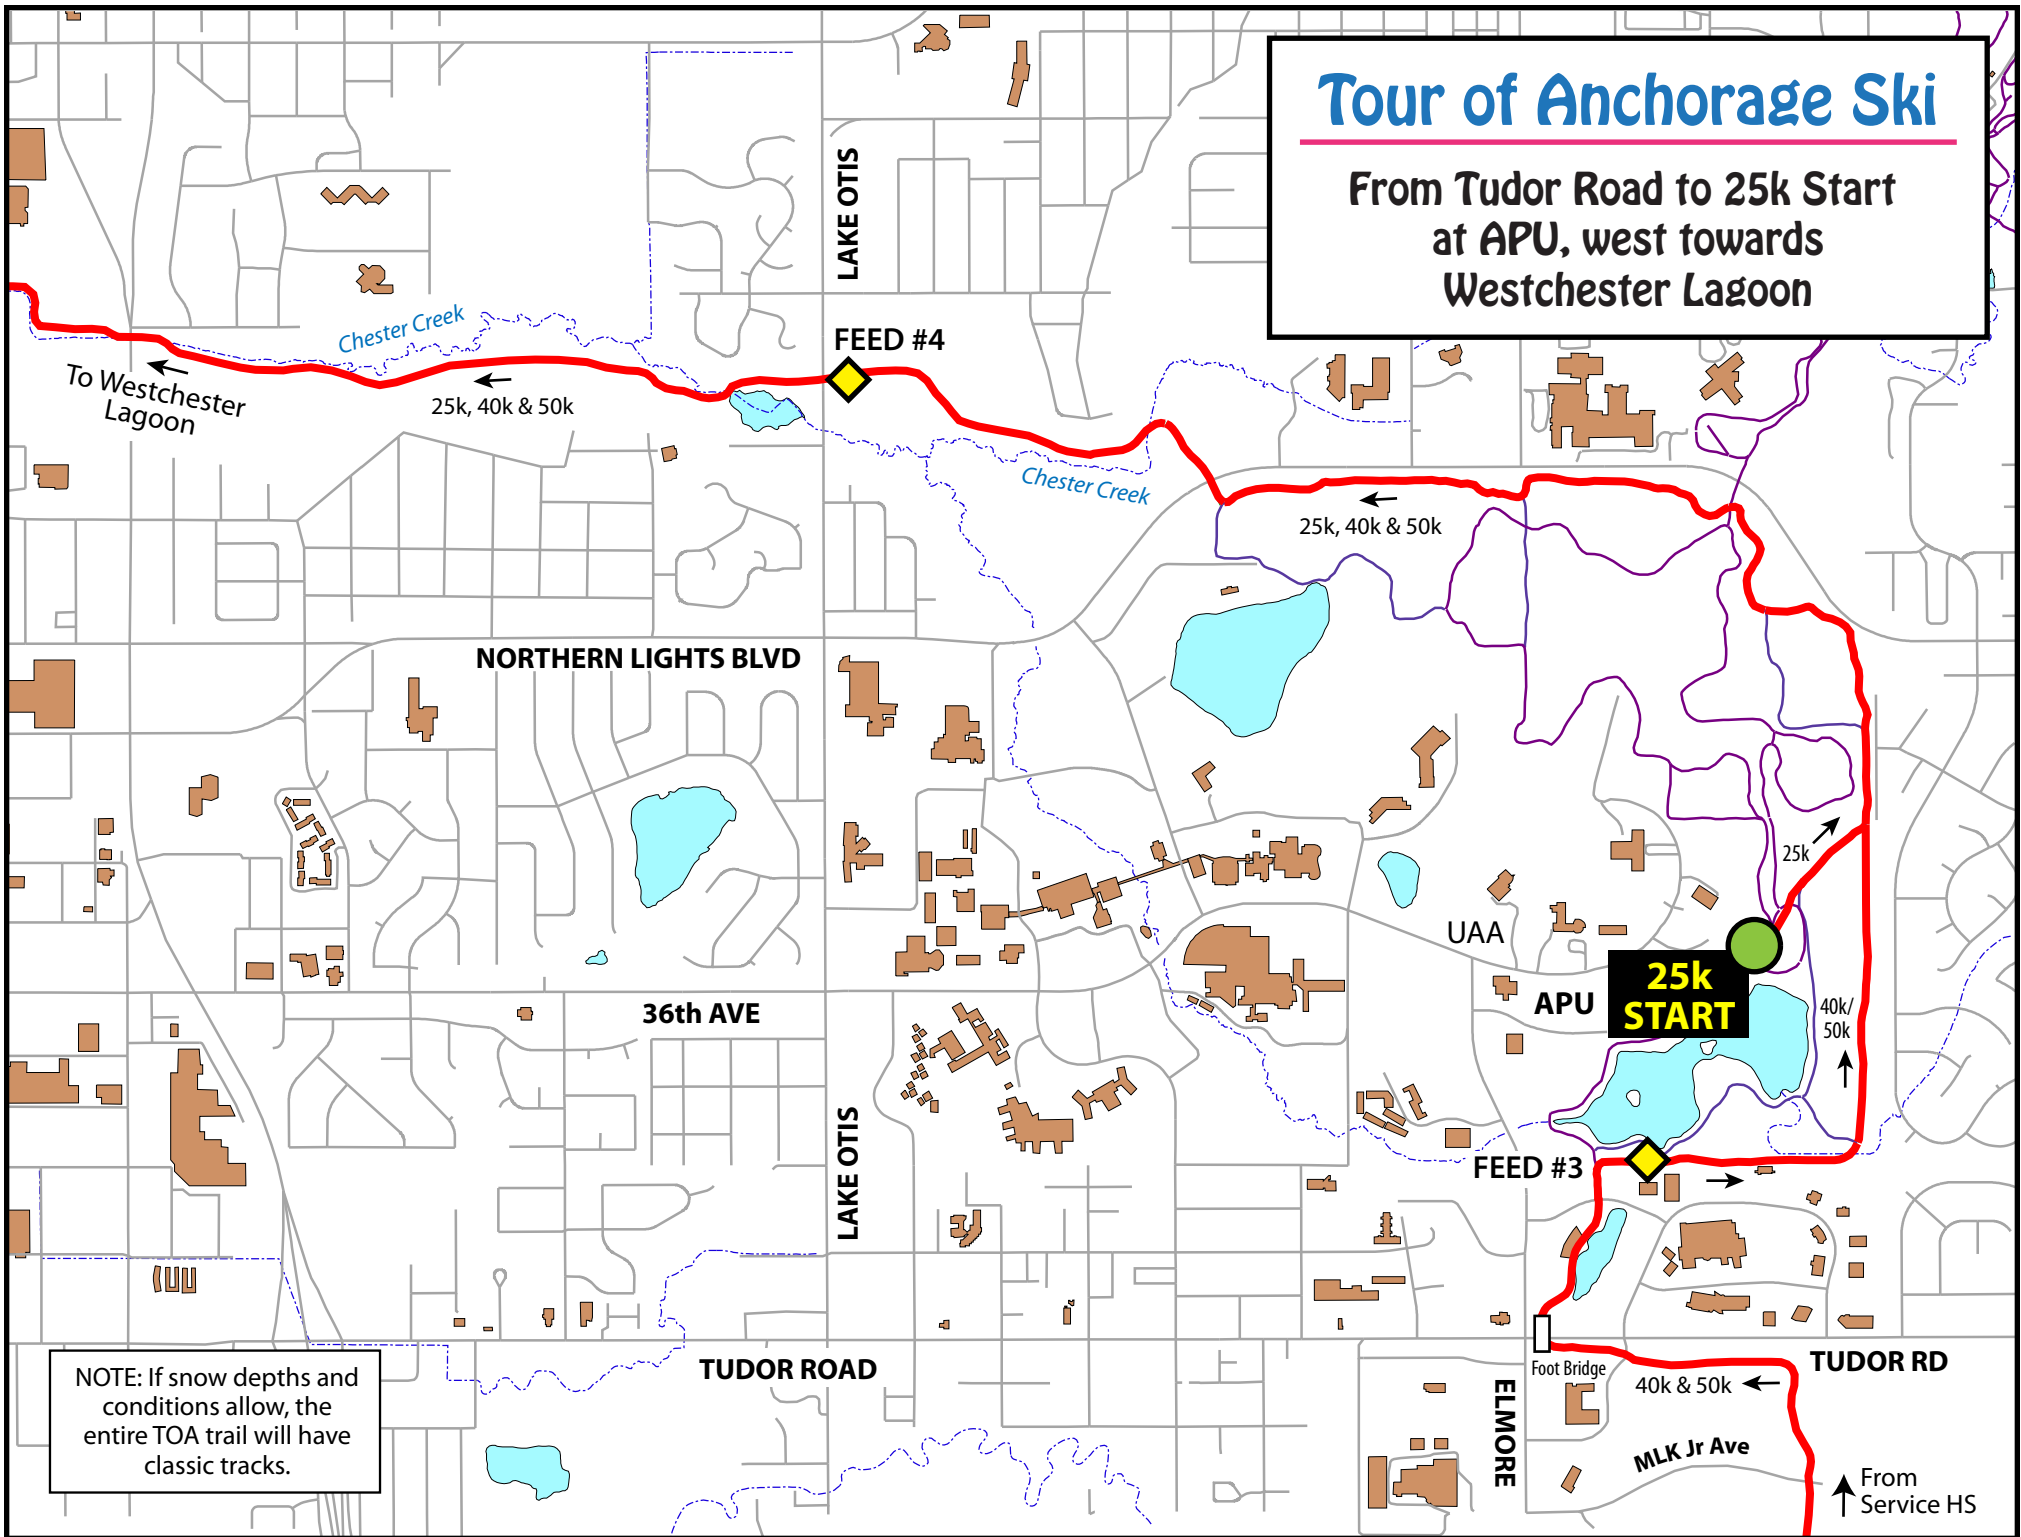

# Tour of Anchorage Ski

From Tudor Road to 25k Start at APU, west towards Westchester Lagoon

NOTE: If snow depths and conditions allow, the entire TOA trail will have classic tracks.

From Service HS