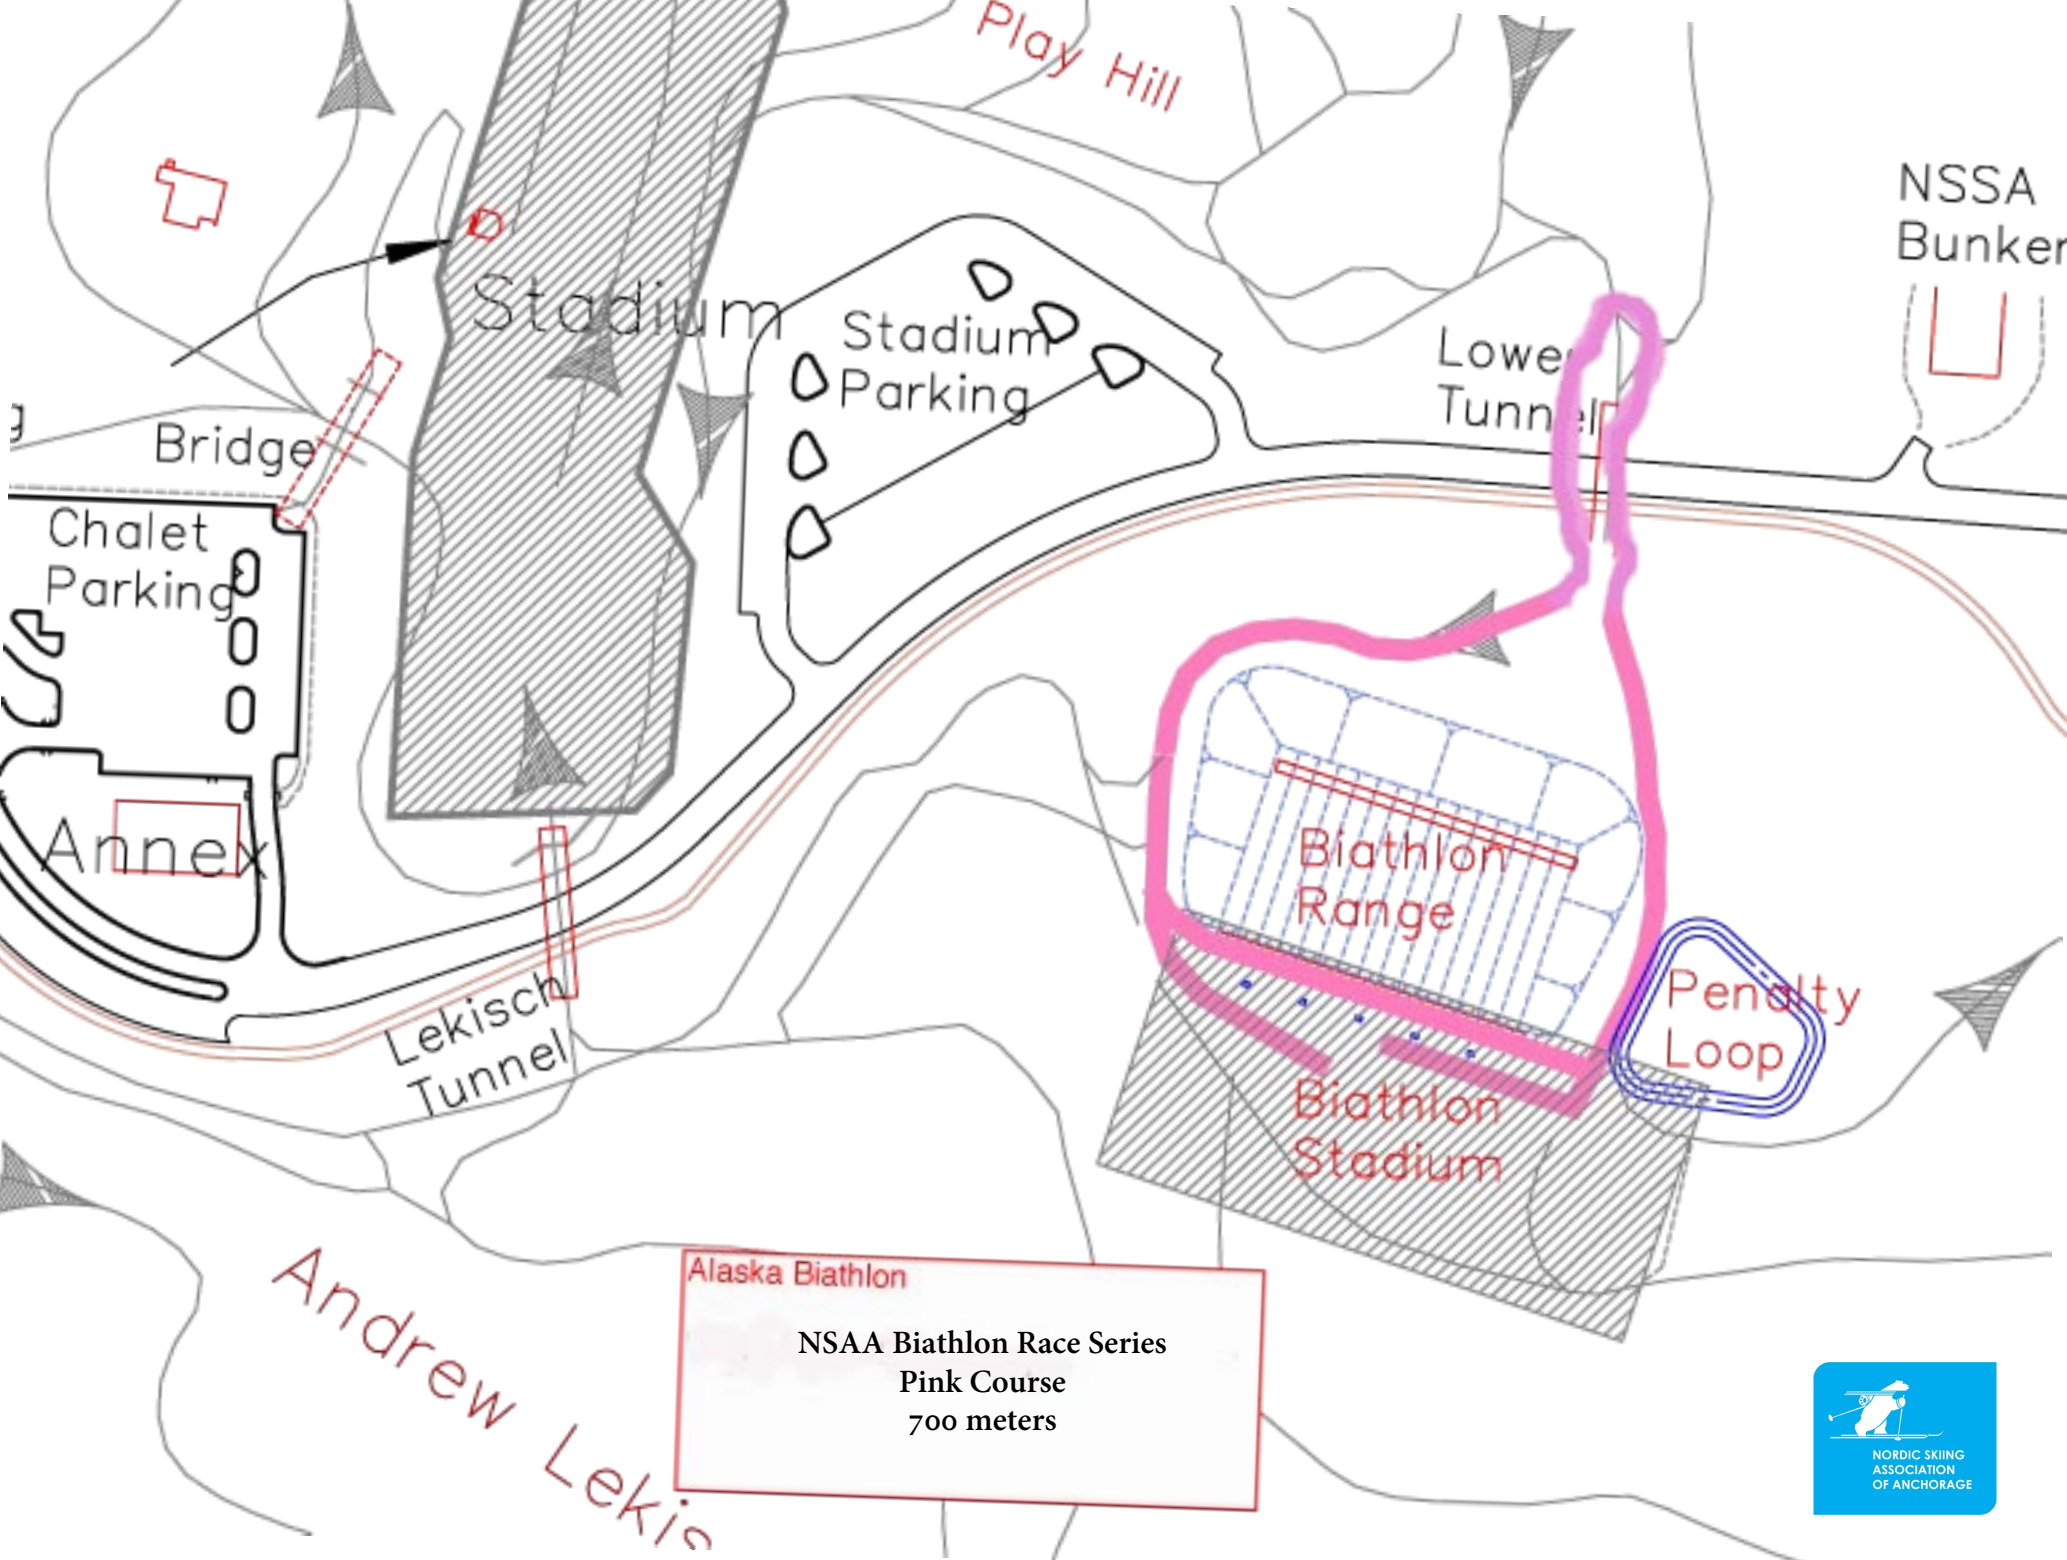

# NSAA Biathlon Race Series Kincaid Park: Anchorage, Alaska

Orange Course

**ORANGE COURSE**  
**TECHNICAL DATA**  
**Course Length 1,56 Km**  
**Total Climb 43.5 M**

Map Prepared by: J Galanes

Alaska Biathlon  
NSAA Biathlon Race Series  
Pink Course  
700 meters