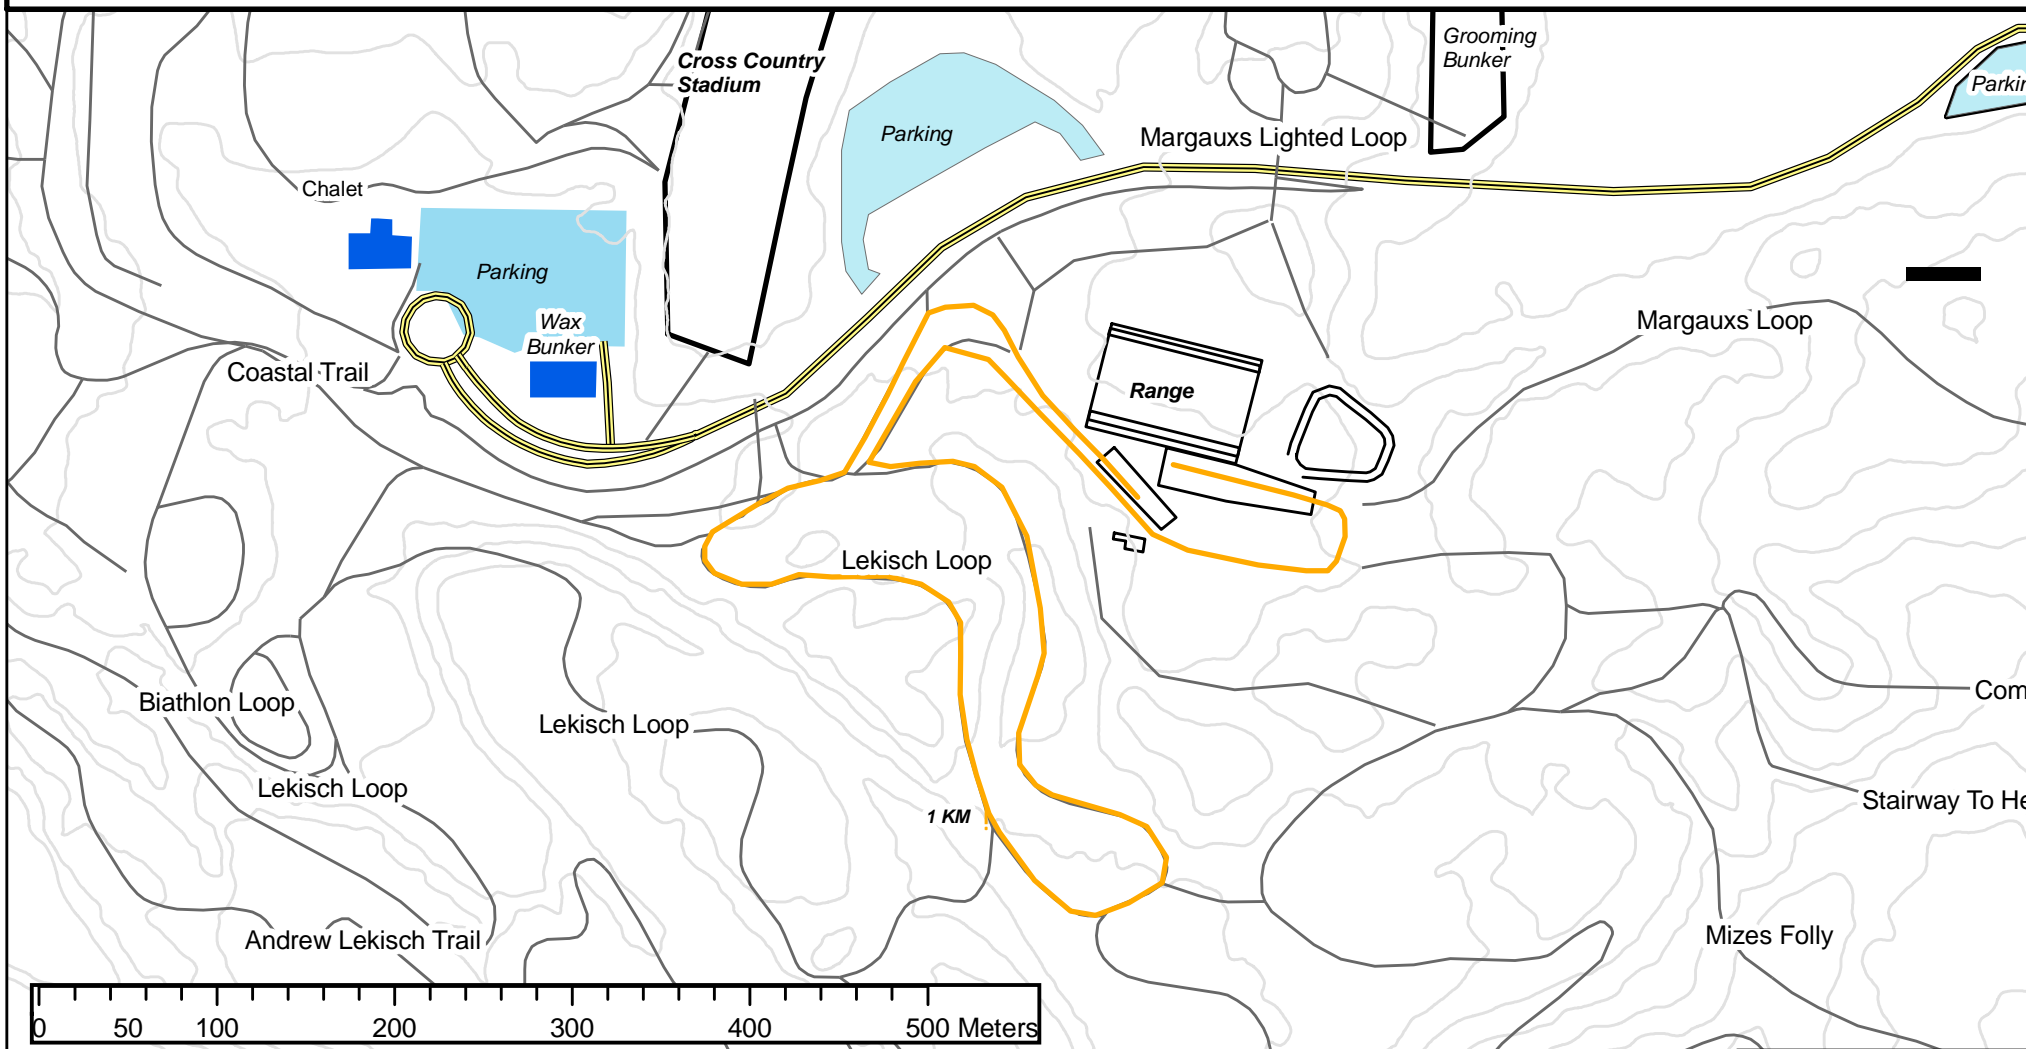

# NSAA Biathlon Race Series Kincaid Park: Anchorage, Alaska

Orange Course

**ORANGE COURSE**  
**TECHNICAL DATA**  
**Course Length 1,56 Km**  
**Total Climb 43.5 M**

Map Prepared by: J Galanes

Alaska Biathlon  
NSAA Biathlon Race Series  
Pink Course  
700 meters