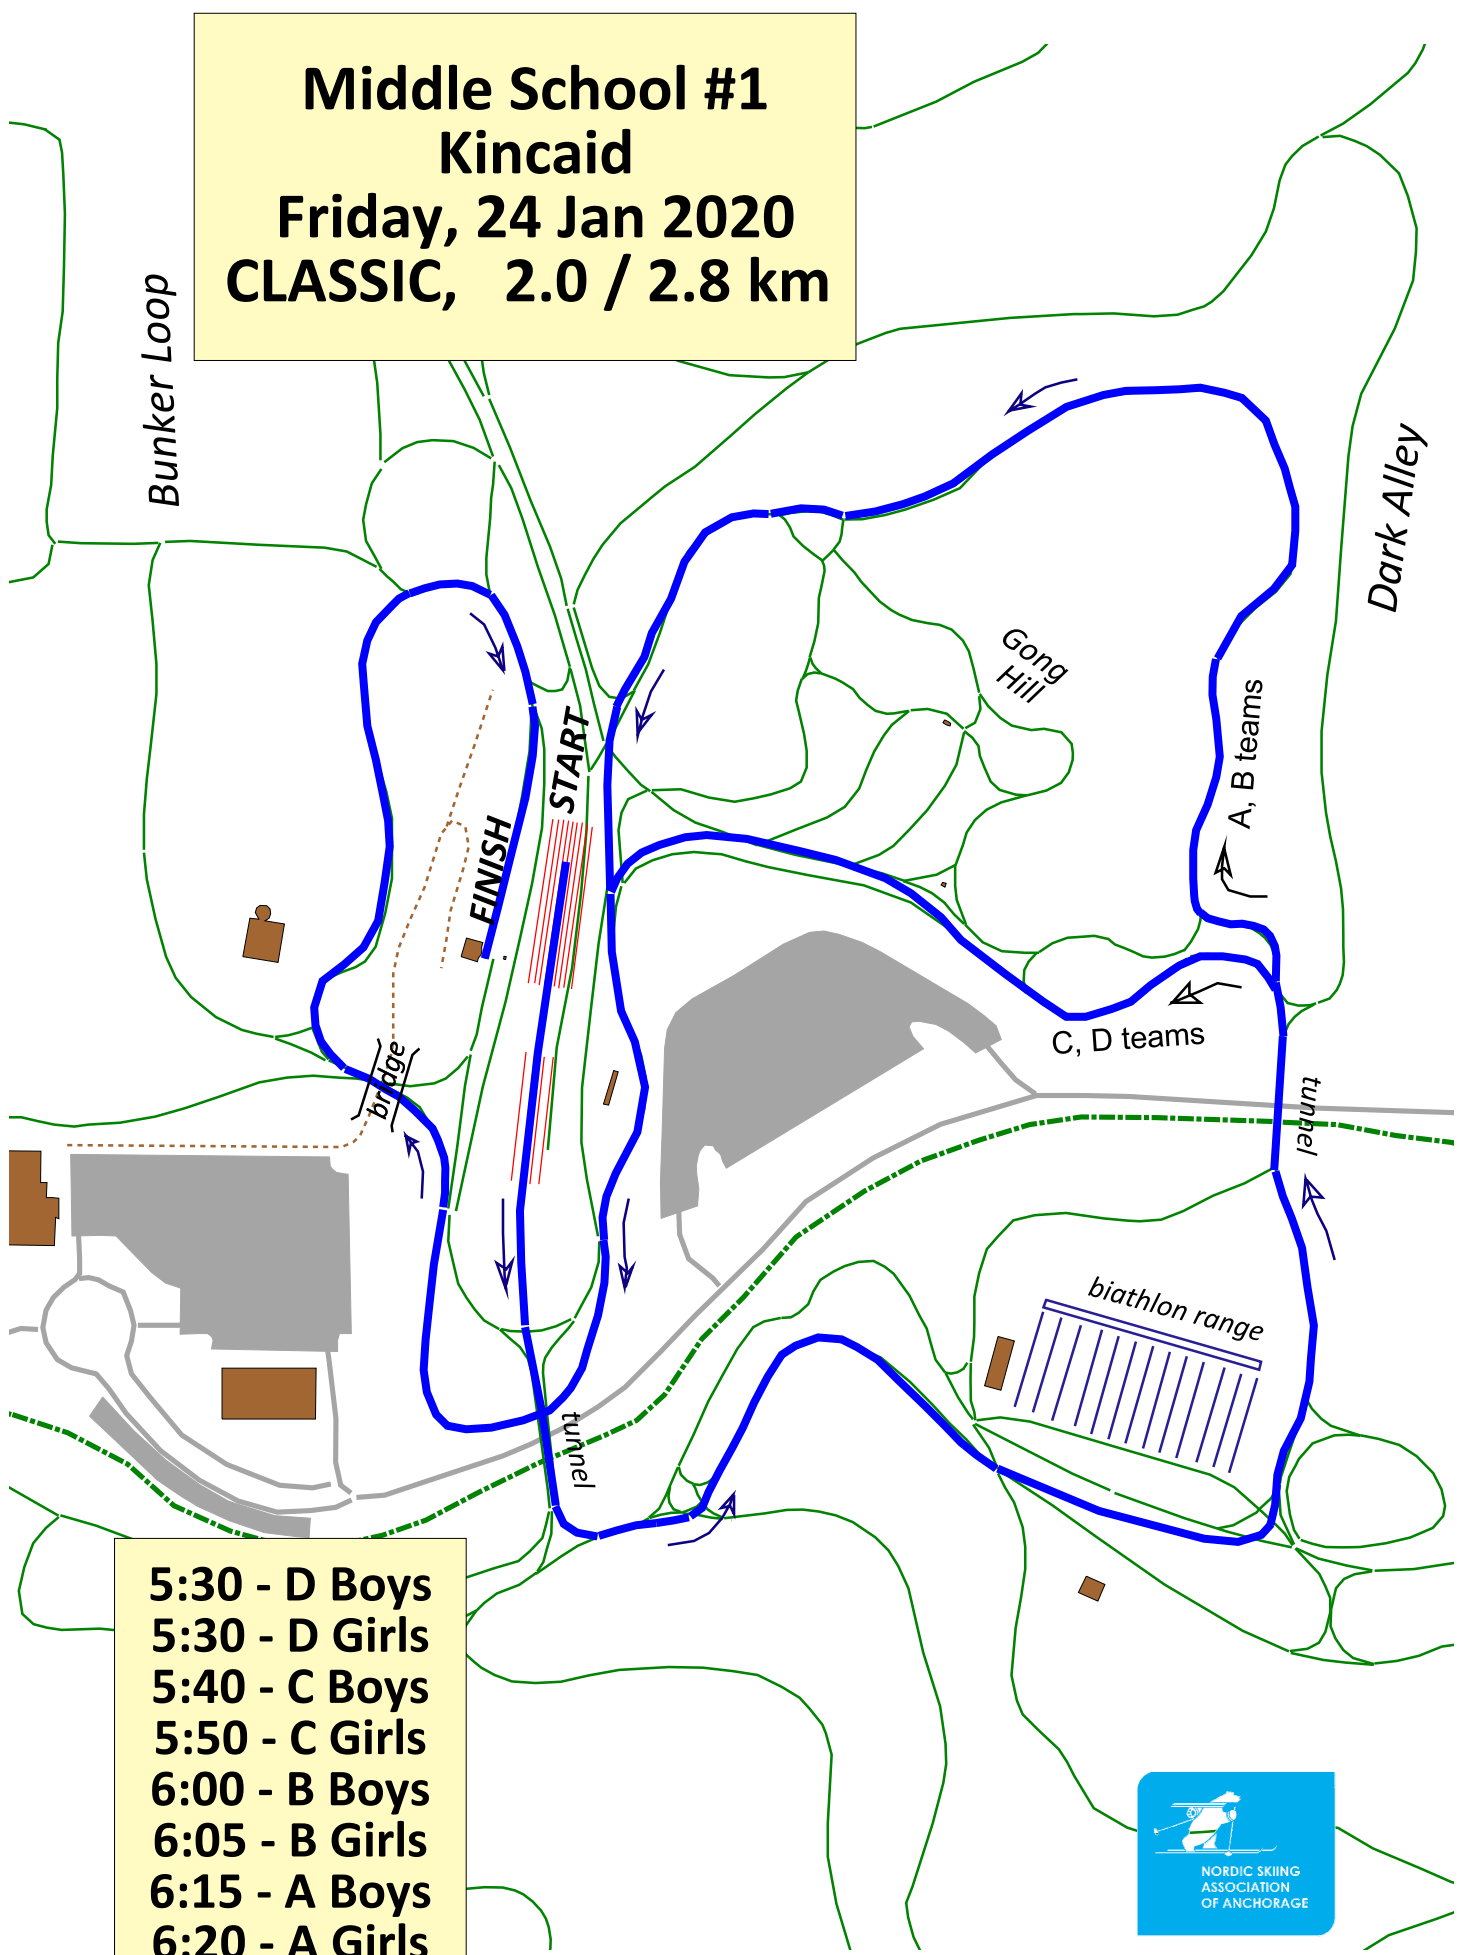

**Middle School #1
Kincaid
Friday, 24 Jan 2020
CLASSIC, 2.0 / 2.8 km**

- 5:30 - D Boys**
- 5:30 - D Girls**
- 5:40 - C Boys**
- 5:50 - C Girls**
- 6:00 - B Boys**
- 6:05 - B Girls**
- 6:15 - A Boys**
- 6:20 - A Girls**