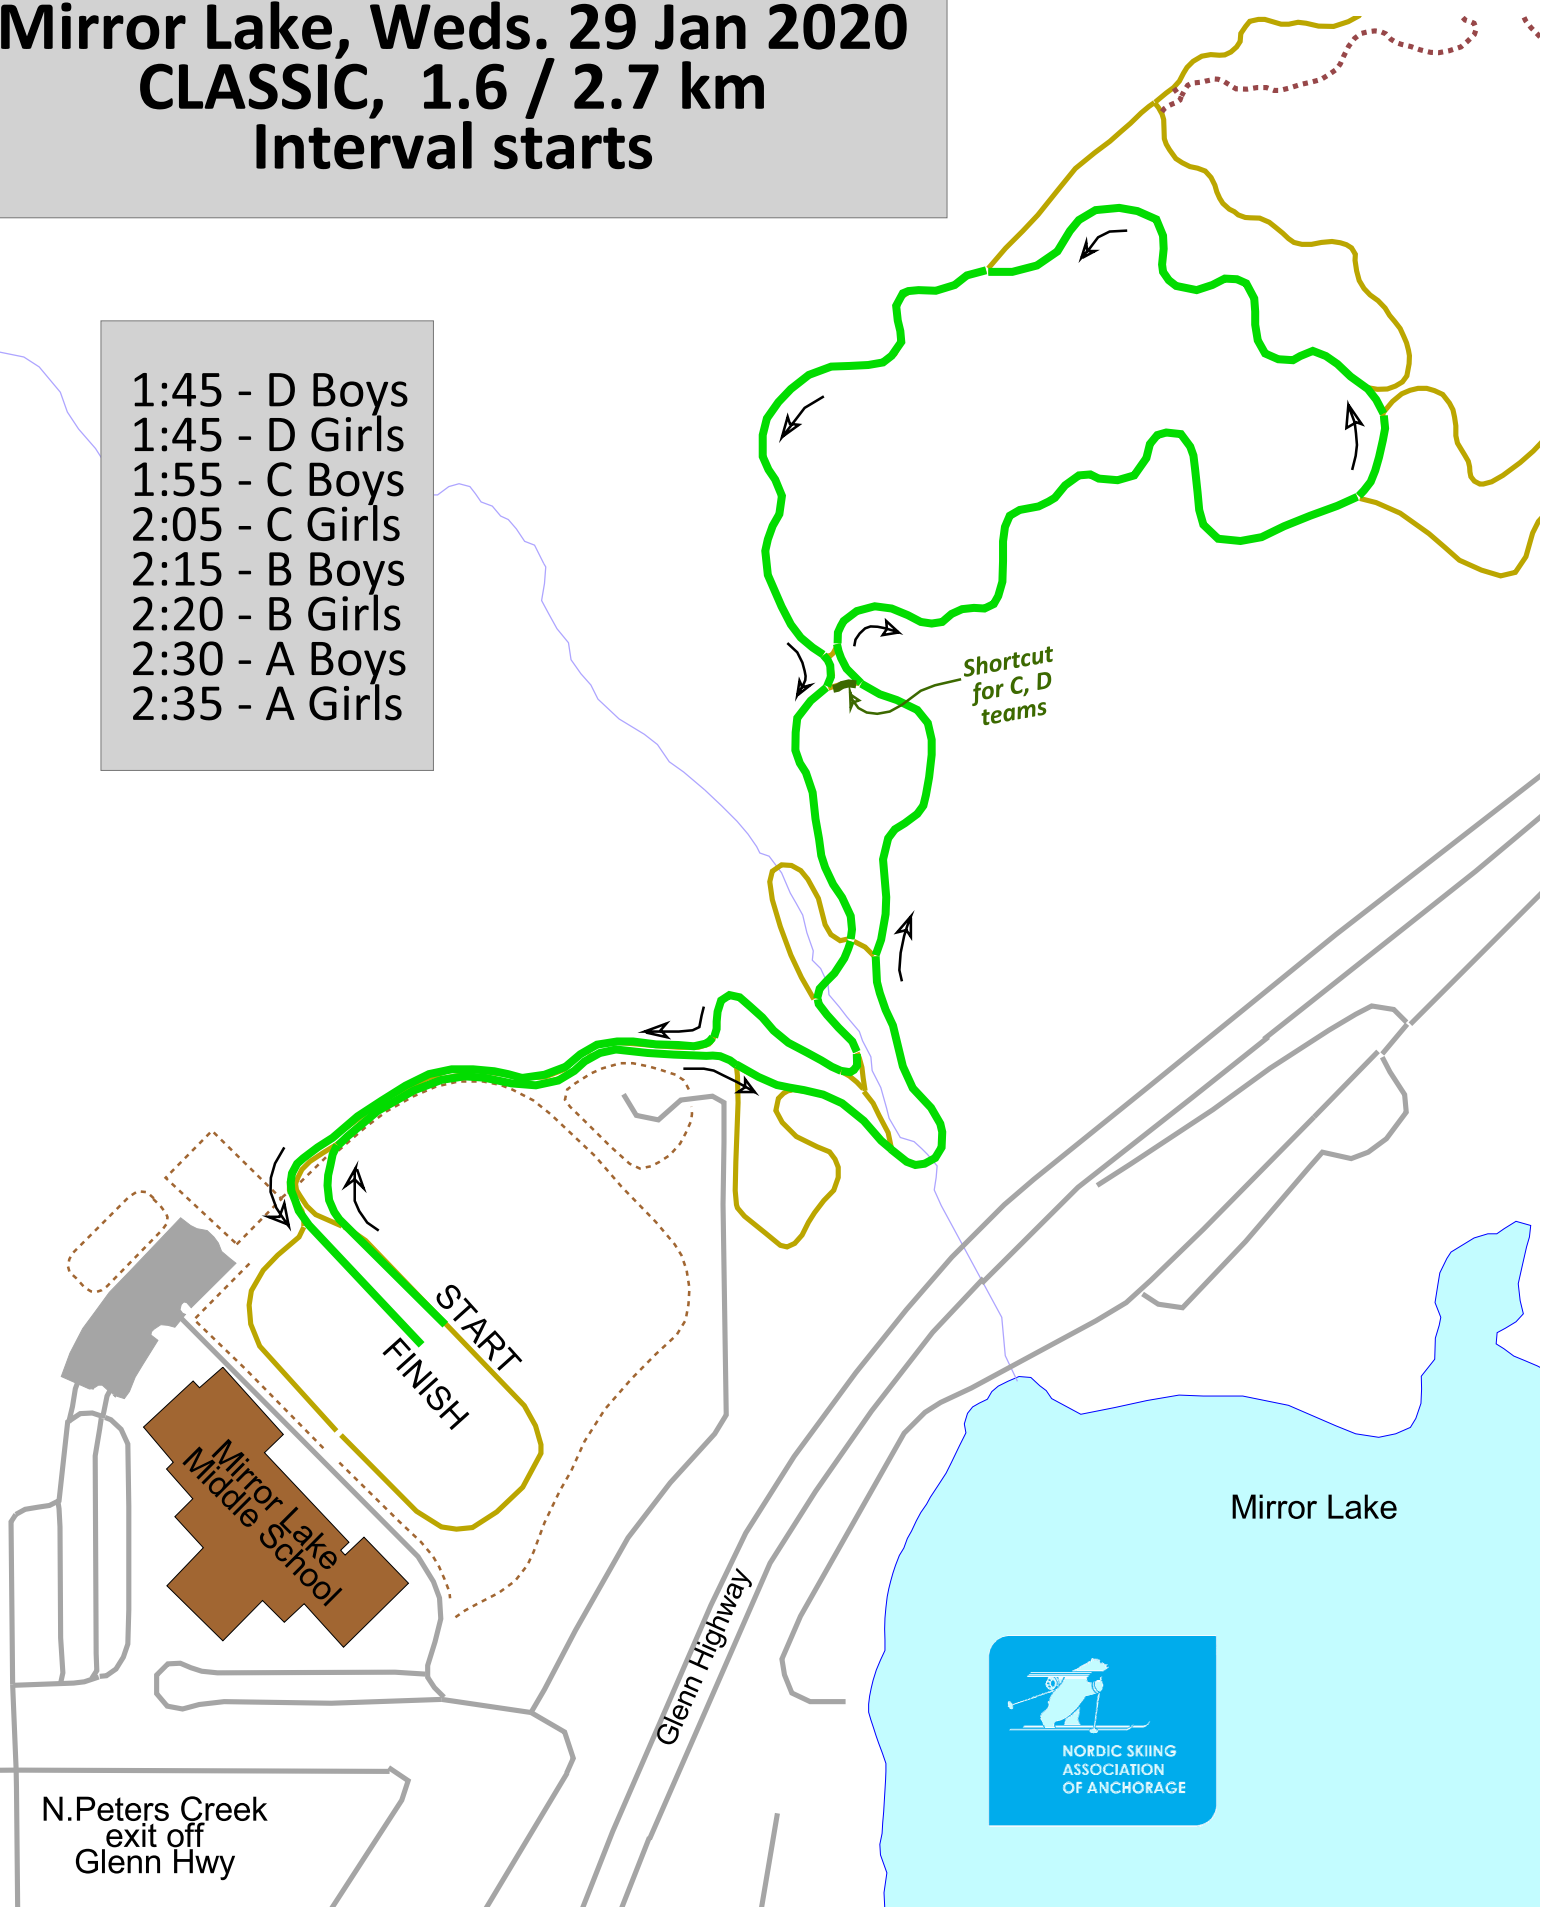

**Middle School #2
Mirror Lake, Weds. 29 Jan 2020
CLASSIC, 1.6 / 2.7 km
Interval starts**

- 1:45 - D Boys
- 1:45 - D Girls
- 1:55 - C Boys
- 2:05 - C Girls
- 2:15 - B Boys
- 2:20 - B Girls
- 2:30 - A Boys
- 2:35 - A Girls

Shortcut
for C, D
teams

START
FINISH

Mirror Lake
Middle School

Mirror Lake

Glenn Highway

N. Peters Creek
exit off
Glenn Hwy