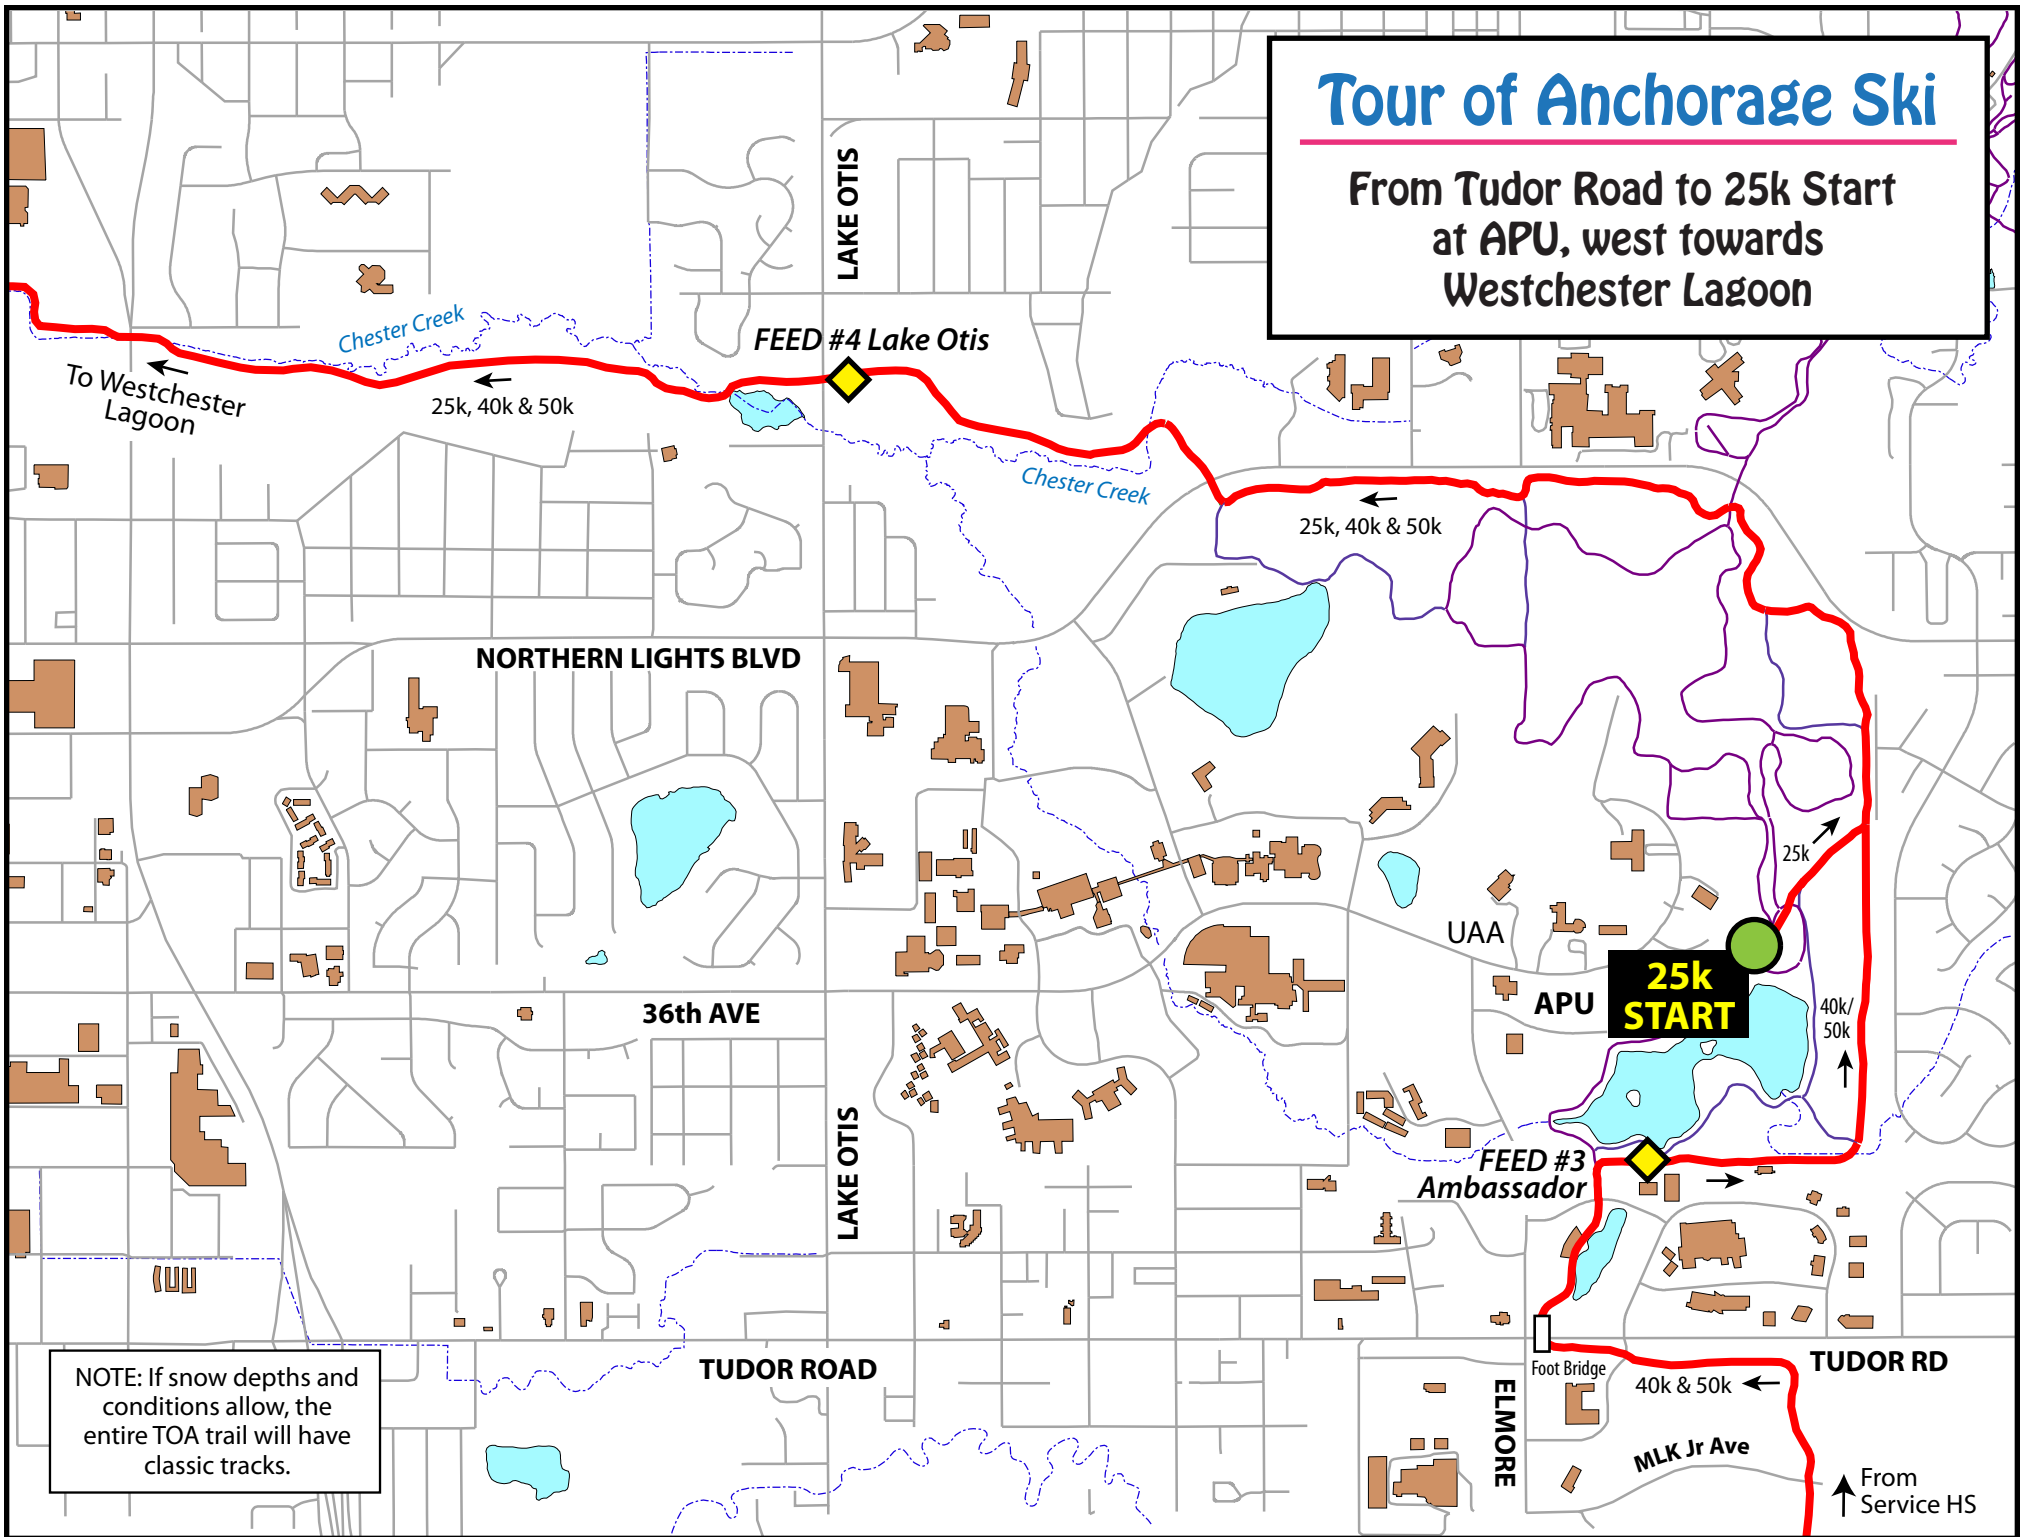

# Tour of Anchorage Ski

From Tudor Road to 25k Start at APU, west towards Westchester Lagoon

NOTE: If snow depths and conditions allow, the entire TOA trail will have classic tracks.

From Service HS