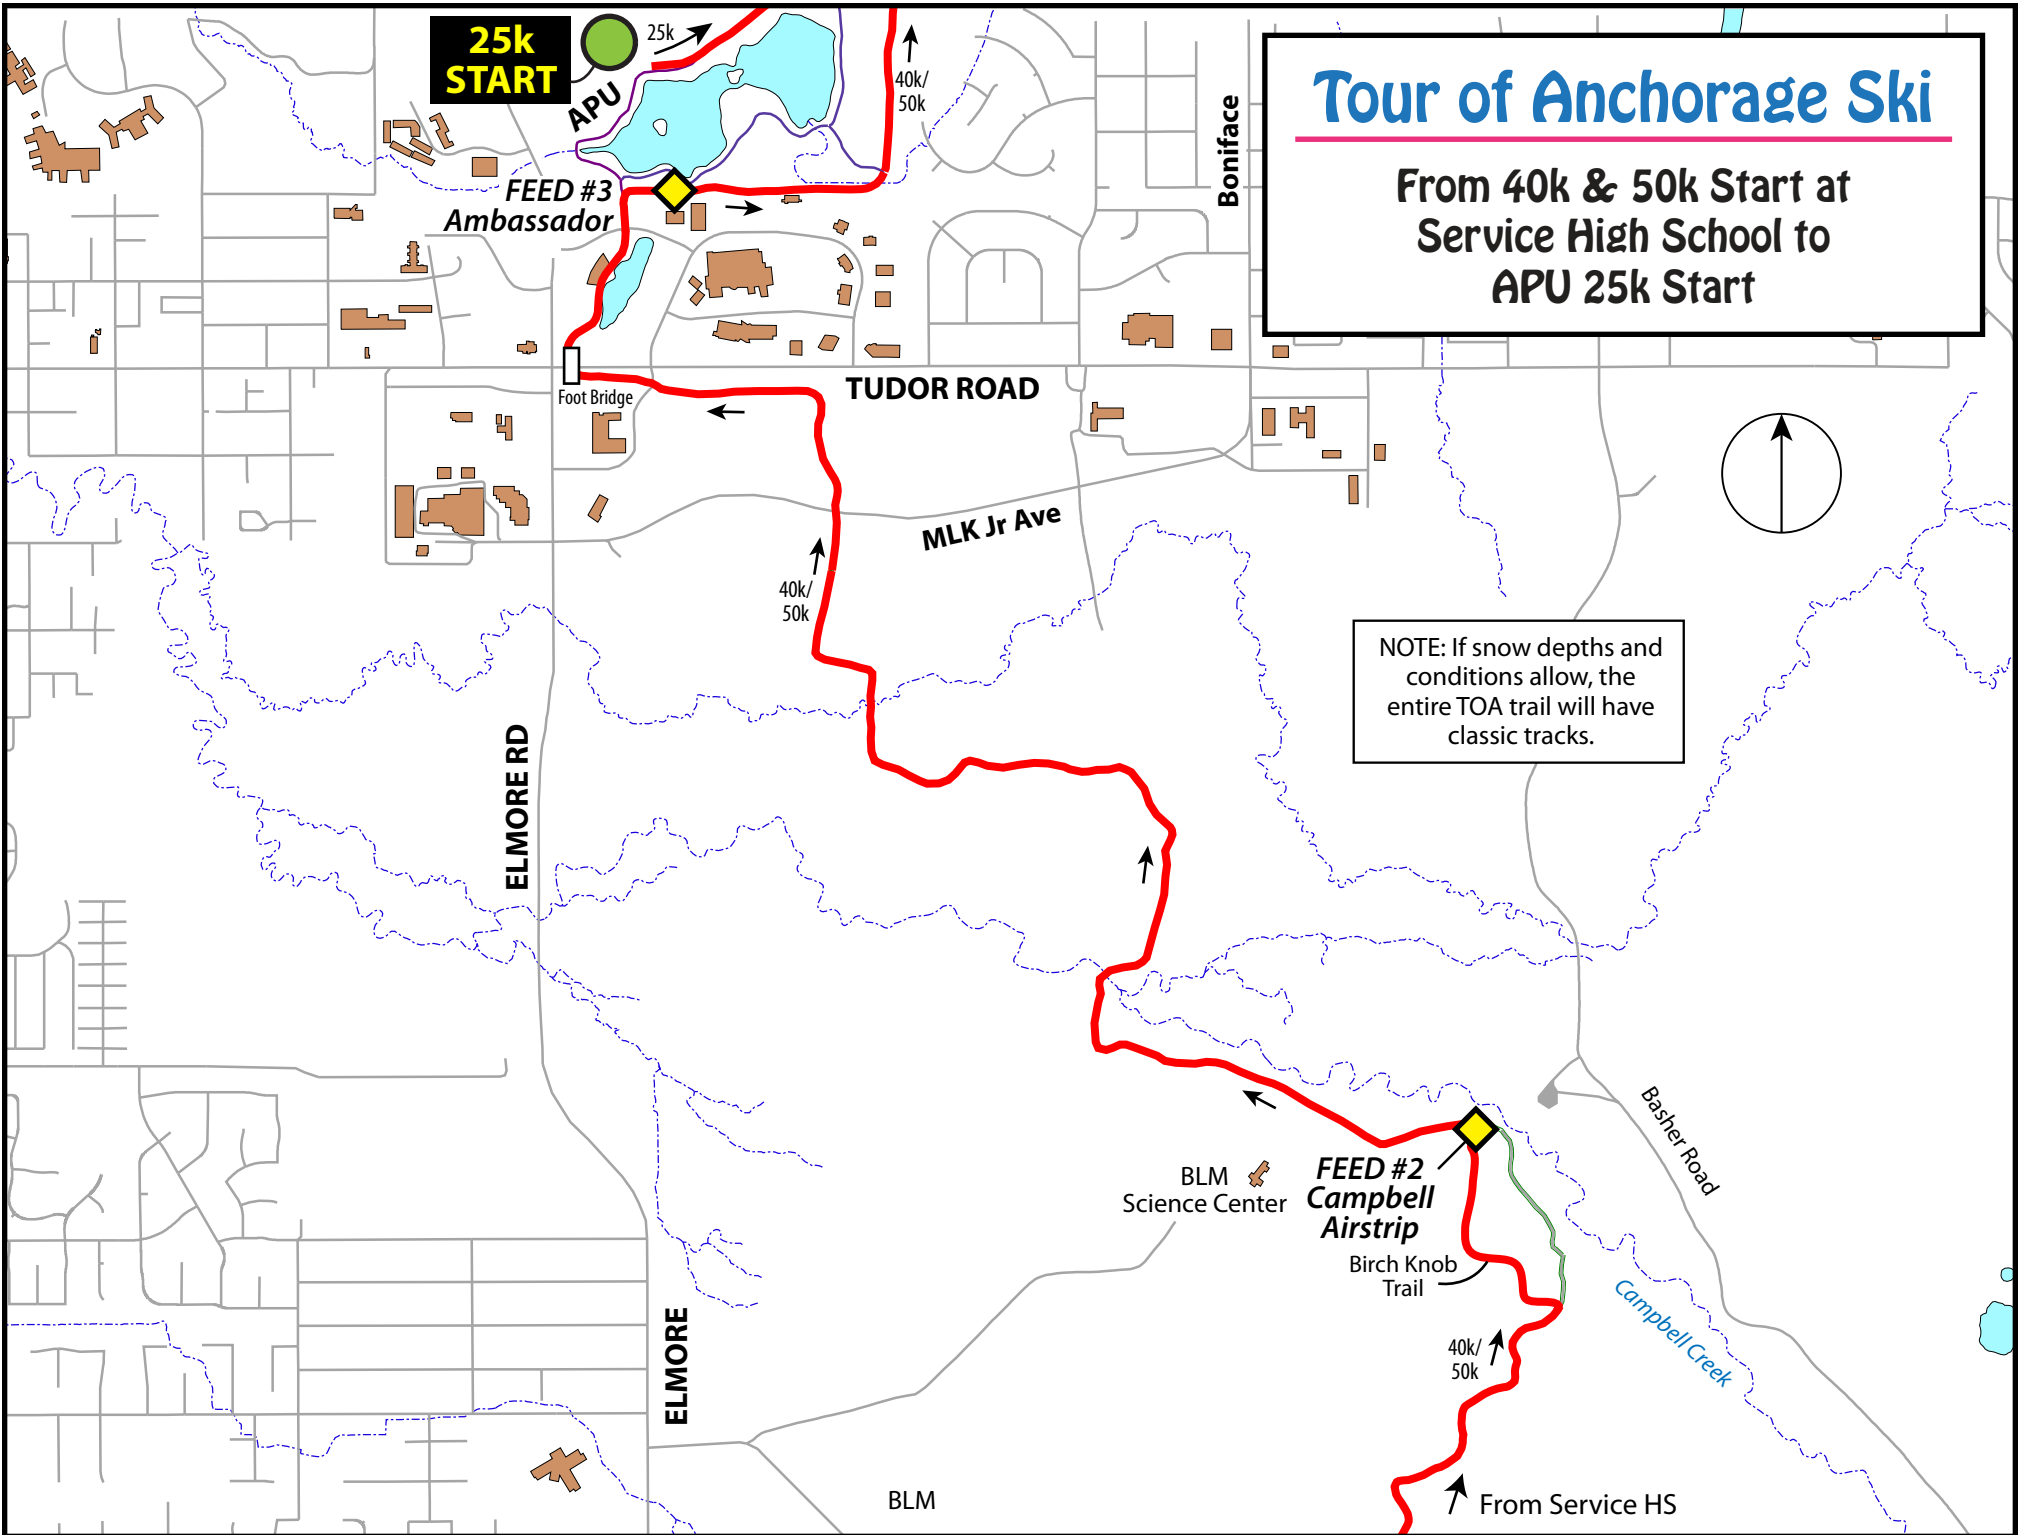

Tour of Anchorage Ski

From 40k & 50k Start at Service High School to APU 25k Start

NOTE: If snow depths and conditions allow, the entire TOA trail will have classic tracks.

25k START

FEED #3
Ambassador

TUDOR ROAD

MLK Jr Ave

ELMORE RD

ELMORE

FEED #2
Campbell
Airstrip

Birch Knob
Trail

Basher Road

Campbell Creek

BLM
Science Center

BLM

From Service HS

40k/
50k

40k/
50k

25k

40k/
50k