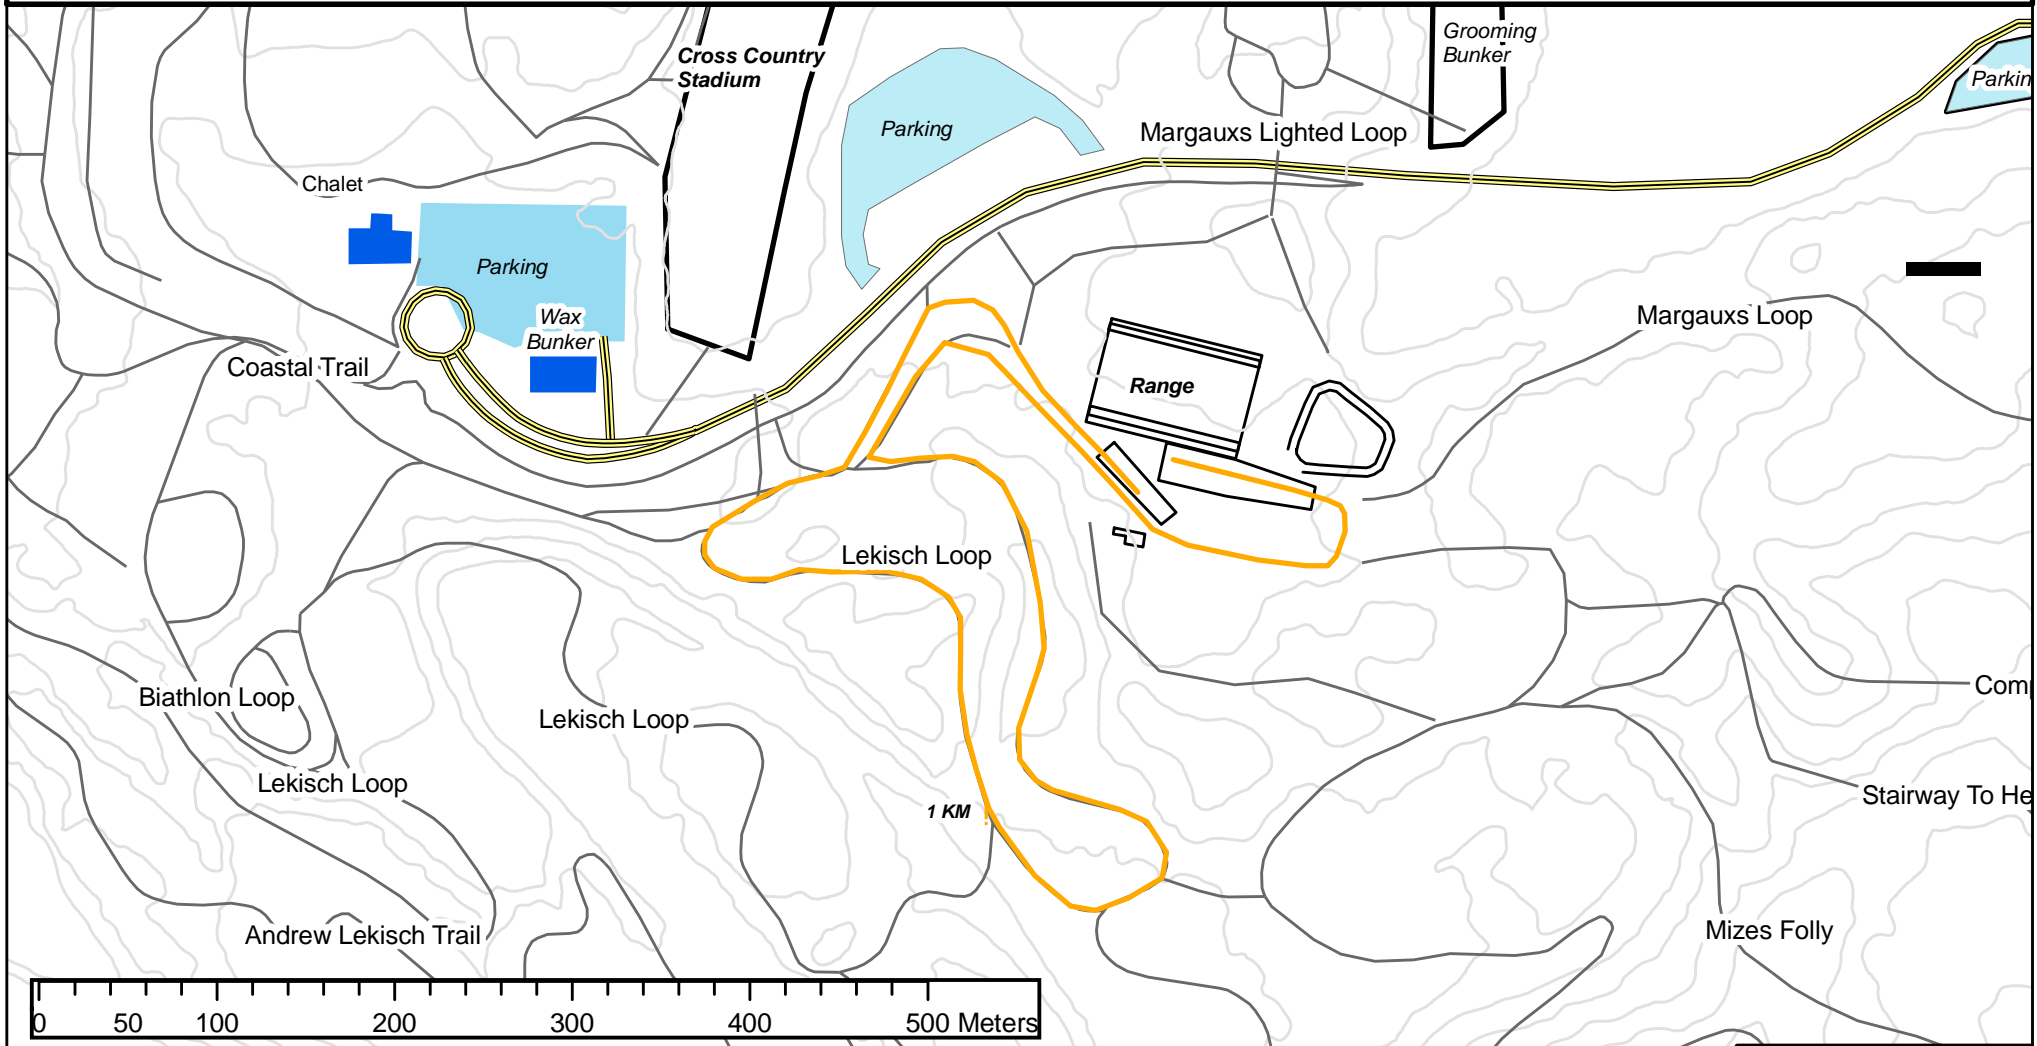

Biathlon Race Series Kincaid Park: Anchorage, Alaska

Orange Course

ORANGE COURSE
TECHNICAL DATA
Course Length 1,56 Km
Total Climb 43.5 M

Map Prepared by: J Galanes