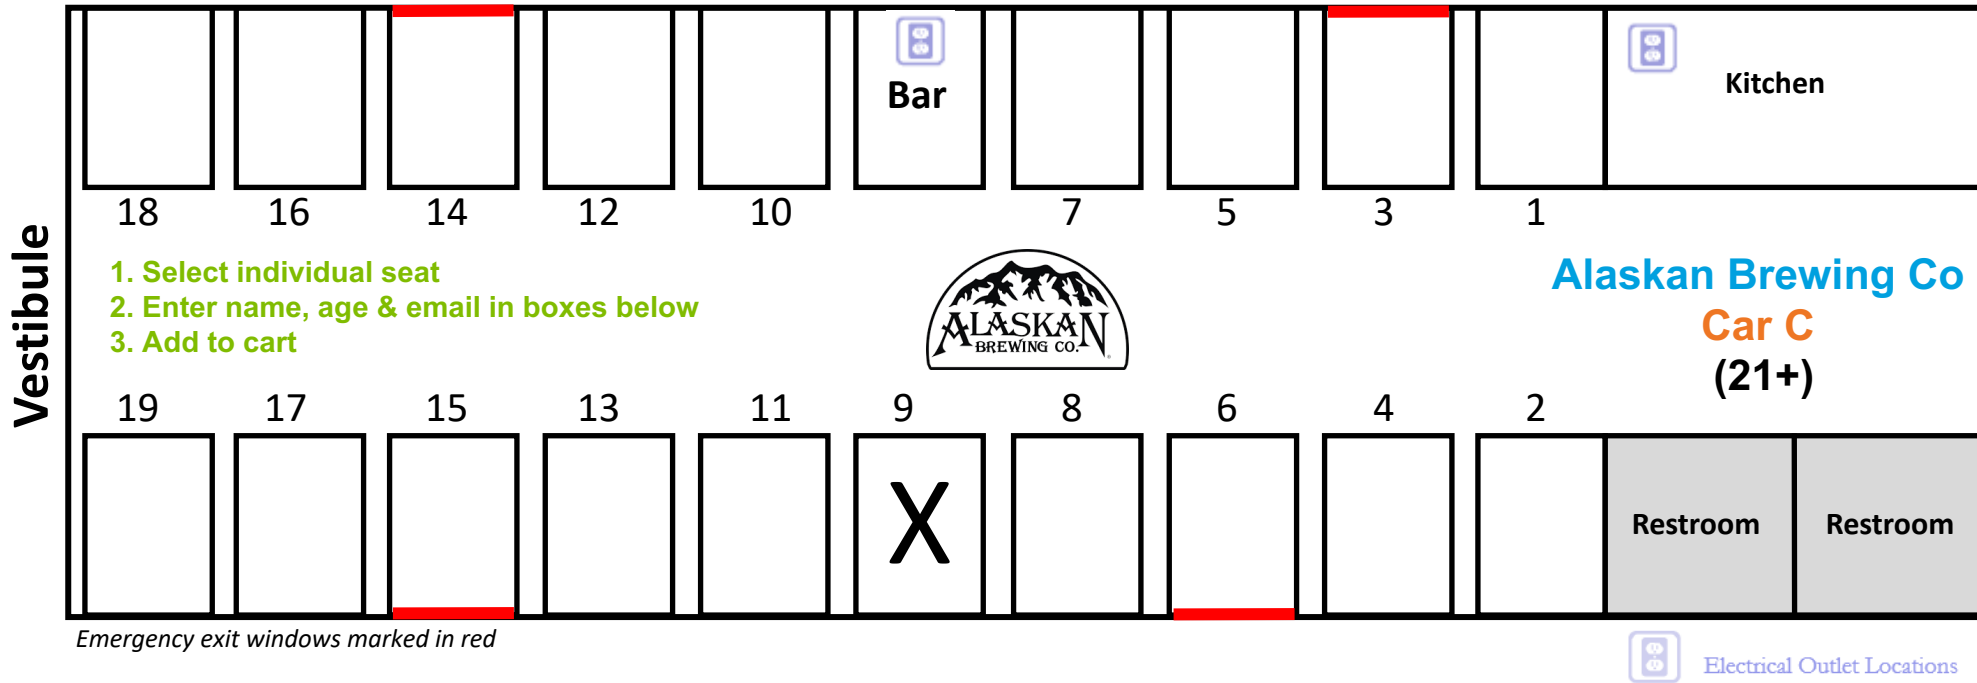

Emergency exit windows marked in red

Electrical outlets under every table.

**Thank you to Matanuska Brewing Company
for Sponsoring Car A!**

Vestibule

Emergency exit windows marked in red

**Thank you to Glacier Brewhouse
for Sponsoring Car B!**

**Thank you to Alaska Brewing Company for
Sponsoring Car C!**

**Thank you to Double Shovel Cider Company
for Sponsoring Car D!**

Emergency exit windows marked in red

Electrical outlets under every table.

**Thank you to Turnagain Brewing
for Sponsoring Car E!**

Emergency exit windows marked in red

Electrical outlets under every table.

**Thank you to the Trek Store of Anchorage
for Sponsoring Car F!**