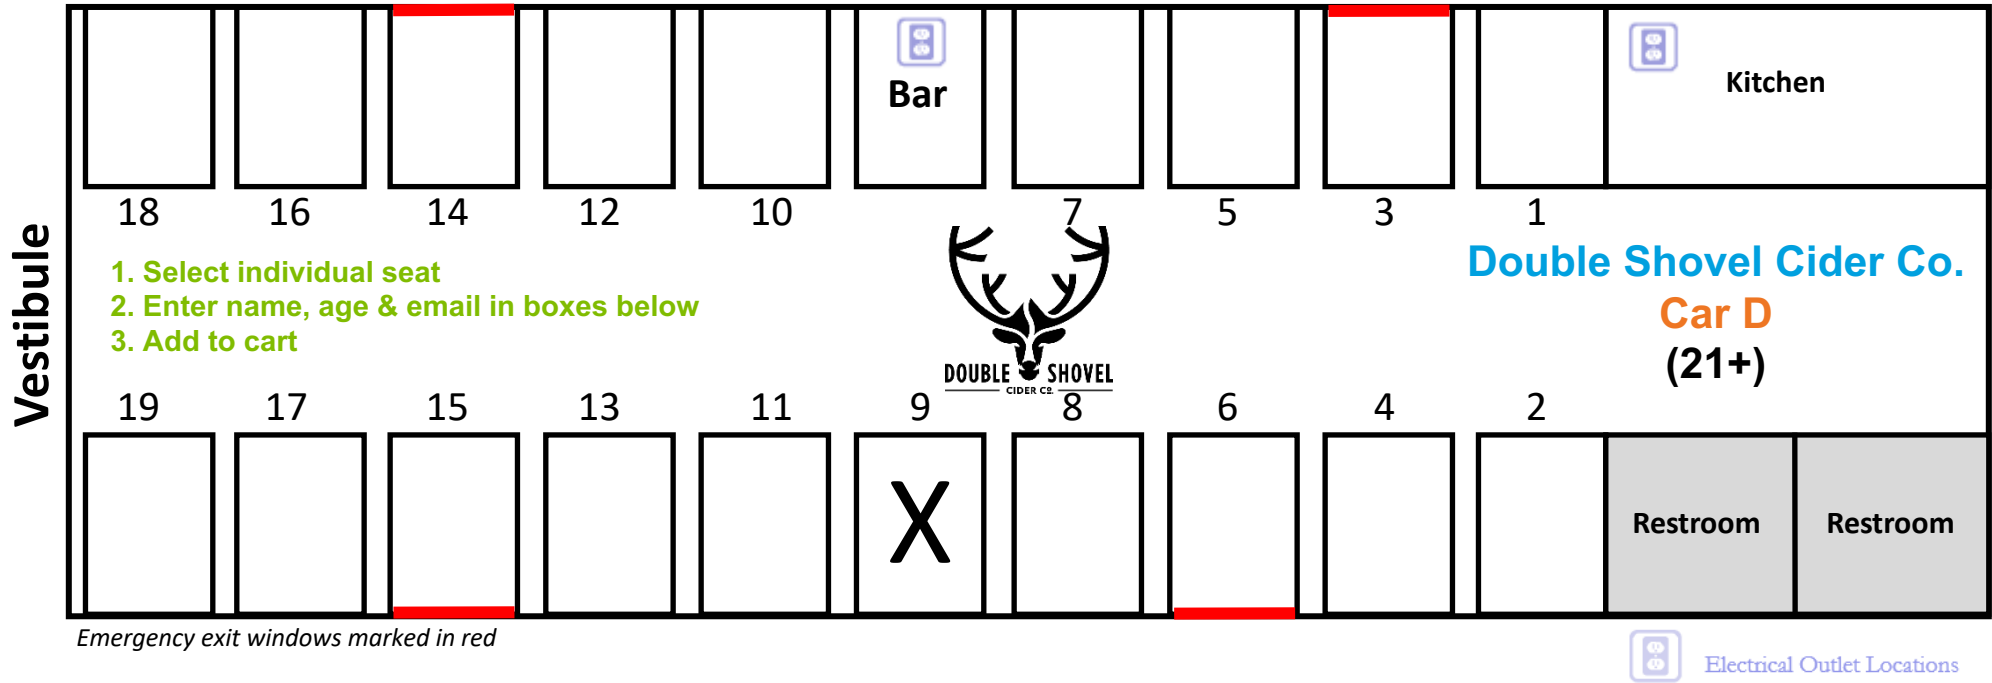

Emergency exit windows marked in red

Electrical outlets under every table.

**Thank you to Matanuska Brewing Company
for Sponsoring Car A!**

Vestibule

Emergency exit windows marked in red

**Thank you to Glacier Brewhouse
for Sponsoring Car B!**

**Thank you to Alaska Brewing Company for
Sponsoring Car C!**

**Thank you to Double Shovel Cider Company
for Sponsoring Car D!**

Emergency exit windows marked in red

Electrical outlets under every table.

**Thank you to Turnagain Brewing
for Sponsoring Car E!**

Emergency exit windows marked in red

Electrical outlets under every table.

**Thank you to the Trek Store of Anchorage
for Sponsoring Car F!**