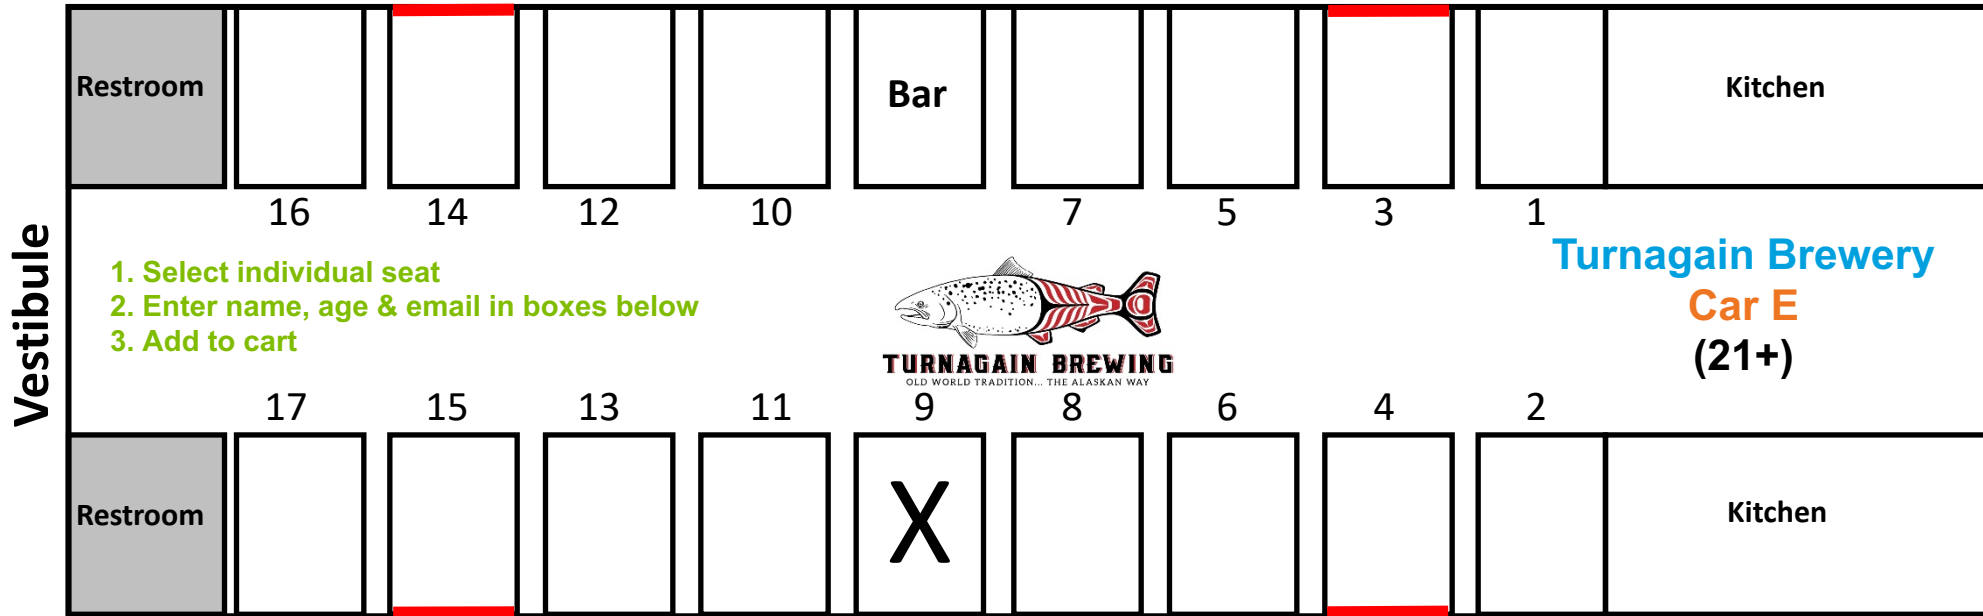

Emergency exit windows marked in red

Electrical outlets under every table.

**Thank you to Matanuska Brewing Company
for Sponsoring Car A!**

Vestibule

Emergency exit windows marked in red

**Thank you to Glacier Brewhouse
for Sponsoring Car B!**

**Thank you to Alaska Brewing Company for
Sponsoring Car C!**

**Thank you to Double Shovel Cider Company
for Sponsoring Car D!**

Emergency exit windows marked in red

Electrical outlets under every table.

**Thank you to Turnagain Brewing
for Sponsoring Car E!**

Emergency exit windows marked in red

Electrical outlets under every table.

**Thank you to the Trek Store of Anchorage
for Sponsoring Car F!**