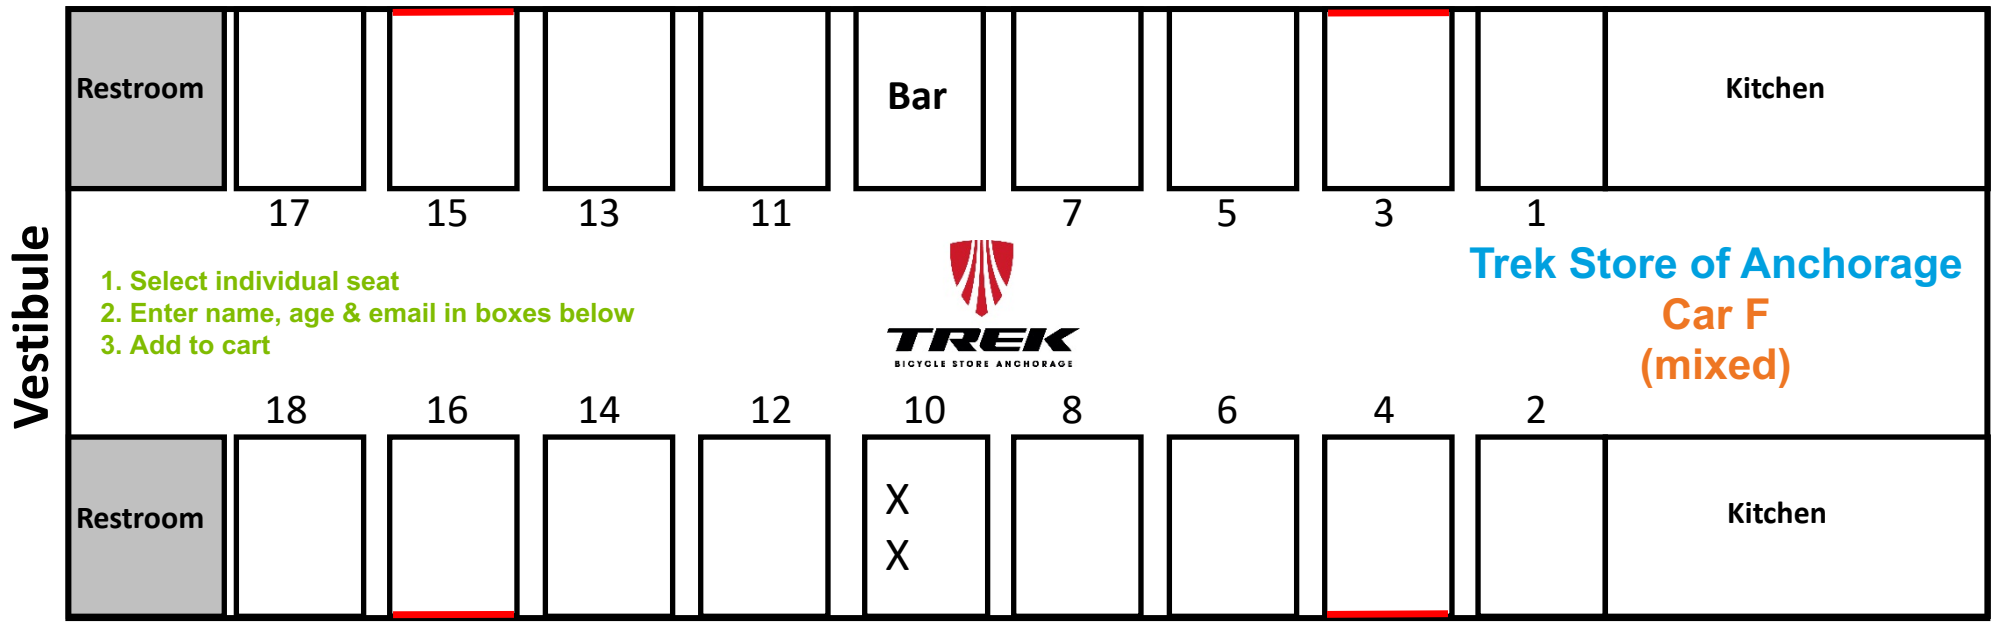

Emergency exit windows marked in red

Electrical outlets under every table.

**Thank you to Matanuska Brewing Company
for Sponsoring Car A!**

Vestibule

Emergency exit windows marked in red

**Thank you to Glacier Brewhouse
for Sponsoring Car B!**

**Thank you to Alaska Brewing Company for
Sponsoring Car C!**

**Thank you to Double Shovel Cider Company
for Sponsoring Car D!**

Emergency exit windows marked in red

Electrical outlets under every table.

**Thank you to Turnagain Brewing
for Sponsoring Car E!**

Emergency exit windows marked in red

Electrical outlets under every table.

**Thank you to the Trek Store of Anchorage
for Sponsoring Car F!**