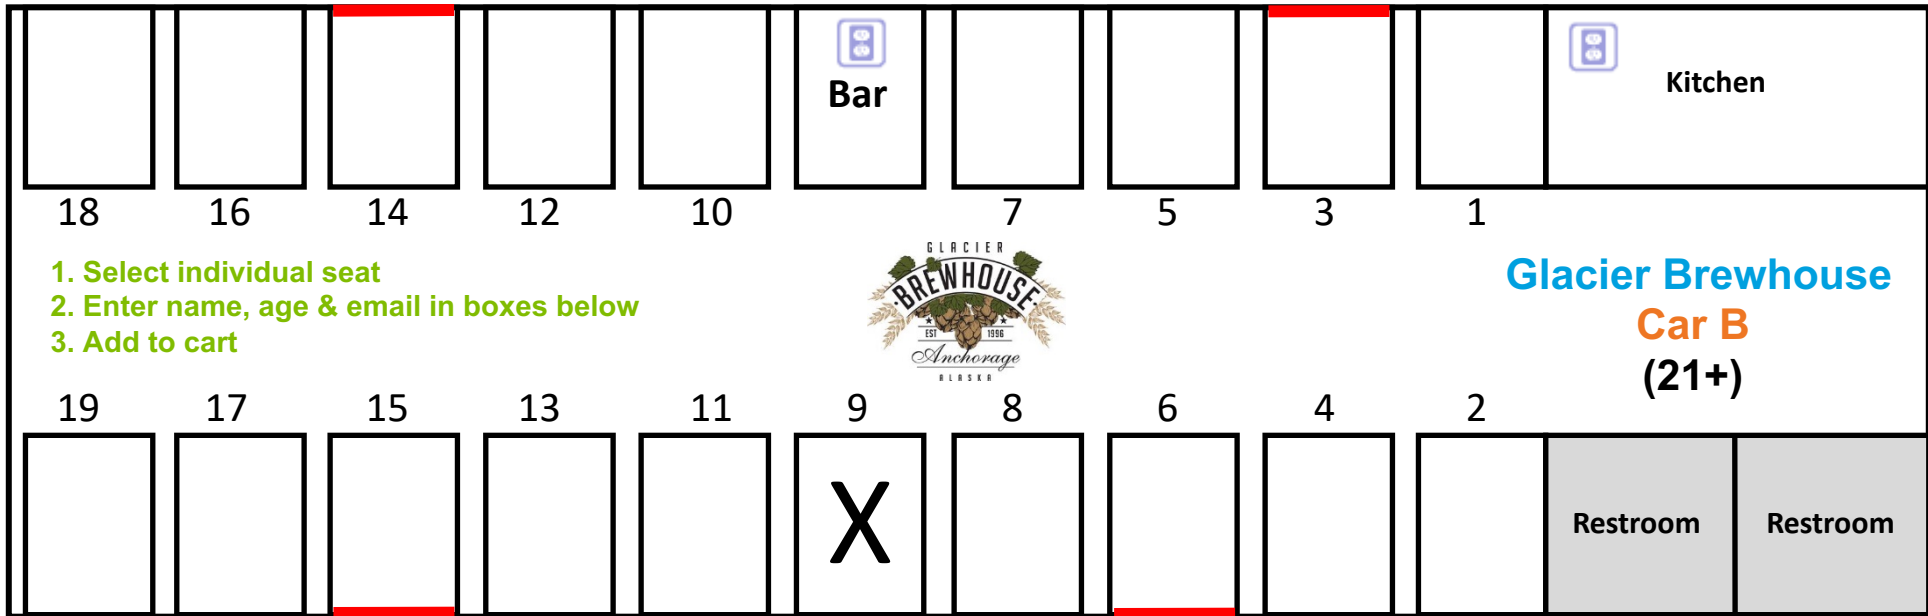

Emergency exit windows marked in red

Electrical outlets under every table.

**Thank you to Matanuska Brewing Company
for Sponsoring Car A!**

Vestibule

Emergency exit windows marked in red

**Thank you to Glacier Brewhouse
for Sponsoring Car B!**

**Thank you to Alaska Brewing Company for
Sponsoring Car C!**

**Thank you to Double Shovel Cider Company
for Sponsoring Car D!**

Emergency exit windows marked in red

Electrical outlets under every table.

**Thank you to Turnagain Brewing
for Sponsoring Car E!**

Emergency exit windows marked in red

Electrical outlets under every table.

**Thank you to the Trek Store of Anchorage
for Sponsoring Car F!**